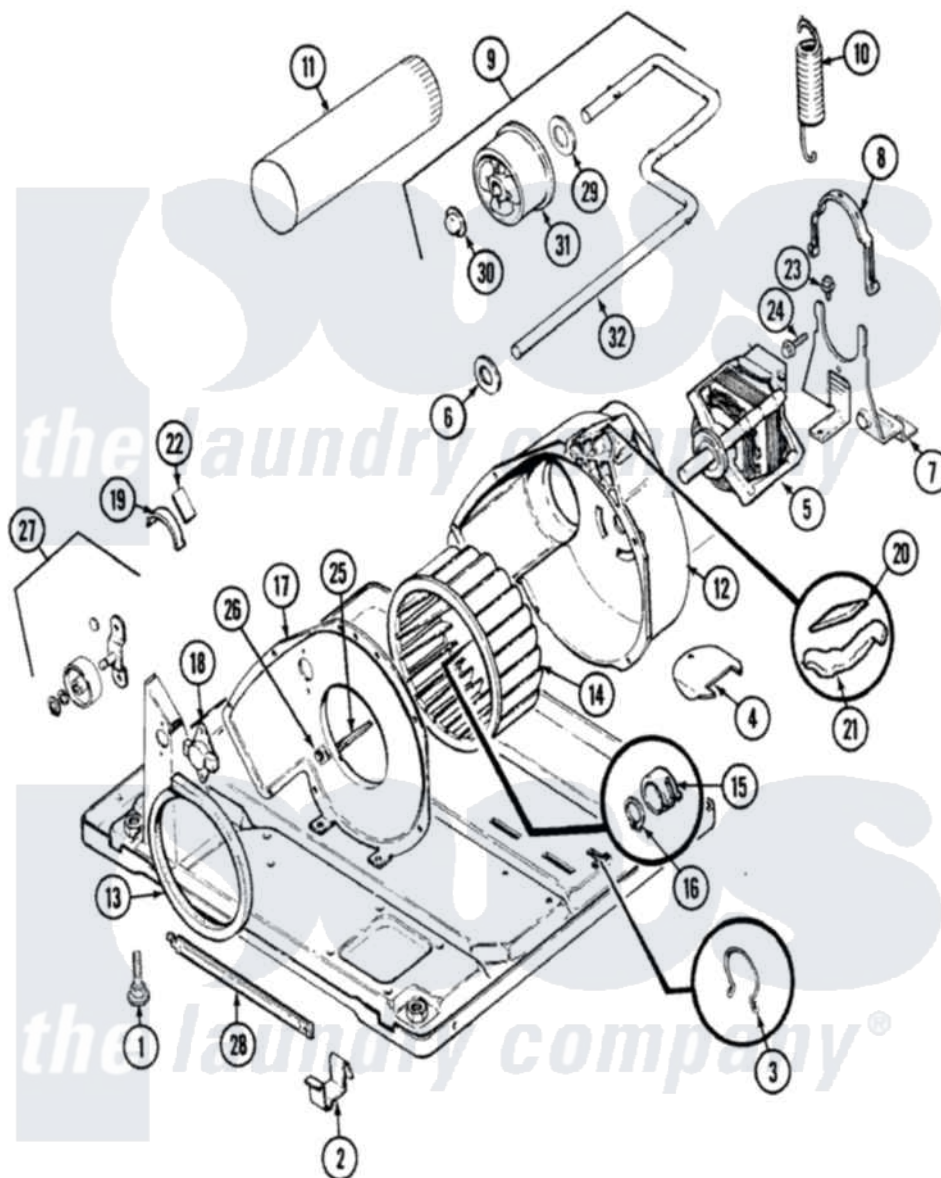

# Admiral LDEA200ACW 05 - MOTOR & DRIVE

Admiral [Residential Admiral LDEA200ACW Dryer Parts](#) Parts Diagram 05 - MOTOR & DRIVE  
 Click on the part number to view part

Item	Original Part Number	Replaced By	Status	Part Description
1	63-5519		Not Available	LEG, LEVELING
2	<a href="#">53-0120</a>			Clip, Front Panel
3	25-7027	<a href="#">16515</a>		Clip
4	25-7741	<a href="#">W10116760</a>		Screw
"	<a href="#">53-1921</a>			Shield, Wiring
5	53-2275	<a href="#">W10410996</a>		Motor-Drve
"	31001015	<a href="#">W10410996</a>		Motor-Drve
6	<a href="#">25-7815</a>			Washer
7	25-7811		Not Available	SCREW
"	53-1932	<a href="#">31001570</a>		Bracket, Motor
8	53-0214	<a href="#">660658</a>		Clamp, Motor Mounting 343481 685441
9	<a href="#">53-2287</a>			Idler Assembly
10	53-2209	<a href="#">31001465</a>		Spring, Idler
11	25-2134	<a href="#">W10116760</a>		Screw
"	<a href="#">53-0134</a>			Duct, Exhaust
12	<a href="#">53-1801</a>			Housing, Blower