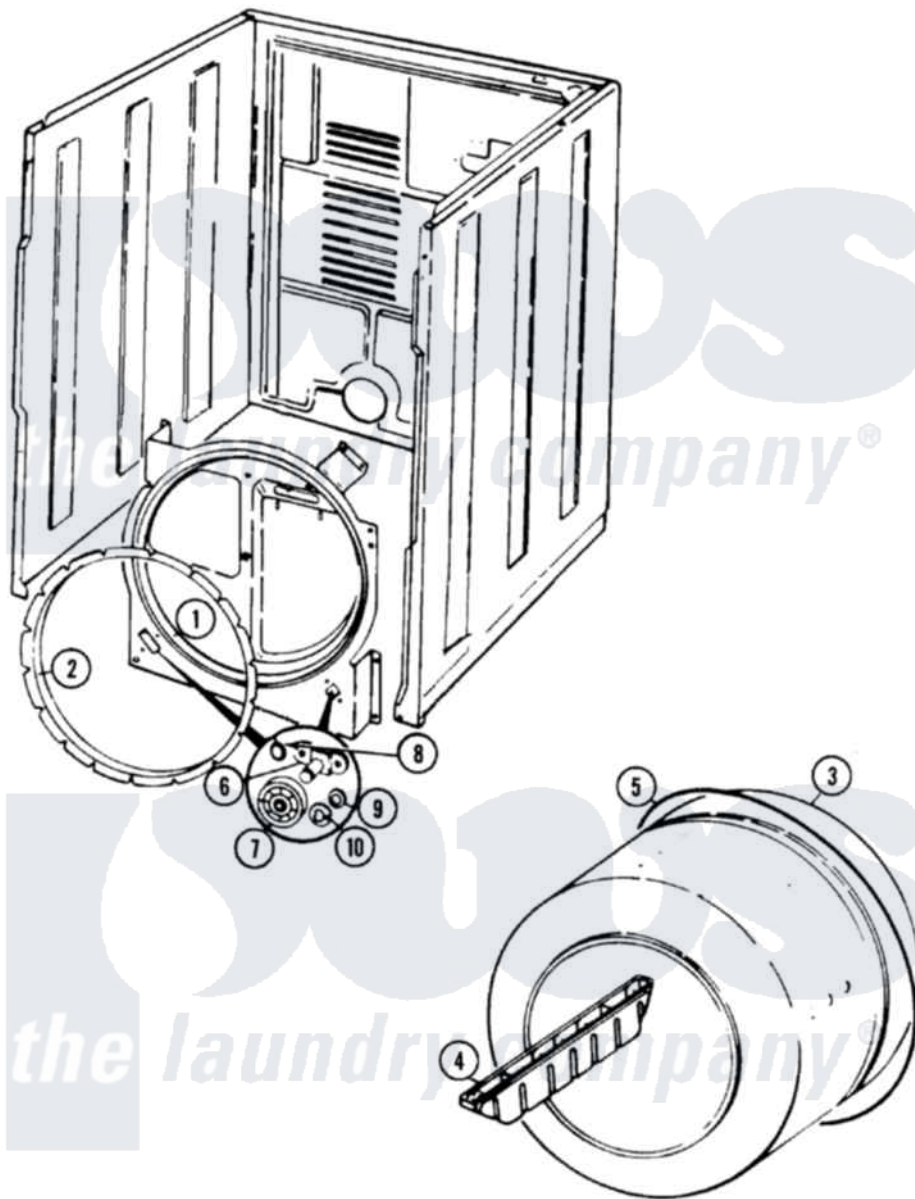

Admiral LDEA200ACW 06 - TUMBLER

Admiral [Residential Admiral LDEA200ACW Dryer Parts](#) Parts Diagram 06 - TUMBLER
 Click on the part number to view part

Item	Original Part Number	Replaced By	Status	Part Description
1	53-1703	LA-1054		Dryer Bulkhead Kit
"	25-7733	681414		Screw, 10AB X 1/2
2	53-0281	31001747		Seal Assembly
3	53-0178	53-1250		Cylinder
4	53-0117		Not Available	BAFFLE, GRAY
"	25-7759	3196164		Screw
5	LA-1006			Glide Kit, Tumbler
"	53-1589	341241		Belt
6	53-0197			Support Assembly-Cylinder Rear
"	25-7101	3351614		Screw, Gearcase Cover Mounting
7	53-1578	31001096		Roller
8	25-7813			Spacer
9	25-7814			Washer
10	LA-1008			Rr Roller Kit
"	25-7854			Ring, Retaining