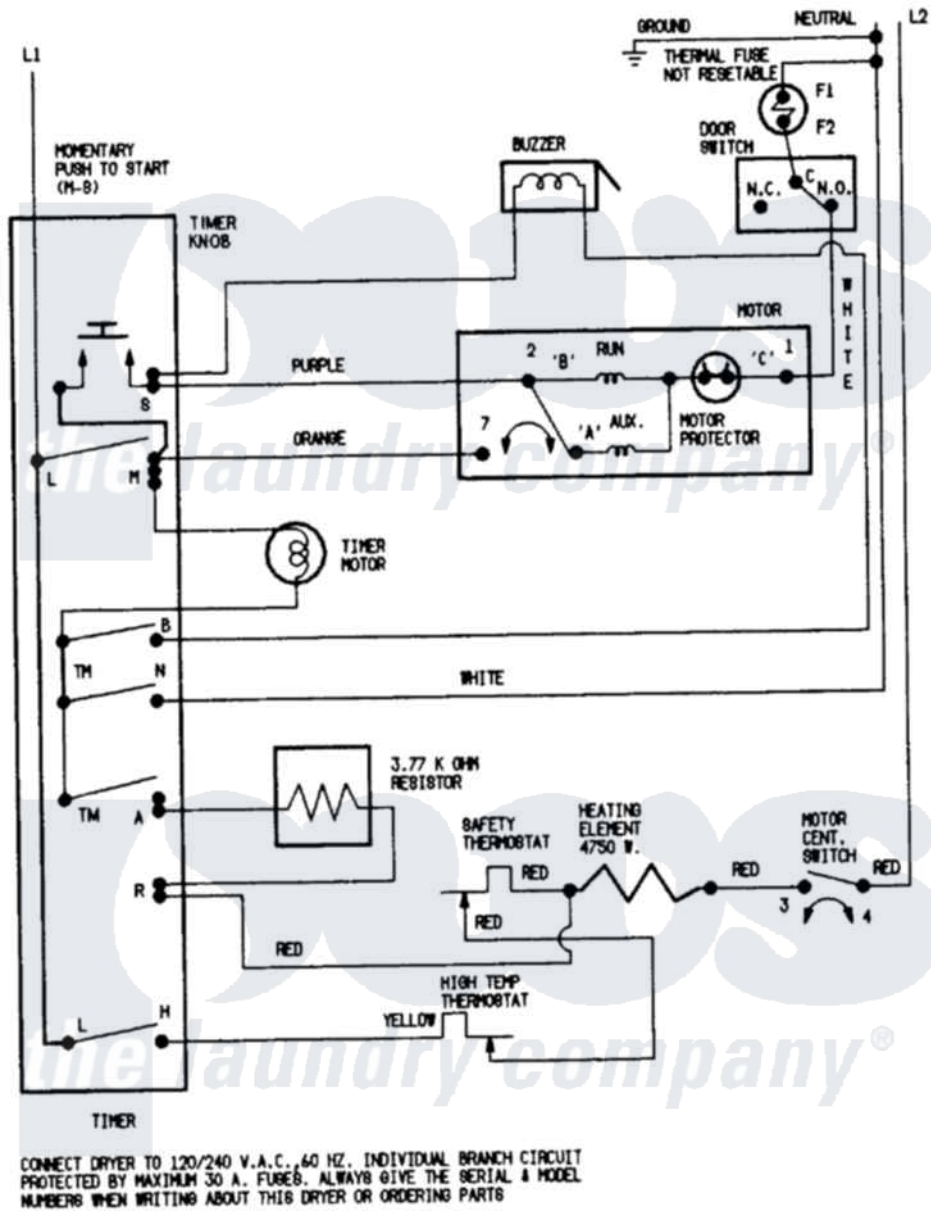

Admiral LDEA200ACW 07 - WIRING INFORMATION

Admiral Residential Admiral LDEA200ACW Dryer Parts Parts Diagram 07 - WIRING INFORMATION
 Click on the part number to view part

| Item | Original Part Number | Replaced By | Status | Part Description |
|------|----------------------|-------------|---------------|--------------------|
| NI | 15001202 | | Not Available | WIRING INFORMATION |