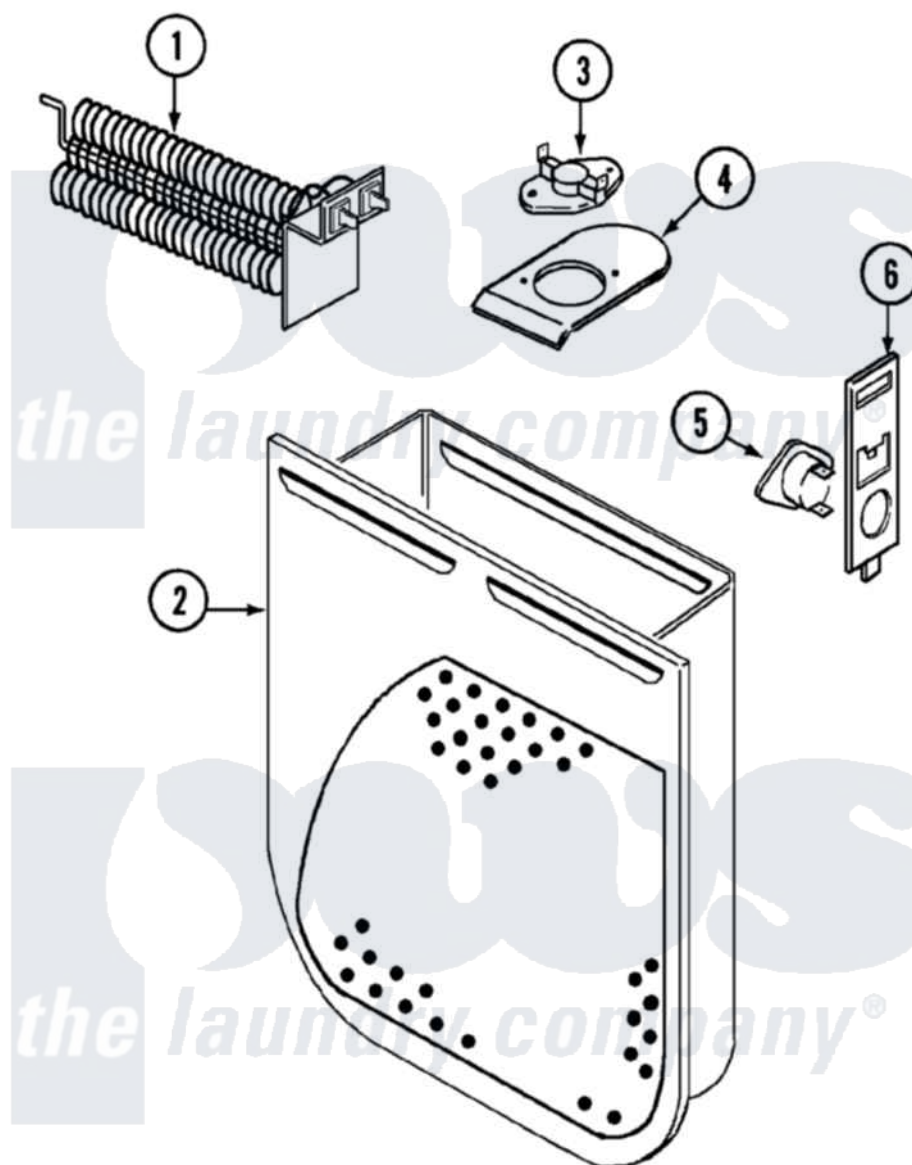

Admiral LDEA300AGE 04 - HEATER (LDEA300AGE)

Admiral [Residential Admiral LDEA300AGE Dryer Parts](#) Parts Diagram 04 - HEATER (LDEA300AGE)

[Click on the part number to view part](#)

Item	Original Part Number	Replaced By	Status	Part Description
1	53-1931	31001500		Element, Heating
"	25-7863			Screw
2	53-1232			Heater Housing Assembly
"	25-7819	M0217225		Screw
3	53-0771			Thermostat, Hi-Limit
"	25-3083	212951		Screw, No.6-32 X 1/4 Inch
4	53-0285			Bracket, Thermostat
"	53-0285			Bracket, Thermostat
"	25-7741	W10116760		Screw
5	LA-1053			Fuse Kit, Thermal
6	53-1181			Bracket, Thermal Fuse