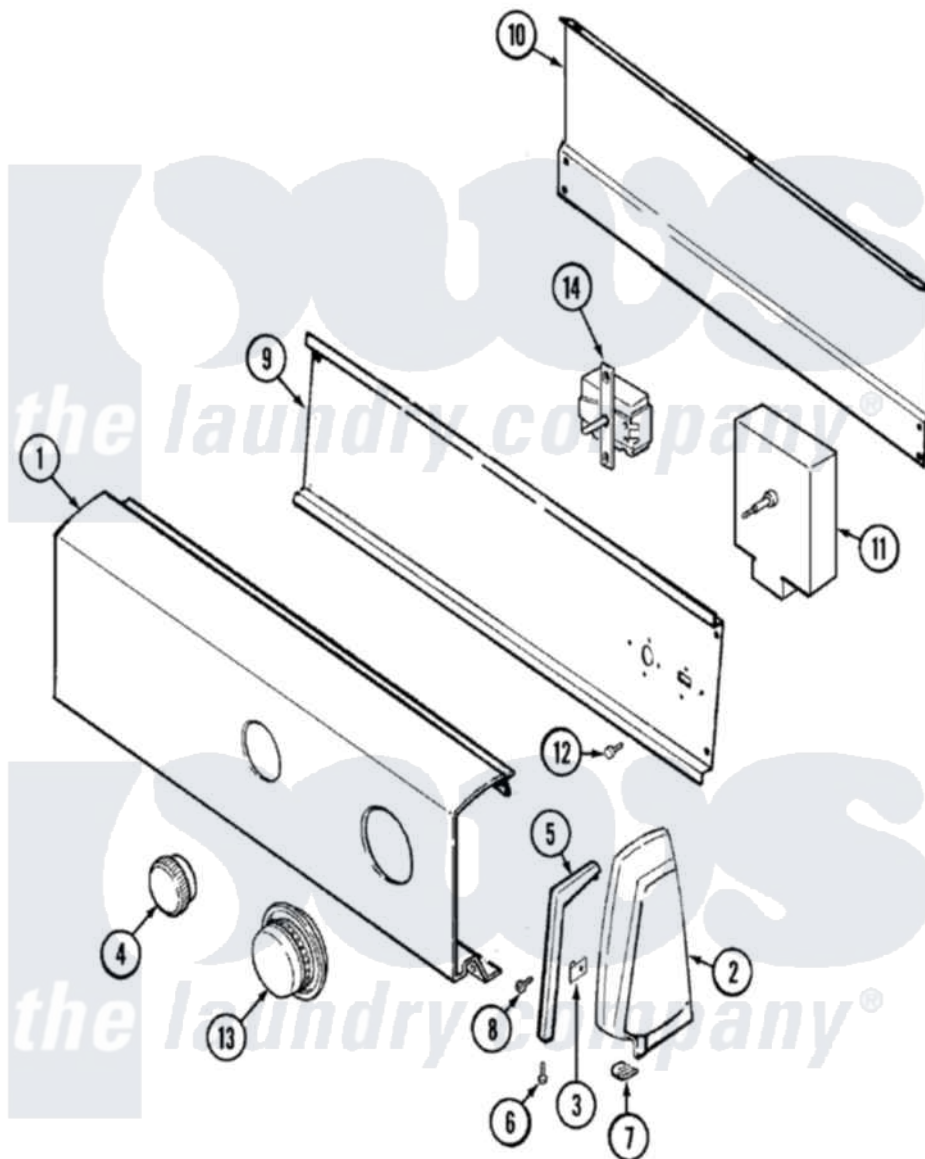

Admiral LDEA300AGL 01 - CONTROL PANEL

Admiral [Residential Admiral LDEA300AGL Dryer Parts](#) Parts Diagram 01 - CONTROL PANEL
 Click on the part number to view part

Item	Original Part Number	Replaced By	Status	Part Description
1	53-2558		Not Available	PANEL, CONTROL
2	25-3092	90767		Screw, 8A X 3/8 HeX Washer Head Tapping
"	35-2488	21001452		Cap- End
"	35-2487	21001451		Cap- End
3	25-7702			Speedclip, End Cap To Control Panel
4	35-2185	21001283		Knob, Selector---Piq
5	53-0278		Not Available	TRIM, END CAP (LT)
"	53-0277		Not Available	TRIM, END CAP (RT)
6	25-7760			Screw
7	25-7851			Speedclip, End Cap To Top
8	25-7649	910187		Screw
9	53-2504	31001193		Pad, Shield
"	53-1676			Shield, Control
10	35-2688	21001460		Shield, Rear
11	31001069	31001514		Resistor Assembly

"	53-1812		Timer
"	31001069	31001514	Resistor Assembly
12	25-7435	33002917	Screw, No.10-16
13	53-1533	31001219	Knob Ski
14	53-0344	Not Available	SWITCH, TEMPERATURE
"	25-3092	90767	Screw, 8A X 3/8 HeX Washer Head Tapping
15	31001030	Not Available	MANUAL, USE & CARE
"	31001008		Manual, Use And Care
16	16000329	Not Available	GUIDE, QUICK REF. - MAGIC CHEF