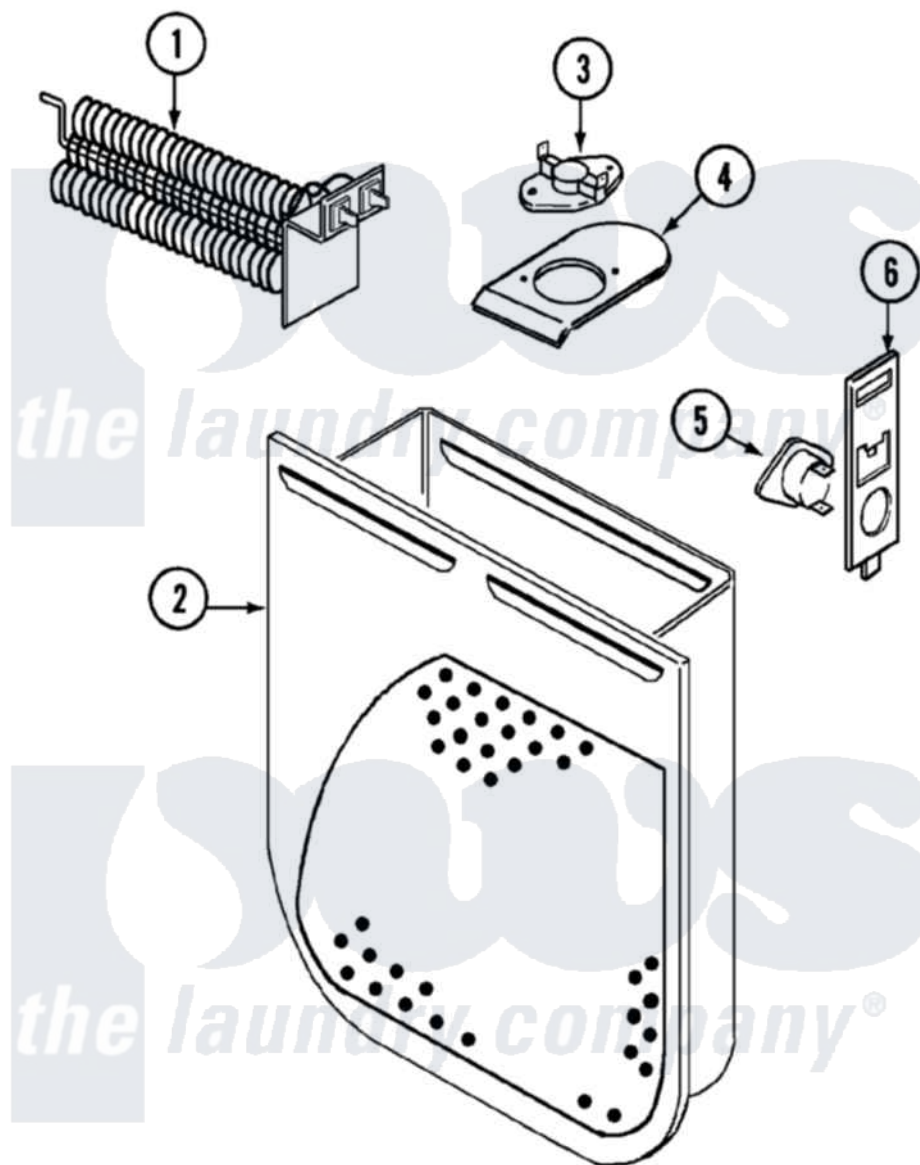

Admiral LDEA300AGL 02 - HEATER

Admiral [Residential Admiral LDEA300AGL Dryer Parts](#) Parts Diagram 02 - HEATER
 Click on the part number to view part

Item	Original Part Number	Replaced By	Status	Part Description
1	53-1931	31001500		Element, Heating
"	25-7863			Screw
2	53-1232			Heater Housing Assembly
"	25-7819	M0217225		Screw
3	53-0771			Thermostat, Hi-Limit
"	25-3083	212951		Screw, No.6-32 X 1/4 Inch
4	53-0285			Bracket, Thermostat
"	53-0285			Bracket, Thermostat
"	25-7741	W10116760		Screw
5	LA-1053			Fuse Kit, Thermal
6	53-1181			Bracket, Thermal Fuse