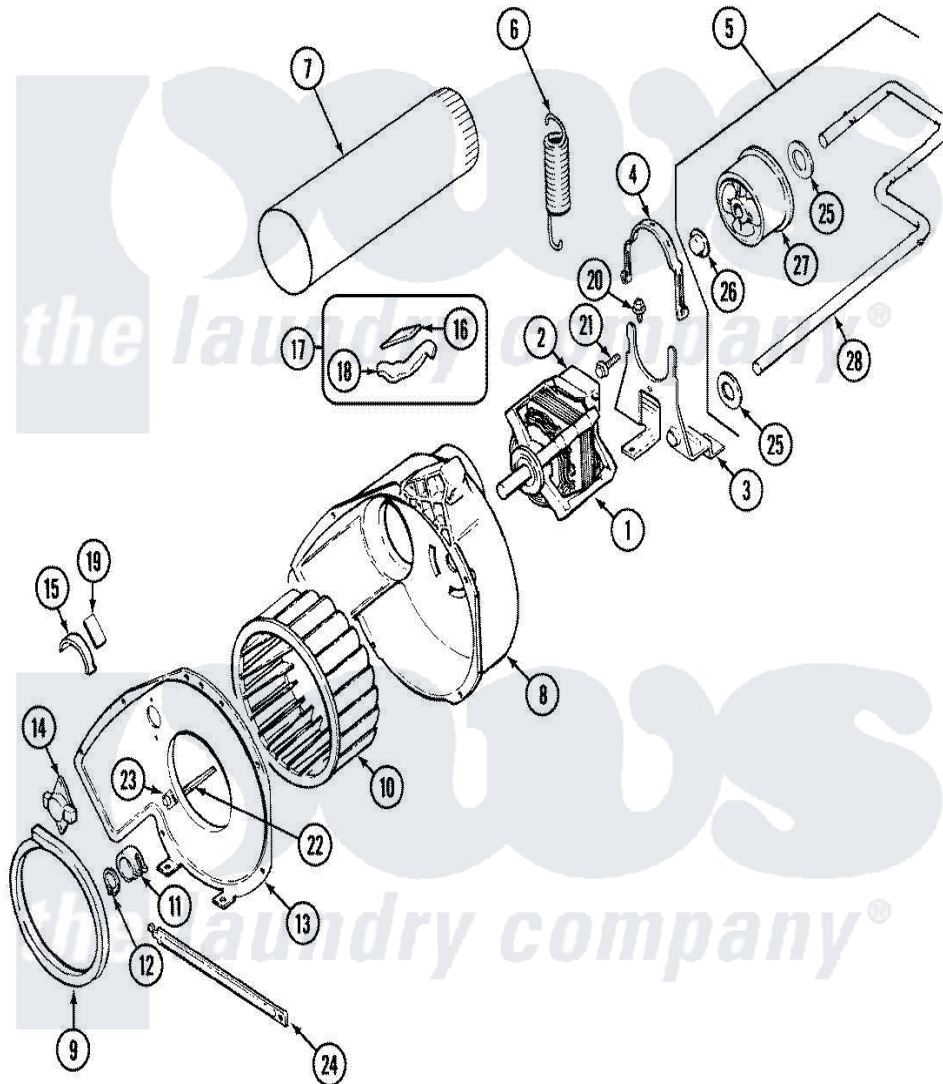

Admiral LDEA300AGL 03 - MOTOR & DRIVE

Admiral [Residential Admiral LDEA300AGL Dryer Parts](#) Parts Diagram 03 - MOTOR & DRIVE
 Click on the part number to view part

Item	Original Part Number	Replaced By	Status	Part Description
1	31001017			Motor
2	53-0693	53-0332		Motor Switch
3	25-7732	681414		Screw, 10AB X 1/2
"	53-1932	31001570		Bracket, Motor
4	53-0214	660658		Clamp, Motor Mounting 343481 685441
5	53-2287			Idler Assembly
6	53-2209	31001465		Spring, Idler
7	53-0134			Duct, Exhaust
"	25-2134	W10116760		Screw
8	53-1801			Housing, Blower
9	53-0203	12001324		Duct Kit, Collector
10	31001043			Wheel, Blower
"	53-0106			Blower Wheel
"	31001043			Wheel, Blower
11	25-7823	312967		Clamp, Blower Housing
12	25-7855			Ring, Retaining

13	25-7435	33002917	Screw, No.10-16
"	53-1933	Not Available	COVER, BLOWER HOUSING
14	53-1107		Thermostat, Control
"	25-2134	W10116760	Screw
"	53-0170	Not Available	THERMOSTAT, LO-LIMIT (120/110)
15	53-2273	31001470	Glide, Tumbler
16	53-0724	31001356	Pad, Glide
17	LA-1006		Glide Kit, Tumbler
18	53-2272	31001469	Glide, Tumbler
19	53-1684	31001356	Pad, Glide
20	25-7963	31001571	Screw, 10-24 x 0700 Hxwshrd Ty
21	25-7674		Screw
22	53-1026		Guide, Vane Inlet
23	25-3457		Screw, Sems
24	53-1625		Brace, Tumbler Support
29	25-7815		Washer
30	25-7957		Pushnut
31	53-1628	31001344	Pulley, Idler
32	53-2250	53-2287	Idler Assembly