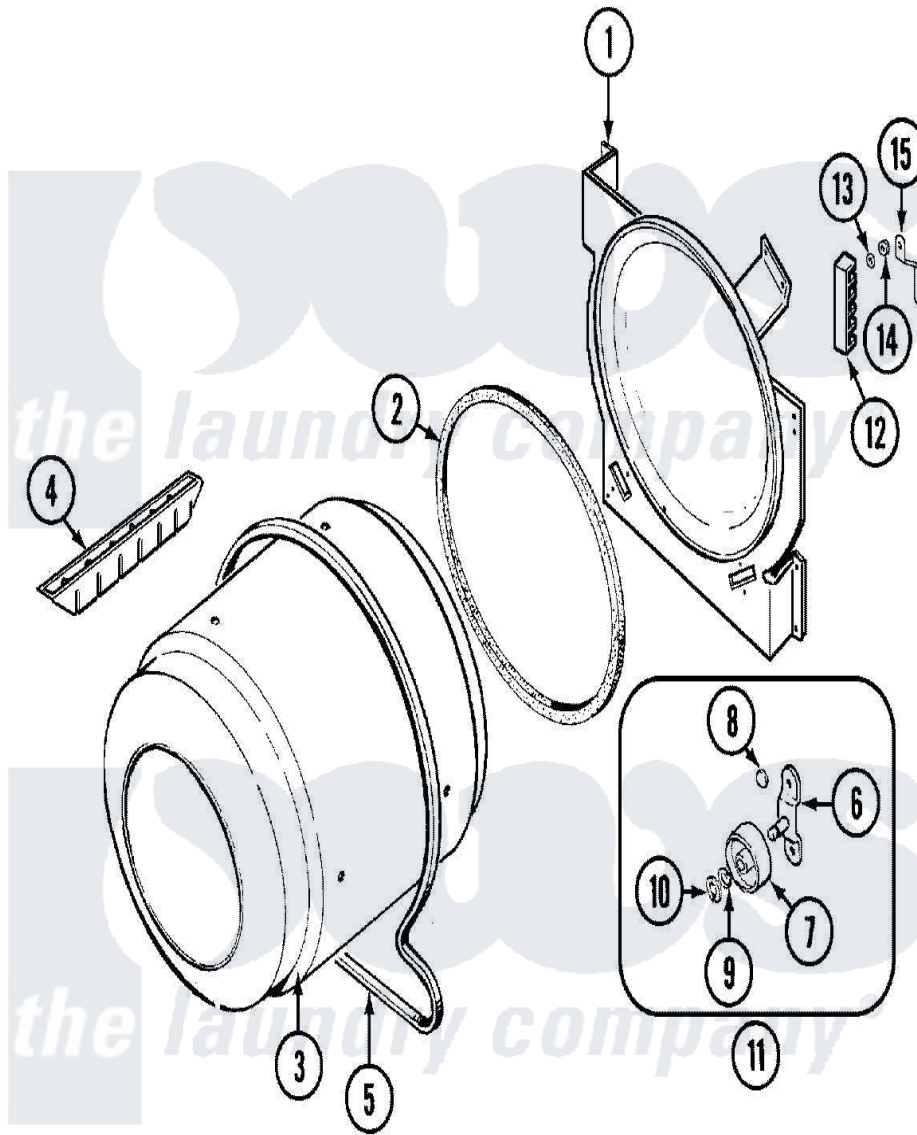

Admiral LDEA300AGL 04 - TUMBLER

Admiral [Residential Admiral LDEA300AGL Dryer Parts](#) Parts Diagram 04 - TUMBLER
 Click on the part number to view part

Item	Original Part Number	Replaced By	Status	Part Description
1	25-7733	681414		Screw, 10AB X 1/2
"	LA-1054			Dryer Bulkhead Kit
2	53-0281	31001747		Seal Assembly
3	53-1250			Cylinder
4	53-1249		Not Available	BAFFLE, WHITE
"	25-7759	3196164		Screw
5	53-1589	341241		Belt
6	53-0197			Support Assembly-Cylinder Rear
"	25-7101	3351614		Screw, Gearcase Cover Mounting
7	53-1578	31001096		Roller
8	25-7813			Spacer
9	25-7814			Washer
10	25-7854			Ring, Retaining
11	LA-1008			Rr Roller Kit
12	53-1518			Block, Terminal

"	25-7952	3400074	Screw
13	25-3122		Washer, Flat
14	25-0027	112432	Nut
"	25-7808	21001837	Nut, Lock W/Nylon Insert
15	53-0965		Not Available STRAP, GROUND