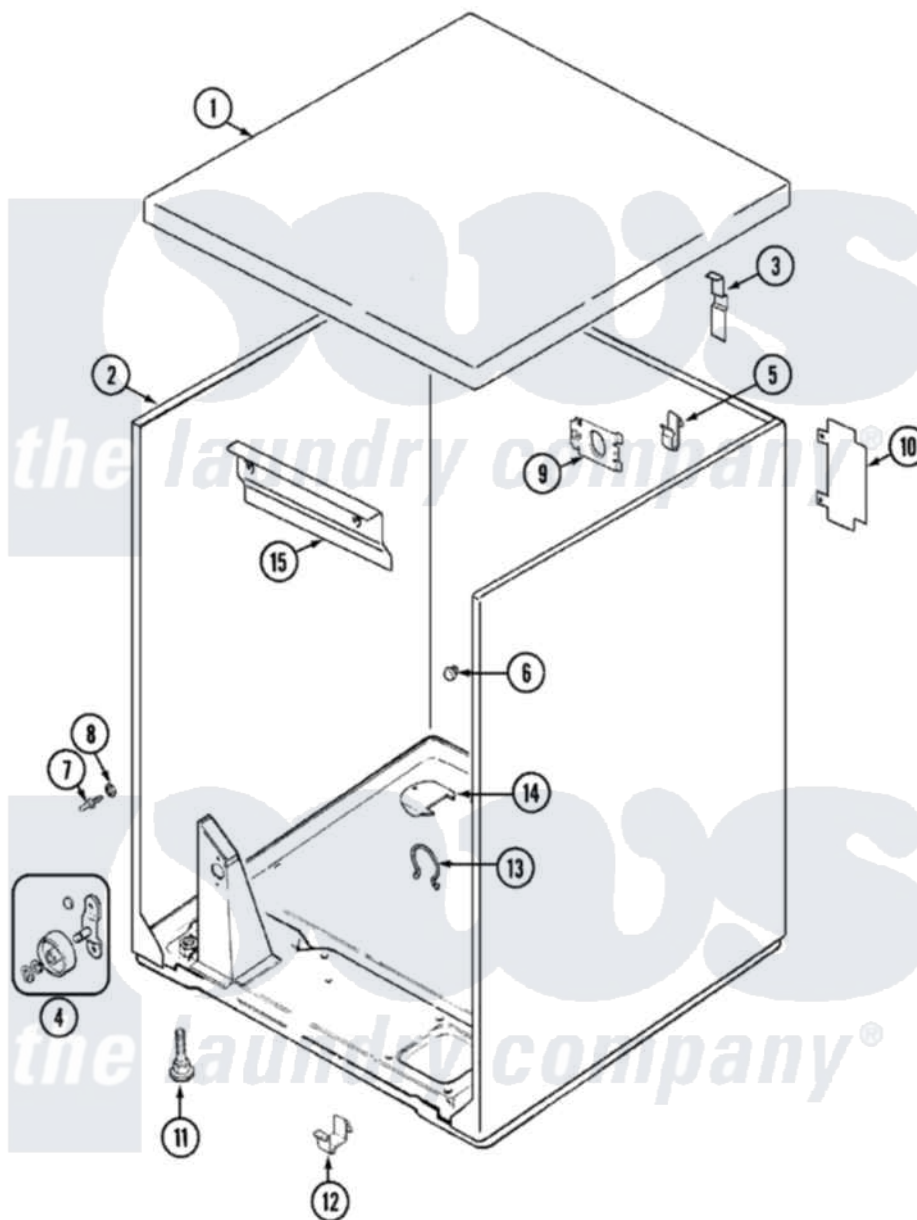

Admiral LDEA300AGW 01 - CABINET

Admiral [Residential Admiral LDEA300AGW Dryer Parts](#) Parts Diagram 01 - CABINET
 Click on the part number to view part

Item	Original Part Number	Replaced By	Status	Part Description
1	53-2435		Not Available	TOP, CABINET
2	53-2559	31001714		Cabinet And Base Assembly
3	63-5712			Hinge, Cabinet Top
"	33-0930			Pad, Top Hinge
"	25-3092	90767		Screw, 8A X 3/8 HeX Washer Head Tapping
4	LA-1008			Rr Roller Kit
"	LA-1007	12002126		Reinforcement Brace/Glide Kit
5	25-3034			Clip, Wiring
6	33-2653			Bumper, Cabinet
7	53-0643			Pin, Locator
8	25-0224	3400029		Nut, Adapter Plate
"	53-0200			Sleeve, Locator Pin
9	53-0135		Not Available	SUPPORT, POWER CORD
"	25-7828	489483		Screw 10-32 X 1/2
10	25-7857	90767		Screw, 8A X 3/8 HeX Washer Head Tapping

"	53-0284		Cover, Terminal
11	63-5519		Not Available
			LEG, LEVELING
12	53-0120		Clip, Front Panel
13	25-7027	16515	Clip
14	53-1921		Shield, Wiring
"	25-7733	681414	Screw, 10AB X 1/2
15	25-3457		Screw, Sems
"	53-0133		Shield, Heat
"	53-2350		Shield, Heat
"	53-0133		Shield, Heat