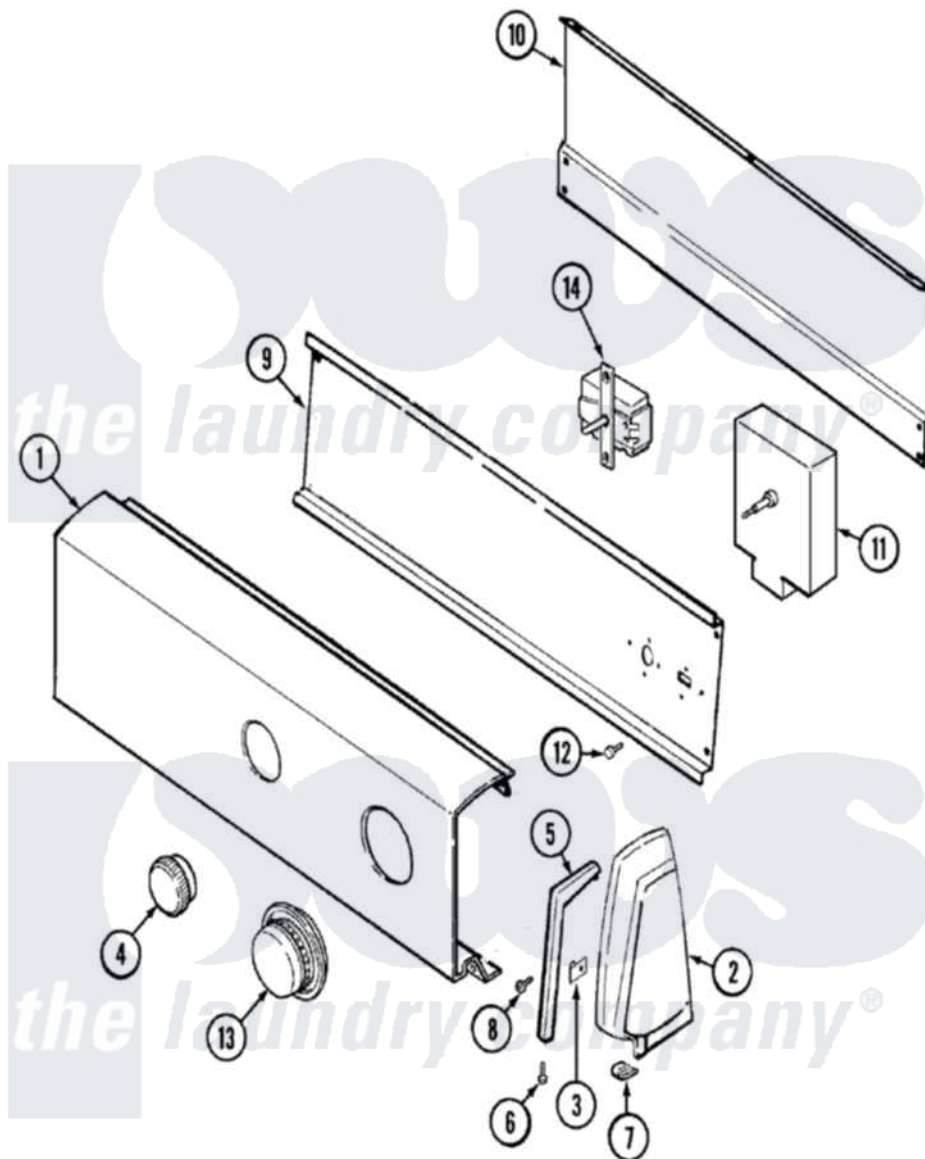

Admiral LDEA300AGW 02 - CONTROL PANEL

Admiral [Residential Admiral LDEA300AGW Dryer Parts](#) Parts Diagram 02 - CONTROL PANEL
 Click on the part number to view part

Item	Original Part Number	Replaced By	Status	Part Description
1	53-2558		Not Available	PANEL, CONTROL
2	25-3092	90767		Screw, 8A X 3/8 HeX Washer Head Tapping
"	35-2488	21001452		Cap- End
"	35-2487	21001451		Cap- End
3	25-7702			Speedclip, End Cap To Control Panel
4	35-2185	21001283		Knob, Selector---Piq
5	53-0278		Not Available	TRIM, END CAP (LT)
"	53-0277		Not Available	TRIM, END CAP (RT)
6	25-7760			Screw
7	25-7851			Speedclip, End Cap To Top
8	25-7649	910187		Screw
9	53-2504	31001193		Pad, Shield
"	53-1676			Shield, Control
10	35-2688	21001460		Shield, Rear
11	31001069	31001514		Resistor Assembly

"	53-1812		Timer
"	31001069	31001514	Resistor Assembly
12	25-7435	33002917	Screw, No.10-16
13	53-1533	31001219	Knob Ski
14	53-0344	Not Available	SWITCH, TEMPERATURE
"	25-3092	90767	Screw, 8A X 3/8 HeX Washer Head Tapping
15	31001030	Not Available	MANUAL, USE & CARE
"	31001008		Manual, Use And Care
16	16000329	Not Available	GUIDE, QUICK REF. - MAGIC CHEF