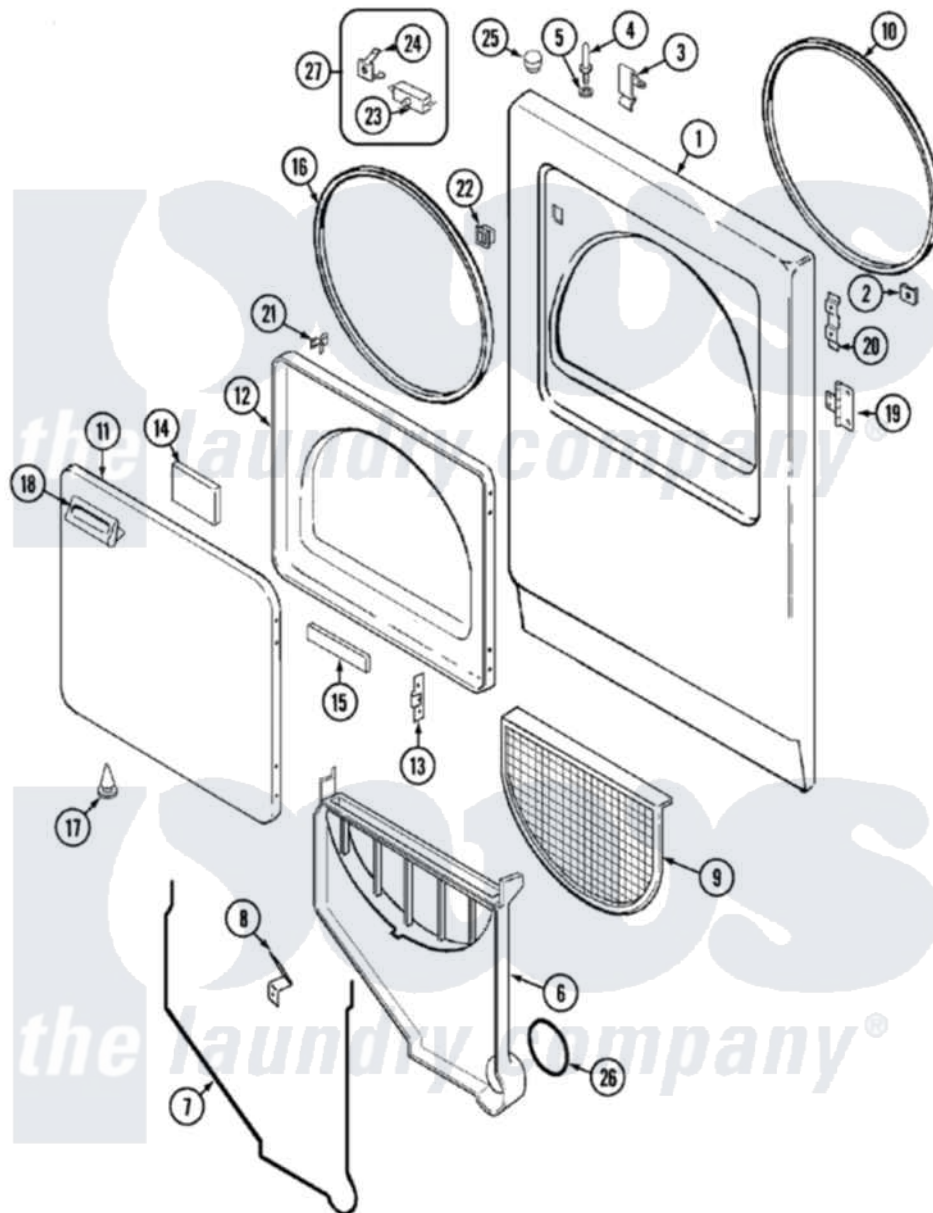

Admiral LDEA300AGW 03 - DOOR

Admiral [Residential Admiral LDEA300AGW Dryer Parts](#) Parts Diagram 03 - DOOR
 Click on the part number to view part

Item	Original Part Number	Replaced By	Status	Part Description
1	53-0726	31001771		Panel, Front
2	25-7820	489478		Screw, 8 X 1/2
"	25-7817		Not Available	CLIP, U-TYPE
3	25-7220			Clip, Cabinet Top
4	53-0643			Pin, Locator
5	25-0224	3400029		Nut, Adapter Plate
"	53-0200			Sleeve, Locator Pin
6	25-7810	415013-35		Screw
"	53-1299	12001324		Duct Kit, Collector
7	53-0204			Seal
8	53-0123			Clip
9	53-0918			Filter, Lint
10	53-0281	31001747		Seal Assembly
11	53-0154			Panel, Outer Door
"	25-7770	3196169		Screw, Element
12	53-0912		Not Available	PANEL, INNER DOOR (WHT)

13	53-0119		Clip, Hinge
14	53-1490		Door Pad
15	53-1491		Door Pad
16	53-0648	31001529	Seal, Door
17	25-7889		Plug Button
18	53-0928	53-0927	Handle, Door
"	25-7810	415013-35	Screw
19	53-1492		Hinge, Dryer Door
"	25-7809		Screw, No.6-20 1/2 Flthd Torx
20	53-0121	Not Available	TWIN NUT
21	LA-1003		Door Catch Kit
"	53-2364	LA-1003	Door Catch Kit
22	53-0187	LA-1003	Door Catch Kit
23	53-0148		Switch, Door
24	63-5990	31001319	Clip, Switch
25	33-2653		Bumper, Cabinet
26	53-0203	12001324	Duct Kit, Collector
27	LA-1005		Switch Kit