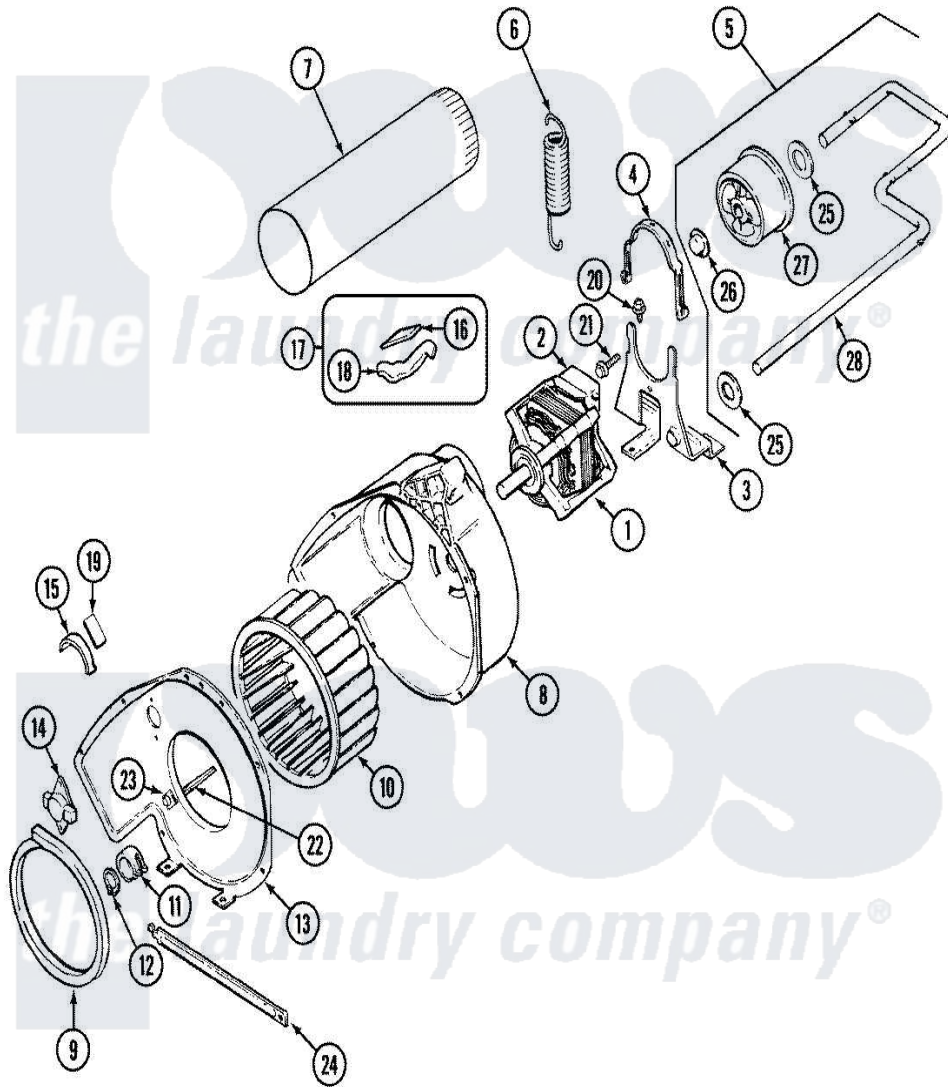

Admiral LDEA300AGW 05 - MOTOR & DRIVE

Admiral Residential Admiral LDEA300AGW Dryer Parts Parts Diagram 05 - MOTOR & DRIVE
 Click on the part number to view part

Item	Original Part Number	Replaced By	Status	Part Description
1	31001017			Motor
2	53-0693	53-0332		Motor Switch
3	25-7732	681414		Screw, 10AB X 1/2
"	53-1932	31001570		Bracket, Motor
4	53-0214	660658		Clamp, Motor Mounting 343481 685441
5	53-2287			Idler Assembly
6	53-2209	31001465		Spring, Idler
7	53-0134			Duct, Exhaust
"	25-2134	W10116760		Screw
8	53-1801			Housing, Blower
9	53-0203	12001324		Duct Kit, Collector
10	31001043			Wheel, Blower
"	53-0106			Blower Wheel
"	31001043			Wheel, Blower
11	25-7823	312967		Clamp, Blower Housing
12	25-7855			Ring, Retaining

13	25-7435	33002917	Screw, No.10-16
"	53-1933	Not Available	COVER, BLOWER HOUSING
14	53-1107		Thermostat, Control
"	25-2134	W10116760	Screw
"	53-0170	Not Available	THERMOSTAT, LO-LIMIT (120/110)
15	53-2273	31001470	Glide, Tumbler
16	53-0724	31001356	Pad, Glide
17	LA-1006		Glide Kit, Tumbler
18	53-2272	31001469	Glide, Tumbler
19	53-1684	31001356	Pad, Glide
20	25-7963	31001571	Screw, 10-24 x 0700 Hxwshrd Ty
21	25-7674		Screw
22	53-1026		Guide, Vane Inlet
23	25-3457		Screw, Sems
24	53-1625		Brace, Tumbler Support
29	25-7815		Washer
30	25-7957		Pushnut
31	53-1628	31001344	Pulley, Idler
32	53-2250	53-2287	Idler Assembly