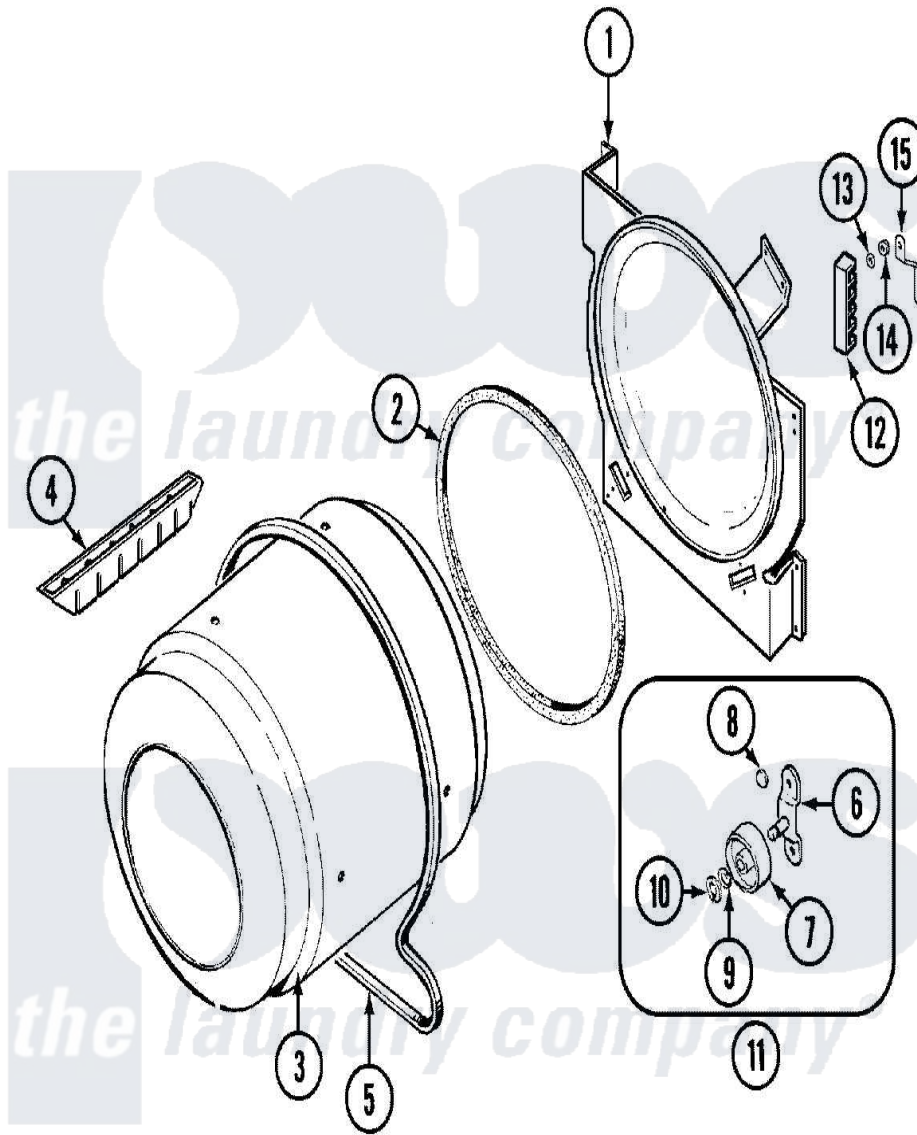

# Admiral LDEA300AGW 06 - TUMBLER

Admiral [Residential Admiral LDEA300AGW Dryer Parts](#) Parts Diagram 06 - TUMBLER  
 Click on the part number to view part

Item	Original Part Number	Replaced By	Status	Part Description
1	25-7733	<a href="#">681414</a>		Screw, 10AB X 1/2
"	<a href="#">LA-1054</a>			Dryer Bulkhead Kit
2	53-0281	<a href="#">31001747</a>		Seal Assembly
3	<a href="#">53-1250</a>			Cylinder
4	53-1249		Not Available	BAFFLE, WHITE
"	25-7759	<a href="#">3196164</a>		Screw
5	53-1589	<a href="#">341241</a>		Belt
6	<a href="#">53-0197</a>			Support Assembly-Cylinder Rear
"	25-7101	<a href="#">3351614</a>		Screw, Gearcase Cover Mounting
7	53-1578	<a href="#">31001096</a>		Roller
8	<a href="#">25-7813</a>			Spacer
9	<a href="#">25-7814</a>			Washer
10	<a href="#">25-7854</a>			Ring, Retaining
11	<a href="#">LA-1008</a>			Rr Roller Kit
12	<a href="#">53-1518</a>			Block, Terminal

"	25-7952	<a href="#">3400074</a>	Screw
13	<a href="#">25-3122</a>		Washer, Flat
14	25-0027	<a href="#">112432</a>	Nut
"	25-7808	<a href="#">21001837</a>	Nut, Lock W/Nylon Insert
15	53-0965		Not Available STRAP, GROUND