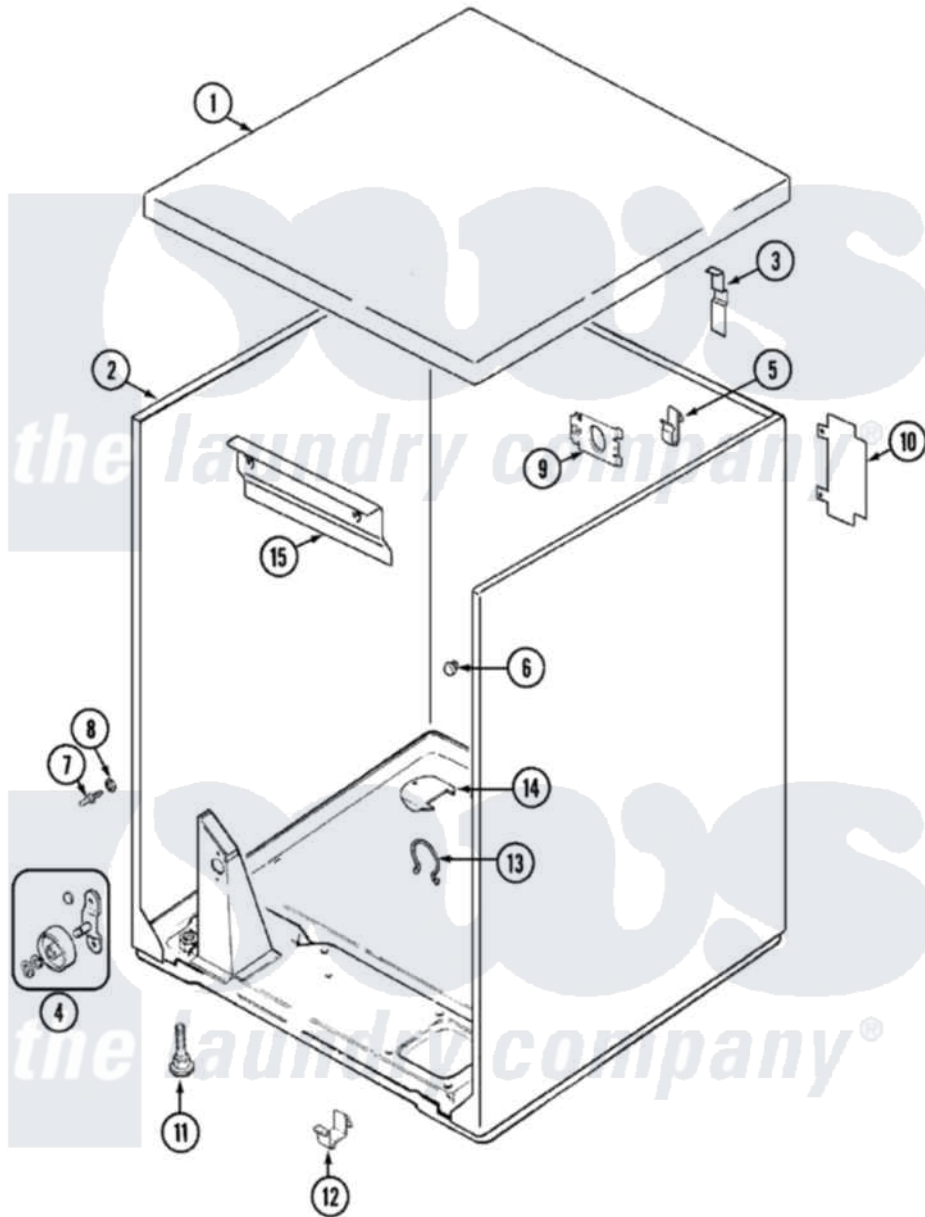

# Admiral LDEA300AKE 01 - CABINET

Admiral [Residential Admiral LDEA300AKE Dryer Parts](#) Parts Diagram 01 - CABINET  
 Click on the part number to view part

Item	Original Part Number	Replaced By	Status	Part Description
1	53-2435		Not Available	TOP, CABINET
2	53-2147	<a href="#">31001714</a>		Cabinet And Base Assembly
3	<a href="#">63-5712</a>			Hinge, Cabinet Top
"	<a href="#">33-0930</a>			Pad, Top Hinge
"	25-3092	<a href="#">90767</a>		Screw, 8A X 3/8 HeX Washer Head Tapping
4	<a href="#">LA-1008</a>			Rr Roller Kit
"	LA-1007	<a href="#">12002126</a>		Reinforcement Brace/Glide Kit
5	<a href="#">25-3034</a>			Clip, Wiring
6	<a href="#">33-2653</a>			Bumper, Cabinet
7	<a href="#">53-0643</a>			Pin, Locator
8	25-0224	<a href="#">3400029</a>		Nut, Adapter Plate
"	<a href="#">53-0200</a>			Sleeve, Locator Pin
9	53-0135		Not Available	SUPPORT, POWER CORD
"	25-7828	<a href="#">489483</a>		Screw 10-32 X 1/2
10	25-7857	<a href="#">90767</a>		Screw, 8A X 3/8 HeX Washer Head Tapping

"	<a href="#">53-0284</a>		Cover, Terminal
11	63-5519	Not Available	LEG, LEVELING
12	<a href="#">53-0120</a>		Clip, Front Panel
13	25-7027	<a href="#">16515</a>	Clip
14	<a href="#">53-1921</a>		Shield, Wiring
"	25-7733	<a href="#">681414</a>	Screw, 10AB X 1/2
15	<a href="#">25-3457</a>		Screw, Sems
"	<a href="#">53-0133</a>		Shield, Heat
"	<a href="#">53-2350</a>		Shield, Heat
"	<a href="#">53-0133</a>		Shield, Heat