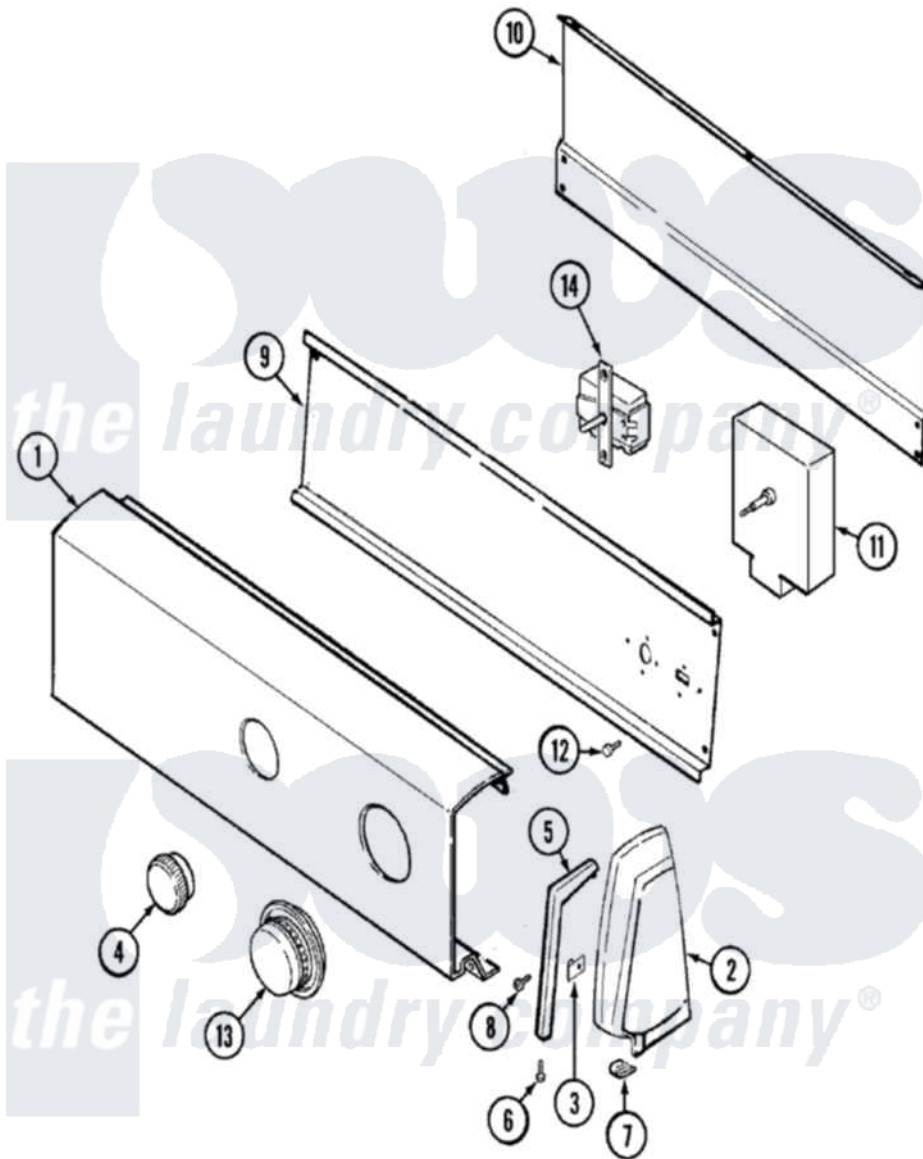

Admiral LDEA300AKE 02 - CONTROL PANEL

Admiral [Residential Admiral LDEA300AKE Dryer Parts](#) Parts Diagram 02 - CONTROL PANEL
 Click on the part number to view part

Item	Original Part Number	Replaced By	Status	Part Description
1	53-2563		Not Available	PANEL, CONTROL
2	25-3092	90767		Screw, 8A X 3/8 HeX Washer Head Tapping
"	35-2669		Not Available	CAP, END (LT)(WHT)
"	35-2668	21001453		Cap- End
3	25-7702			Speedclip, End Cap To Control Panel
4	35-2673	21001239		Knob, Selector
5	53-0278		Not Available	TRIM, END CAP (LT)
"	53-0277		Not Available	TRIM, END CAP (RT)
"	31001054		Not Available	TRIM, ENDCAP (RT WHT)
"	31001055		Not Available	TRIM, ENDCAP (LT WHT)
6	25-7760			Screw
7	25-7851			Speedclip, End Cap To Top
8	25-7649	910187		Screw
9	31001193			Pad, Shield
"	31001128		Not Available	SHIELD, CONTROL

"	53-1676		Shield, Control
"	53-2504	31001193	Pad, Shield
10	35-2688	21001460	Shield, Rear
11	31001069	31001514	Resistor Assembly
"	53-1811		Timer
12	25-7435	33002917	Screw, No.10-16
13	53-2525		Knob And Skirt Assembly
14	31001236		Switch, Temperature
"	53-0344	Not Available	SWITCH, TEMPERATURE
"	25-3092	90767	Screw, 8A X 3/8 HeX Washer Head Tapping
"	31001129		Switch, Temperature
15	31001085	Not Available	MANUAL, USE & CARE
"	31001008		Manual, Use And Care
16	16000329	Not Available	GUIDE, QUICK REF. - MAGIC CHEF