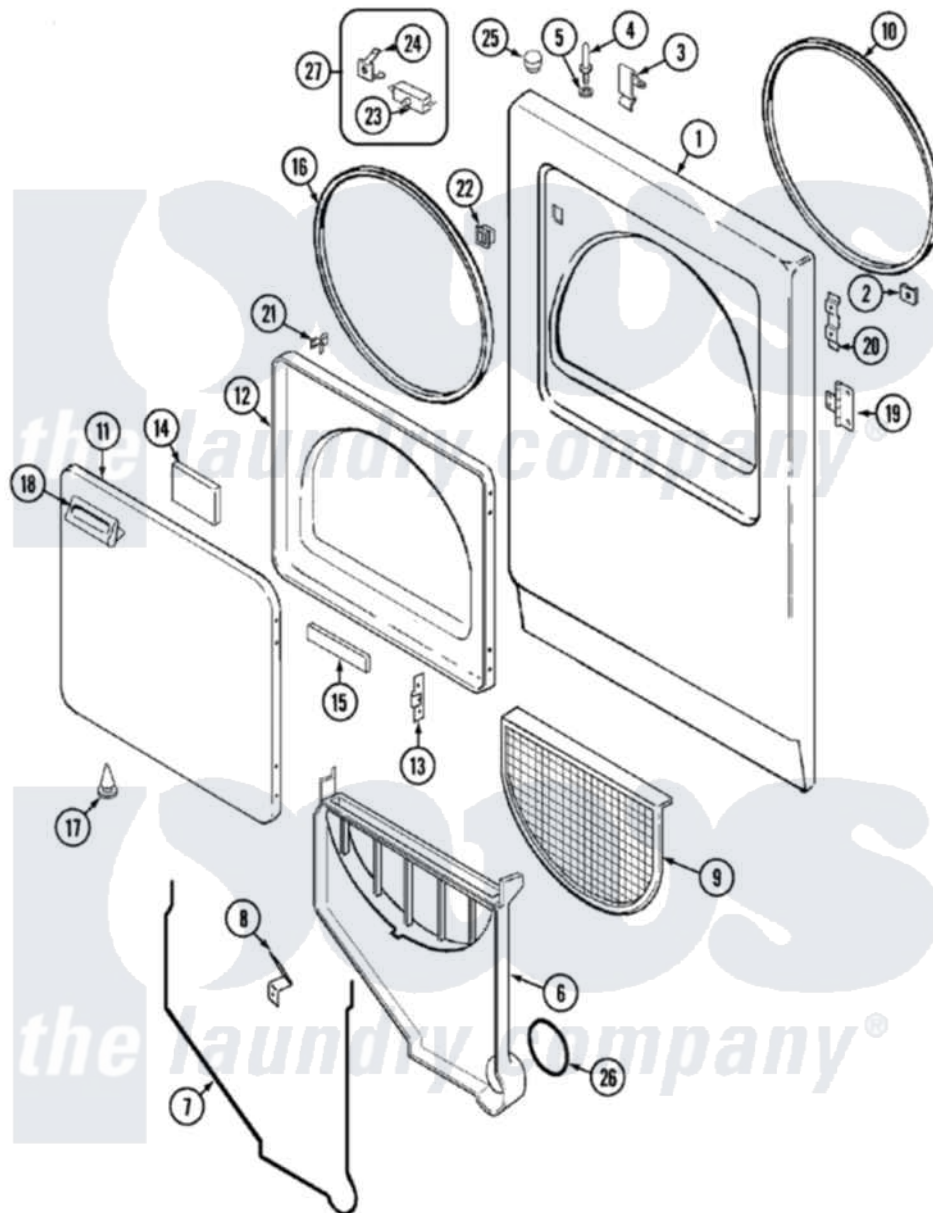

# Admiral LDEA300AKE 03 - DOOR

Admiral [Residential Admiral LDEA300AKE Dryer Parts](#) Parts Diagram 03 - DOOR  
 Click on the part number to view part

Item	Original Part Number	Replaced By	Status	Part Description
1	53-0726	<a href="#">31001771</a>		Panel, Front
2	25-7817		Not Available	CLIP, U-TYPE
"	25-7820	<a href="#">489478</a>		Screw, 8 X 1/2
3	<a href="#">25-7220</a>			Clip, Cabinet Top
4	<a href="#">53-0643</a>			Pin, Locator
5	<a href="#">53-0200</a>			Sleeve, Locator Pin
"	25-0224	<a href="#">3400029</a>		Nut, Adapter Plate
6	25-7810	<a href="#">415013-35</a>		Screw
"	53-1299	<a href="#">12001324</a>		Duct Kit, Collector
7	<a href="#">53-0204</a>			Seal
8	<a href="#">53-0123</a>			Clip
9	<a href="#">53-0918</a>			Filter, Lint
10	53-0281	<a href="#">31001747</a>		Seal Assembly
11	<a href="#">53-0154</a>			Panel, Outer Door
"	25-7770	<a href="#">3196169</a>		Screw, Element
12	53-0912		Not Available	PANEL, INNER DOOR (WHT)

13	<a href="#">53-0119</a>		Clip, Hinge
14	<a href="#">53-1490</a>		Door Pad
15	<a href="#">53-1491</a>		Door Pad
16	53-0648	<a href="#">31001529</a>	Seal, Door
17	<a href="#">25-7889</a>		Plug Button
18	53-0928	<a href="#">53-0927</a>	Handle, Door
"	25-7810	<a href="#">415013-35</a>	Screw
"	<a href="#">53-0927</a>		Handle, Door
19	<a href="#">53-1492</a>		Hinge, Dryer Door
"	<a href="#">25-7809</a>		Screw, No.6-20 1/2 Flthd Torx
20	53-0121	Not Available	TWIN NUT
21	53-2364	<a href="#">LA-1003</a>	Door Catch Kit
"	<a href="#">LA-1003</a>		Door Catch Kit
22	53-0187	<a href="#">LA-1003</a>	Door Catch Kit
23	<a href="#">53-0148</a>		Switch, Door
24	63-5990	<a href="#">31001319</a>	Clip, Switch
25	<a href="#">33-2653</a>		Bumper, Cabinet
26	53-0203	<a href="#">12001324</a>	Duct Kit, Collector
27	<a href="#">LA-1005</a>		Switch Kit