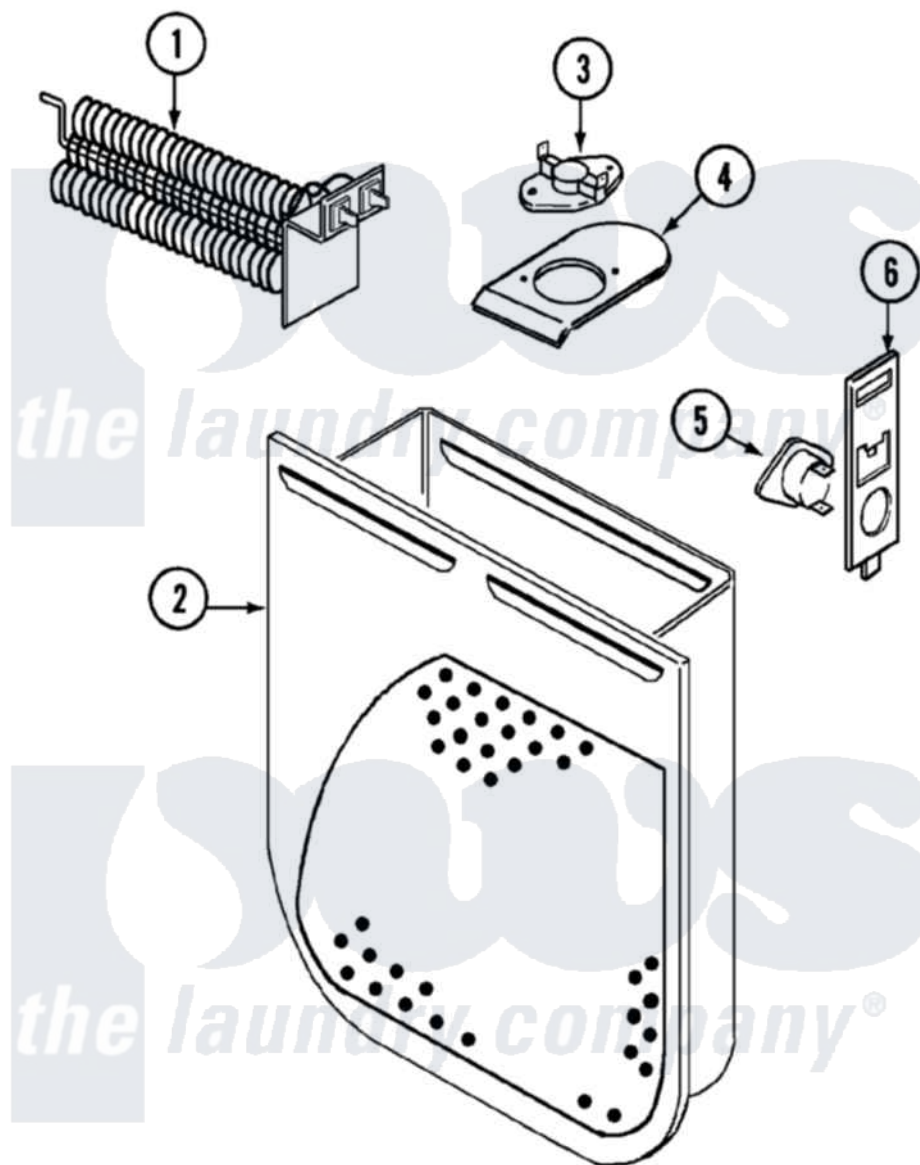

# Admiral LDEA300AKE 04 - HEATER

Admiral [Residential Admiral LDEA300AKE Dryer Parts](#) Parts Diagram 04 - HEATER  
 Click on the part number to view part

Item	Original Part Number	Replaced By	Status	Part Description
1	53-1641	<a href="#">LA-1044</a>		Element
"	<a href="#">25-7863</a>			Screw
2	<a href="#">53-1232</a>			Heater Housing Assembly
"	25-7819	<a href="#">M0217225</a>		Screw
3	<a href="#">53-0771</a>			Thermostat, Hi-Limit
"	25-3083	<a href="#">212951</a>		Screw, No.6-32 X 1/4 Inch
4	<a href="#">53-0285</a>			Bracket, Thermostat
"	<a href="#">53-0285</a>			Bracket, Thermostat
"	25-7741	<a href="#">W10116760</a>		Screw
5	<a href="#">LA-1053</a>			Fuse Kit, Thermal
6	<a href="#">53-1181</a>			Bracket, Thermal Fuse