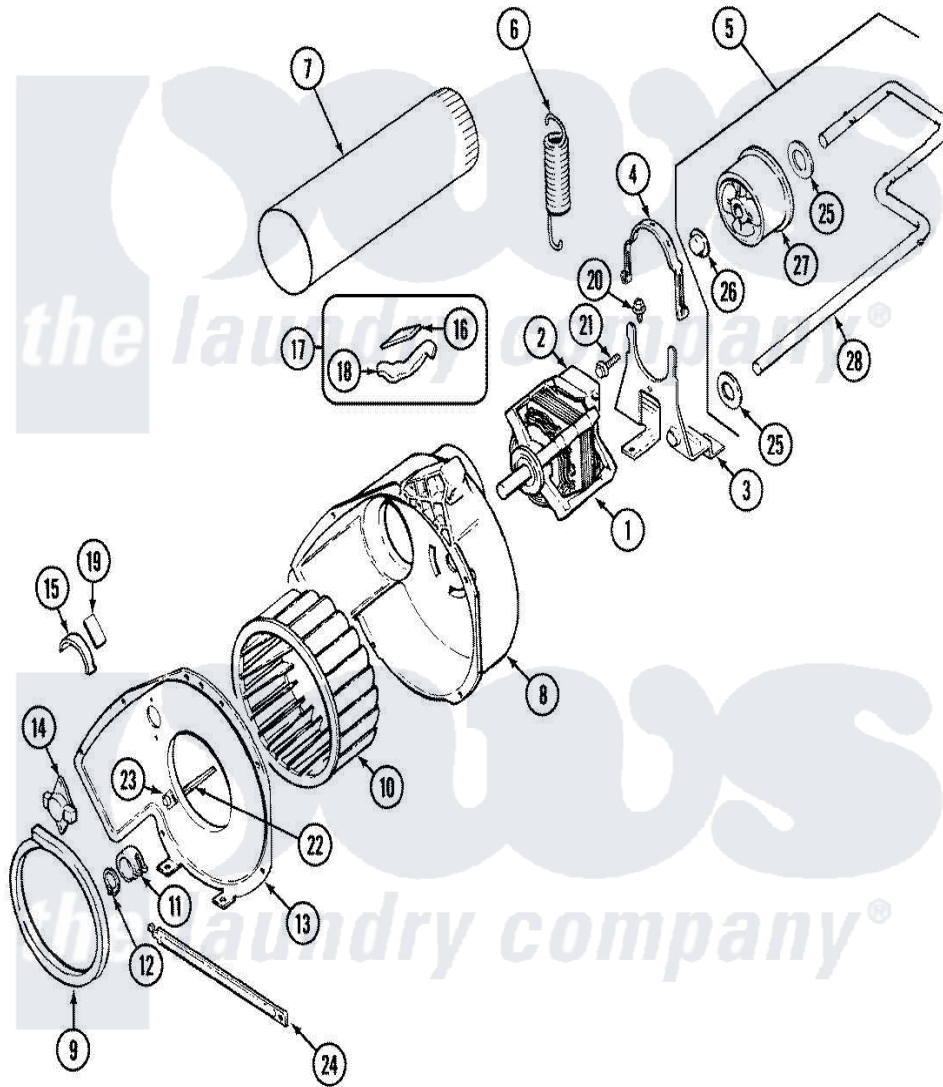

# Admiral LDEA300AKE 05 - MOTOR & DRIVE

Admiral [Residential Admiral LDEA300AKE Dryer Parts](#) Parts Diagram 05 - MOTOR & DRIVE  
 Click on the part number to view part

Item	Original Part Number	Replaced By	Status	Part Description
1	<a href="#">31001016</a>			Motor
2	53-0693	<a href="#">53-0332</a>		Motor Switch
3	25-7732	<a href="#">681414</a>		Screw, 10AB X 1/2
"	53-1932	<a href="#">31001570</a>		Bracket, Motor
4	53-0214	<a href="#">660658</a>		Clamp, Motor Mounting 343481 685441
5	<a href="#">53-2287</a>			Idler Assembly
6	53-2209	<a href="#">31001465</a>		Spring, Idler
7	<a href="#">53-0134</a>			Duct, Exhaust
"	25-2134	<a href="#">W10116760</a>		Screw
8	<a href="#">53-1801</a>			Housing, Blower
9	53-0203	<a href="#">12001324</a>		Duct Kit, Collector
10	<a href="#">31001043</a>			Wheel, Blower
11	25-7823	<a href="#">312967</a>		Clamp, Blower Housing
12	<a href="#">25-7855</a>			Ring, Retaining
13	<a href="#">53-1934</a>			Cover, Blower Housing
"	53-1933		Not Available	COVER, BLOWER HOUSING

"	25-7435	<a href="#">33002917</a>	Screw, No.10-16
14	25-2134	<a href="#">W10116760</a>	Screw
"	53-0170	Not Available	THERMOSTAT, LO-LIMIT (120/110)
"	<a href="#">53-1107</a>		Thermostat, Control
"	<a href="#">31001192</a>		Thermostat, Control
15	53-2273	<a href="#">31001470</a>	Glide, Tumbler
16	53-0724	<a href="#">31001356</a>	Pad, Glide
17	<a href="#">LA-1006</a>		Glide Kit, Tumbler
18	53-2272	<a href="#">31001469</a>	Glide, Tumbler
19	53-1684	<a href="#">31001356</a>	Pad, Glide
20	25-7963	<a href="#">31001571</a>	Screw, 10-24 x 0700 Hxwshrd Ty
21	<a href="#">25-7674</a>		Screw
22	<a href="#">53-1026</a>		Guide, Vane Inlet
23	<a href="#">25-3457</a>		Screw, Sems
24	<a href="#">53-1625</a>		Brace, Tumbler Support
25	<a href="#">25-7815</a>		Washer
26	<a href="#">25-7957</a>		Pushnut
27	53-1628	<a href="#">31001344</a>	Pulley, Idler
28	53-2250	<a href="#">53-2287</a>	Idler Assembly