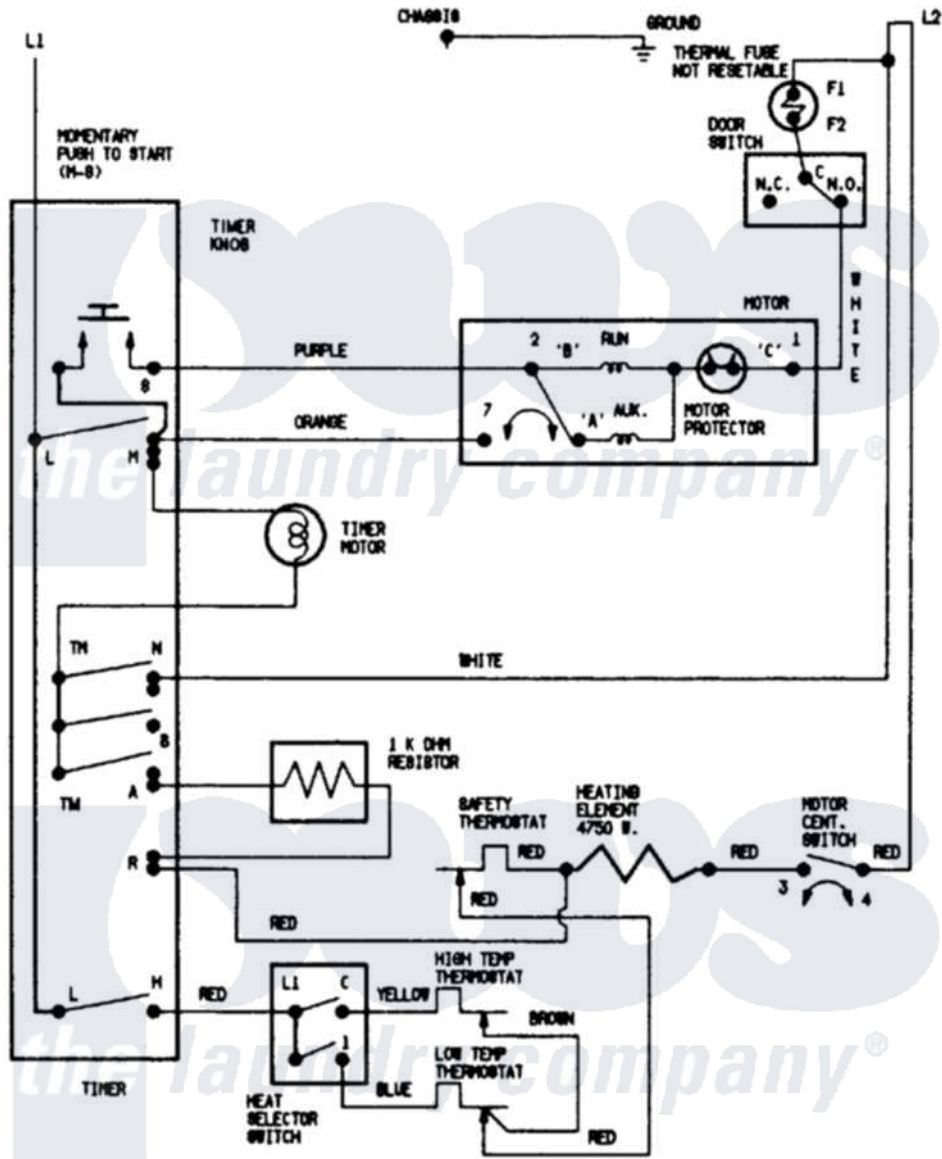

# Admiral LDEA300AKE 07 - WIRING INFORMATION

CONNECT DRYER TO 230 V.A.C., 60 HZ. 1 PHASE. INDIVIDUAL BRANCH CIRCUIT PROTECTED BY MAXIMUM 30 A. FUSES. ALWAYS GIVE THE SERIAL & MODEL NUMBERS WHEN WRITING ABOUT THIS DRYER OR ORDERING PARTS

Admiral [Residential Admiral LDEA300AKE Dryer Parts](#) Parts Diagram 07 - WIRING INFORMATION  
 Click on the part number to view part

Item	Original Part Number	Replaced By	Status	Part Description
NI	15002522		Not Available	WIRING INFORMATION
"	15001217		Not Available	WIRING INFORMATION