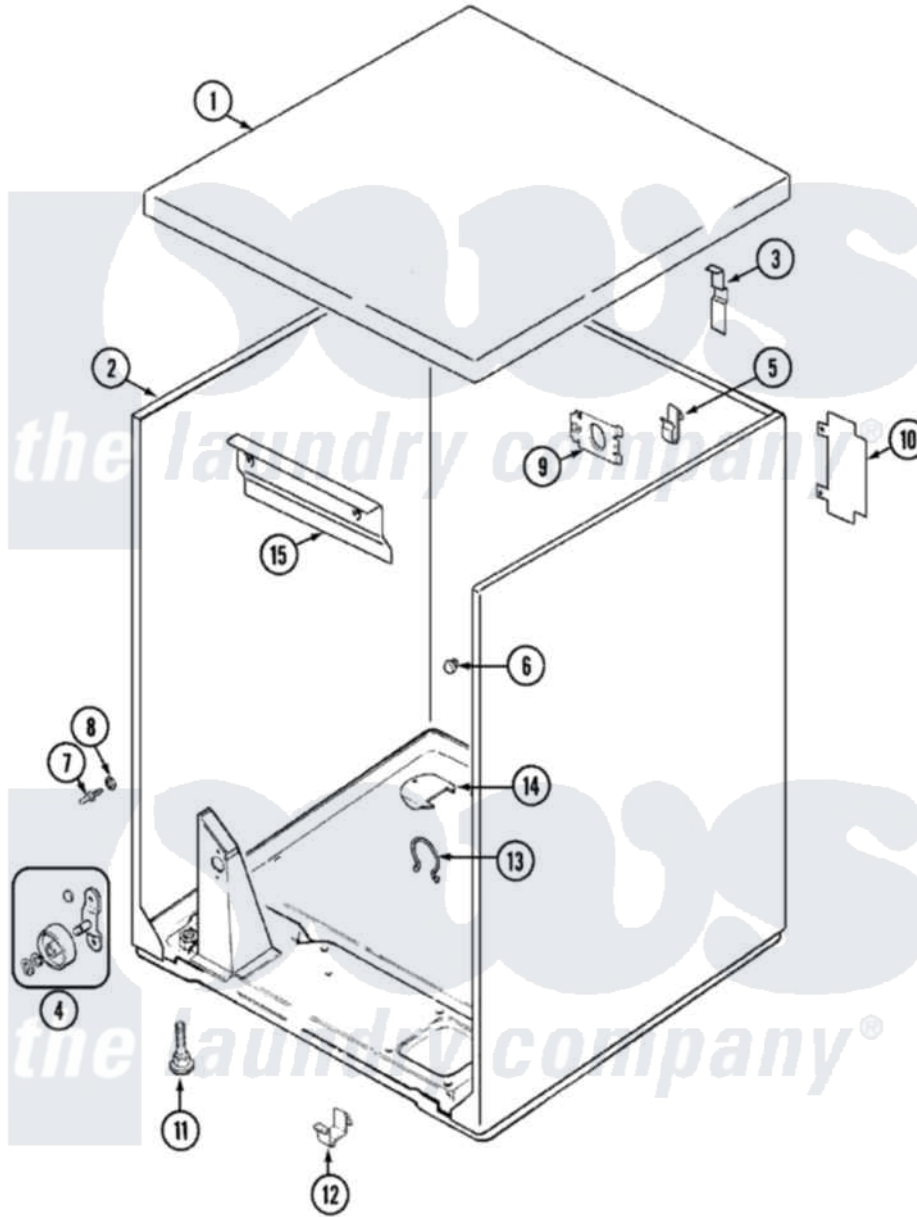

# Admiral LDEA400ACE 01 - CABINET (LDEA400ACE)

Admiral [Residential Admiral LDEA400ACE Dryer Parts](#) Parts Diagram 01 - CABINET (LDEA400ACE)  
 Click on the part number to view part

Item	Original Part Number	Replaced By	Status	Part Description
1	53-2435		Not Available	TOP, CABINET
2	53-2559	<a href="#">31001714</a>		Cabinet And Base Assembly
3	<a href="#">63-5712</a>			Hinge, Cabinet Top
"	<a href="#">33-0930</a>			Pad, Top Hinge
"	25-3092	<a href="#">90767</a>		Screw, 8A X 3/8 HeX Washer Head Tapping
4	<a href="#">LA-1008</a>			Rr Roller Kit
"	LA-1007	<a href="#">12002126</a>		Reinforcement Brace/Glide Kit
5	<a href="#">25-3034</a>			Clip, Wiring
6	<a href="#">33-2653</a>			Bumper, Cabinet
7	<a href="#">53-0643</a>			Pin, Locator
8	25-0224	<a href="#">3400029</a>		Nut, Adapter Plate
"	<a href="#">53-0200</a>			Sleeve, Locator Pin
9	25-7828	<a href="#">489483</a>		Screw 10-32 X 1/2
"	53-0135		Not Available	SUPPORT, POWER CORD
10	<a href="#">53-0284</a>			Cover, Terminal
				Screw, 8A X 3/8 HeX Washer

"	25-7857	<a href="#">90767</a>	Screw, 1/4 X 3/8 HEX WASHER Head Tapping
11	63-5519	Not Available	LEG, LEVELING
12	<a href="#">53-0120</a>		Clip, Front Panel
13	25-7027	<a href="#">16515</a>	Clip
14	<a href="#">53-1921</a>		Shield, Wiring
"	25-7733	<a href="#">681414</a>	Screw, 10AB X 1/2
15	<a href="#">53-0133</a>		Shield, Heat
"	<a href="#">25-3457</a>		Screw, Sems
"	<a href="#">53-0133</a>		Shield, Heat
"	<a href="#">53-2350</a>		Shield, Heat
"	<a href="#">53-0133</a>		Shield, Heat