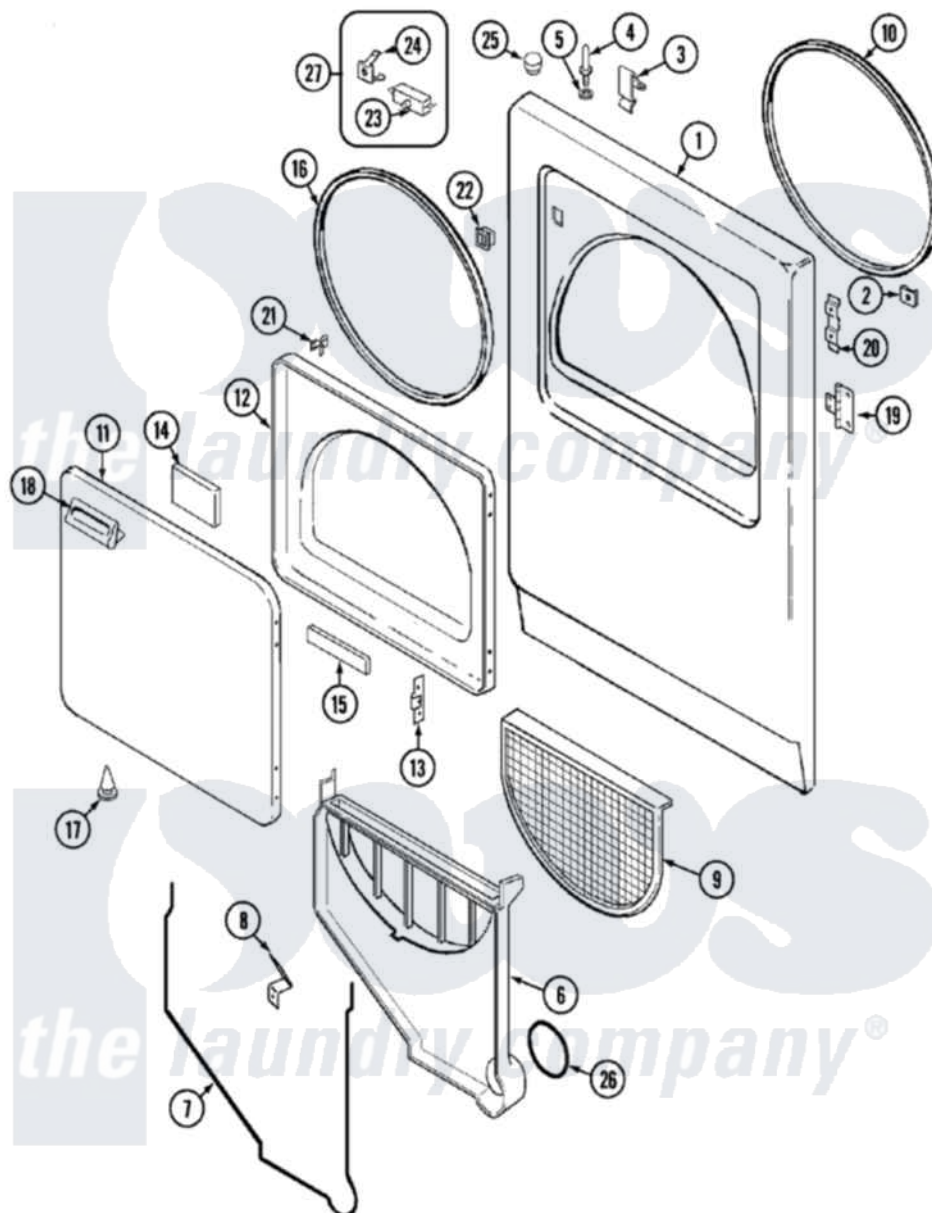

Admiral LDEA400ACE 03 - DOOR (LDEA400ACE)

Admiral [Residential Admiral LDEA400ACE Dryer Parts](#) Parts Diagram 03 - DOOR (LDEA400ACE)

[Click on the part number to view part](#)

Item	Original Part Number	Replaced By	Status	Part Description
1	53-0726	31001771		Panel, Front
2	25-7817		Not Available	CLIP, U-TYPE
"	25-7820	489478		Screw, 8 X 1/2
3	25-7220			Clip, Cabinet Top
4	53-0643			Pin, Locator
5	53-0200			Sleeve, Locator Pin
"	25-0224	3400029		Nut, Adapter Plate
6	25-7810	415013-35		Screw
"	53-1299	12001324		Duct Kit, Collector
7	53-0204			Seal
8	53-0123			Clip
9	53-0918			Filter, Lint
10	53-0281	31001747		Seal Assembly
11	53-0154			Panel, Outer Door
"	25-7770	3196169		Screw, Element
12	53-0912		Not Available	PANEL, INNER DOOR (WHT)

13	53-0119		Clip, Hinge
14	53-1490		Door Pad
15	53-1491		Door Pad
16	53-0648	31001529	Seal, Door
17	25-7889		Plug Button
18	53-0928	53-0927	Handle, Door
"	25-7810	415013-35	Screw
"	53-0927		Handle, Door
19	53-1492		Hinge, Dryer Door
"	25-7809		Screw, No.6-20 1/2 Flthd Torx
20	53-0121	Not Available	TWIN NUT
21	53-2364	LA-1003	Door Catch Kit
"	LA-1003		Door Catch Kit
22	53-0187	LA-1003	Door Catch Kit
23	53-0148		Switch, Door
24	63-5990	31001319	Clip, Switch
25	33-2653		Bumper, Cabinet
26	53-0203	12001324	Duct Kit, Collector
27	LA-1005		Switch Kit