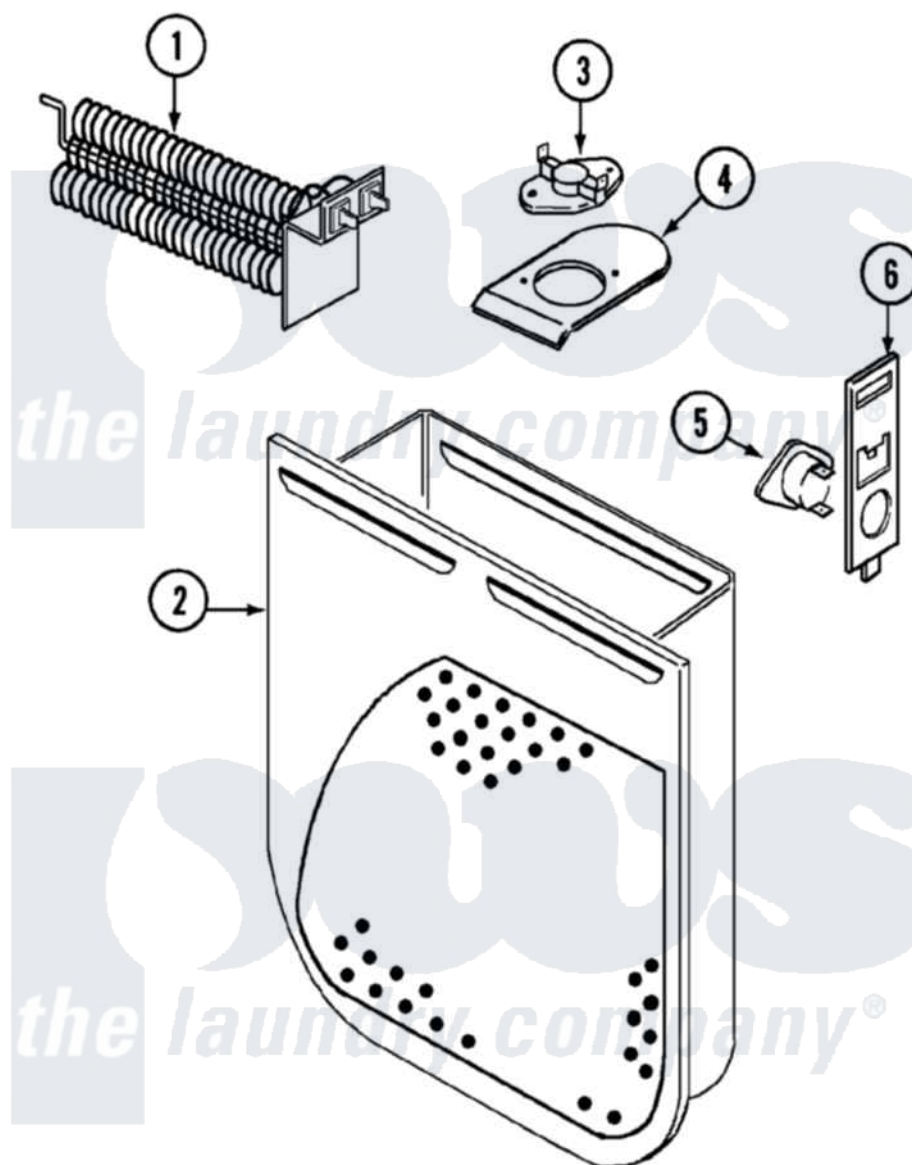

Admiral LDEA400ACE 04 - HEATER (LDEA400ACE)

Admiral [Residential Admiral LDEA400ACE Dryer Parts](#) Parts Diagram 04 - HEATER (LDEA400ACE)

[Click on the part number to view part](#)

Item	Original Part Number	Replaced By	Status	Part Description
1	53-1641	LA-1044		Element
"	25-7863			Screw
2	53-1232			Heater Housing Assembly
"	25-7819	M0217225		Screw
3	53-0771			Thermostat, Hi-Limit
"	25-3083	212951		Screw, No.6-32 X 1/4 Inch
4	53-0285			Bracket, Thermostat
"	53-0285			Bracket, Thermostat
"	25-7741	W10116760		Screw
5	LA-1053			Fuse Kit, Thermal
6	53-1181			Bracket, Thermal Fuse