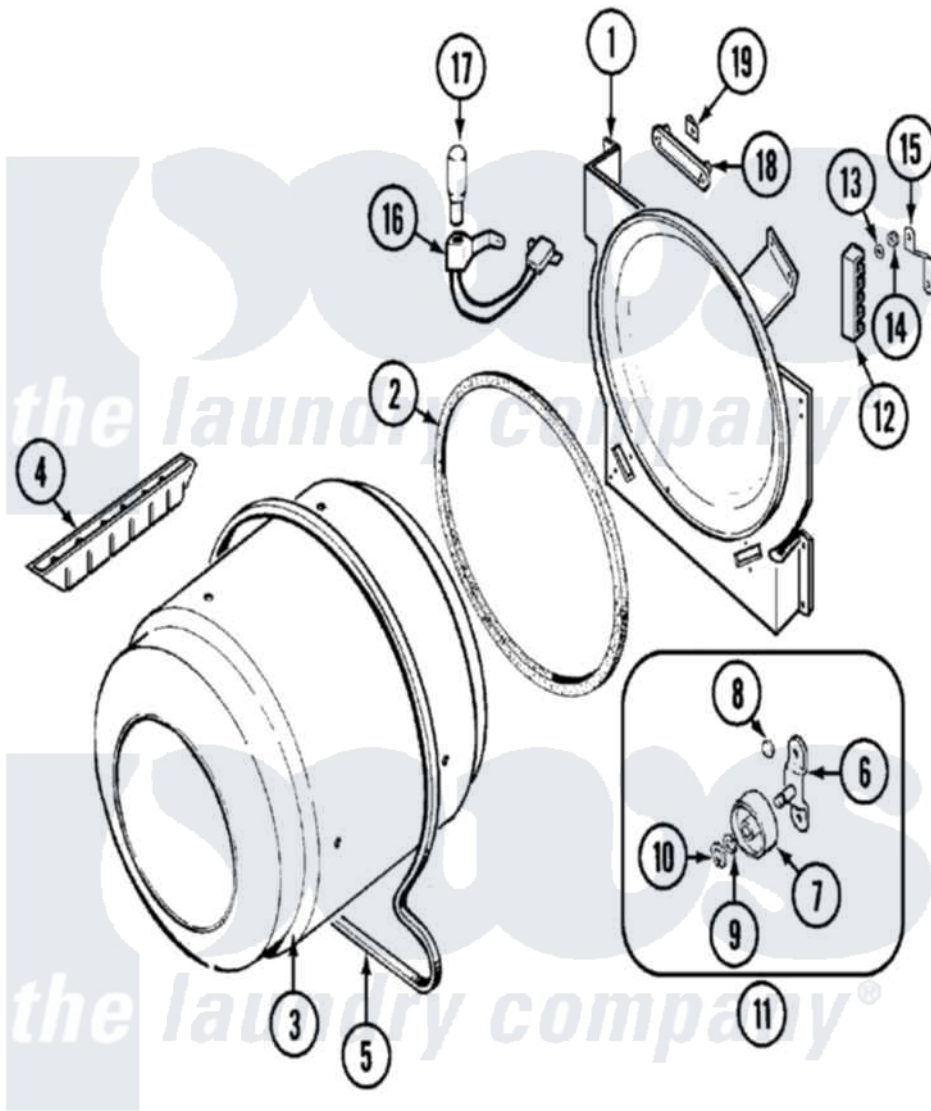

Admiral LDEA400ACE 06 - TUMBLER (LDEA400ACE)

Admiral Residential Admiral LDEA400ACE Dryer Parts Parts Diagram 06 - TUMBLER (LDEA400ACE)
 Click on the part number to view part

Item	Original Part Number	Replaced By	Status	Part Description
1	25-7733	681414		Screw, 10AB X 1/2
"	LA-1054			Dryer Bulkhead Kit
2	53-0281	31001747		Seal Assembly
3	53-1250			Cylinder
4	25-7759	3196164		Screw
"	Y02100002		Not Available	BAFFLE (WHT)
5	31531589	341241		Belt
6	25-7101	3351614		Screw, Gearcase Cover Mounting
"	53-0197			Support Assembly-Cylinder Rear
7	31001096			Roller
8	25-7813			Spacer
9	25-7814			Washer
10	25-7854			Ring, Retaining
11	LA-1008			Rr Roller Kit
12	53-1518			Block, Terminal

"	25-7952	3400074	Screw
13	25-3122		Washer, Flat
14	25-7808	21001837	Nut, Lock W/Nylon Insert
"	25-0027	112432	Nut
15	53-0965	Not Available	STRAP, GROUND
16	53-1580		Receptacle Assembly
"	25-3457		Screw, Sems
17	53-0570	A3167501	Lamp Oven, Int.
18	53-0174		Lens, Bulb
19	25-3562	3195558	Nut