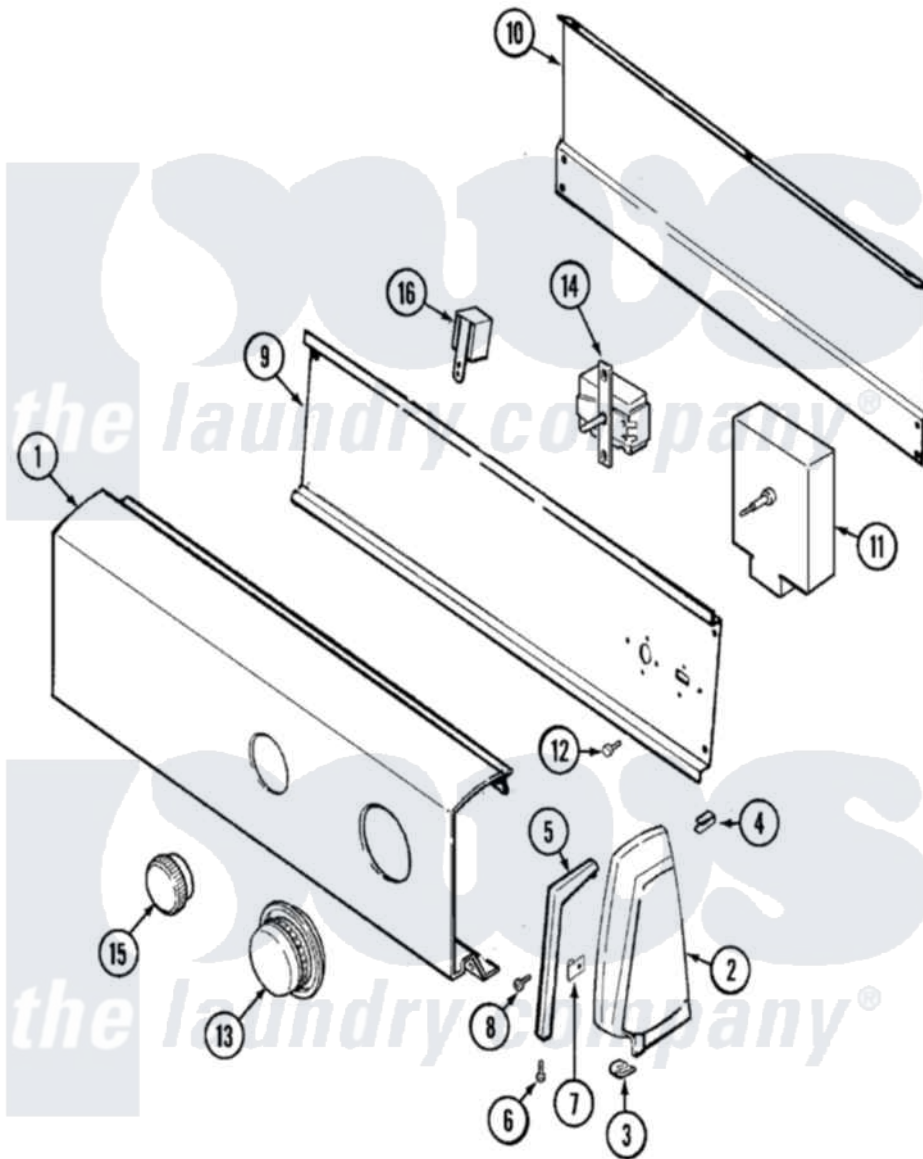

# Admiral LDEA400ACL 01 - CONTROL PANEL

Admiral Residential Admiral LDEA400ACL Dryer Parts Parts Diagram 01 - CONTROL PANEL  
 Click on the part number to view part

Item	Original Part Number	Replaced By	Status	Part Description
1	53-2428		Not Available	CONTROL PANEL
2	35-2488	<a href="#">21001452</a>		Cap- End
"	25-7697	<a href="#">25-2219</a>		Screw
"	<a href="#">25-7702</a>			Speedclip, End Cap To Control Panel
"	<a href="#">25-7851</a>			Speedclip, End Cap To Top
"	25-7649	<a href="#">910187</a>		Screw
"	35-2487	<a href="#">21001451</a>		Cap- End
3	<a href="#">25-7851</a>			Speedclip, End Cap To Top
"	25-7691		Not Available	SCREW, END CAP TO TOP
4	25-7435	<a href="#">33002917</a>		Screw, No.10-16
"	<a href="#">25-7852</a>			Speedclip, Rr Shld To End Cap
5	53-0277		Not Available	TRIM, END CAP (RT)
"	53-0278		Not Available	TRIM, END CAP (LT)
6	<a href="#">25-7760</a>			Screw
7	<a href="#">25-7702</a>			Speedclip, End Cap To Control

7	<a href="#">25-1192</a>		Panel
8	25-3092	<a href="#">90767</a>	Screw, 8A X 3/8 HeX Washer Head Tapping
9	<a href="#">53-1676</a>		Shield, Control
"	53-2504	<a href="#">31001193</a>	Pad, Shield
10	35-2688	<a href="#">21001460</a>	Shield, Rear
11	63-6743	<a href="#">31001484</a>	Resistor Assembly
"	<a href="#">53-1758</a>		Timer
12	25-7435	<a href="#">33002917</a>	Screw, No.10-16
13	53-1533	<a href="#">31001219</a>	Knob Ski
14	25-3092	<a href="#">90767</a>	Screw, 8A X 3/8 HeX Washer Head Tapping
"	53-0344	Not Available	SWITCH, TEMPERATURE
15	35-2185	<a href="#">21001283</a>	Knob, Selector----Piq
16	25-3092	<a href="#">90767</a>	Screw, 8A X 3/8 HeX Washer Head Tapping
"	<a href="#">53-1639</a>		Buzzer Assembly
17	53-2432	Not Available	MANUAL, USE & CARE
"	<a href="#">31001008</a>		Manual, Use And Care
18	16002079	Not Available	GUIDE, QUICK REF - ADMIRAL