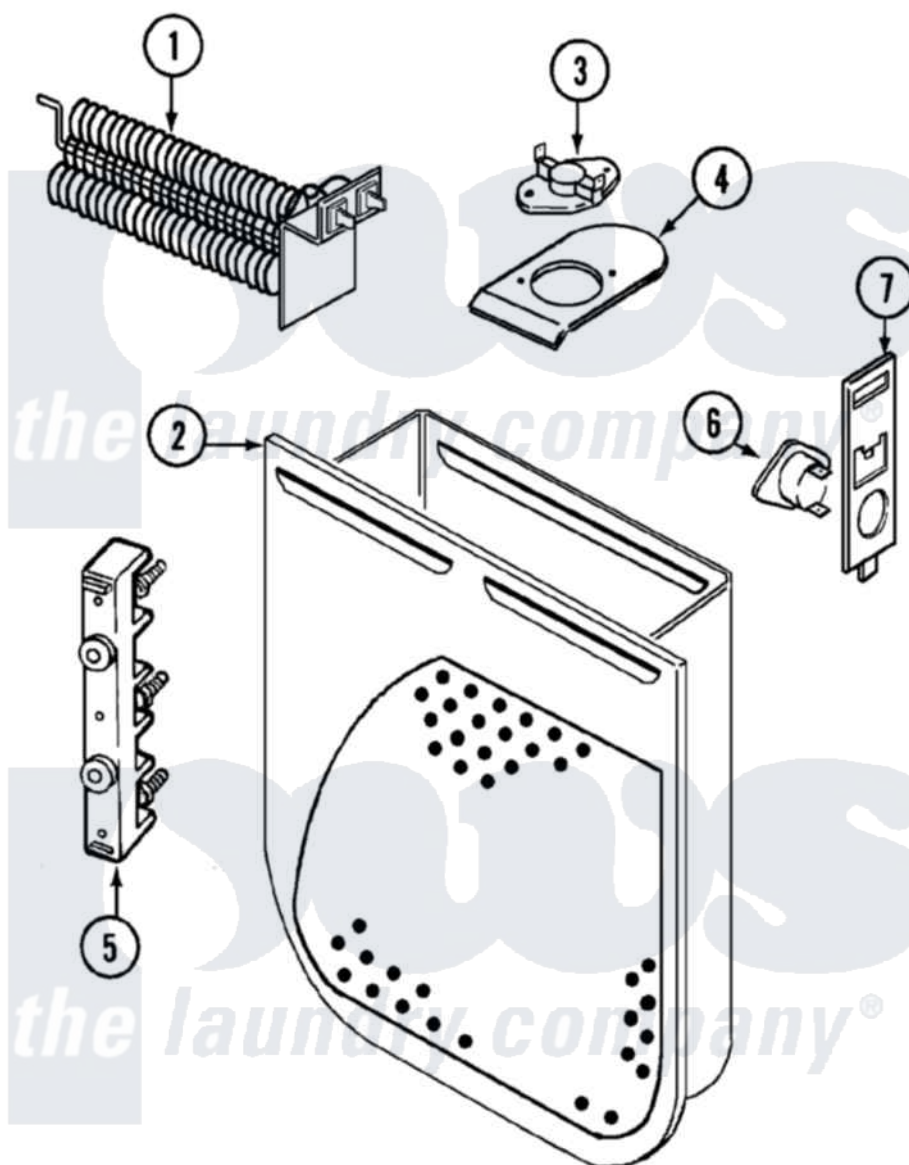

Admiral LDEA400ACL 02 - HEATER

Admiral [Residential Admiral LDEA400ACL Dryer Parts](#) Parts Diagram 02 - HEATER
 Click on the part number to view part

Item	Original Part Number	Replaced By	Status	Part Description
1	25-7863			Screw
"	53-1641	LA-1044		Element
2	25-7819	M0217225		Screw
"	53-1232			Heater Housing Assembly
3	53-0771			Thermostat, Hi-Limit
"	25-3083	212951		Screw, No.6-32 X 1/4 Inch
4	53-0285			Bracket, Thermostat
"	25-7741	W10116760		Screw
5	53-0965		Not Available	STRAP, GROUND
"	25-0027	112432		Nut
"	25-7803	3400074		Screw
"	25-6124		Not Available	NUT
"	25-3123		Not Available	WASHER, CUP
"	25-3122			Washer, Flat
"	53-0166	53-1518		Block, Terminal
6	53-1182			Fuse, Thermal