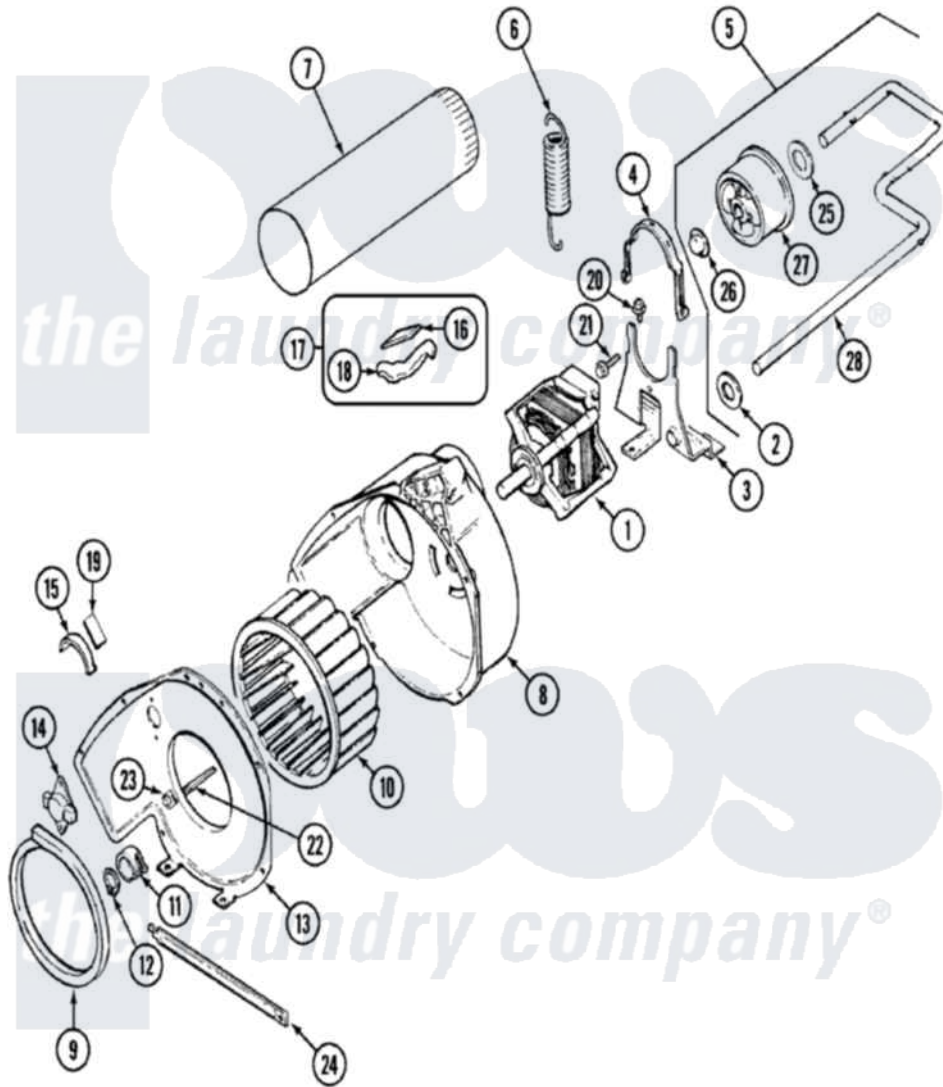

# Admiral LDEA400ACL 03 - MOTOR & DRIVE

Admiral [Residential Admiral LDEA400ACL Dryer Parts](#) Parts Diagram 03 - MOTOR & DRIVE  
 Click on the part number to view part

Item	Original Part Number	Replaced By	Status	Part Description
1	63-5519		Not Available	LEG, LEVELING
2	<a href="#">53-0120</a>			Clip, Front Panel
3	25-7027	<a href="#">16515</a>		Clip
4	25-7741	<a href="#">W10116760</a>		Screw
"	<a href="#">53-1921</a>			Shield, Wiring
5	31001015	<a href="#">W10410996</a>		Motor-Drve
"	53-2275	<a href="#">W10410996</a>		Motor-Drve
6	<a href="#">25-7815</a>			Washer
7	25-7811		Not Available	SCREW
"	53-1932	<a href="#">31001570</a>		Bracket, Motor
8	53-0214	<a href="#">660658</a>		Clamp, Motor Mounting 343481 685441
9	53-1628	<a href="#">31001344</a>		Pulley, Idler
"	<a href="#">53-2287</a>			Idler Assembly
10	53-2209	<a href="#">31001465</a>		Spring, Idler
11	<a href="#">53-0134</a>			Duct, Exhaust
"	25-2134	<a href="#">W10116760</a>		Screw