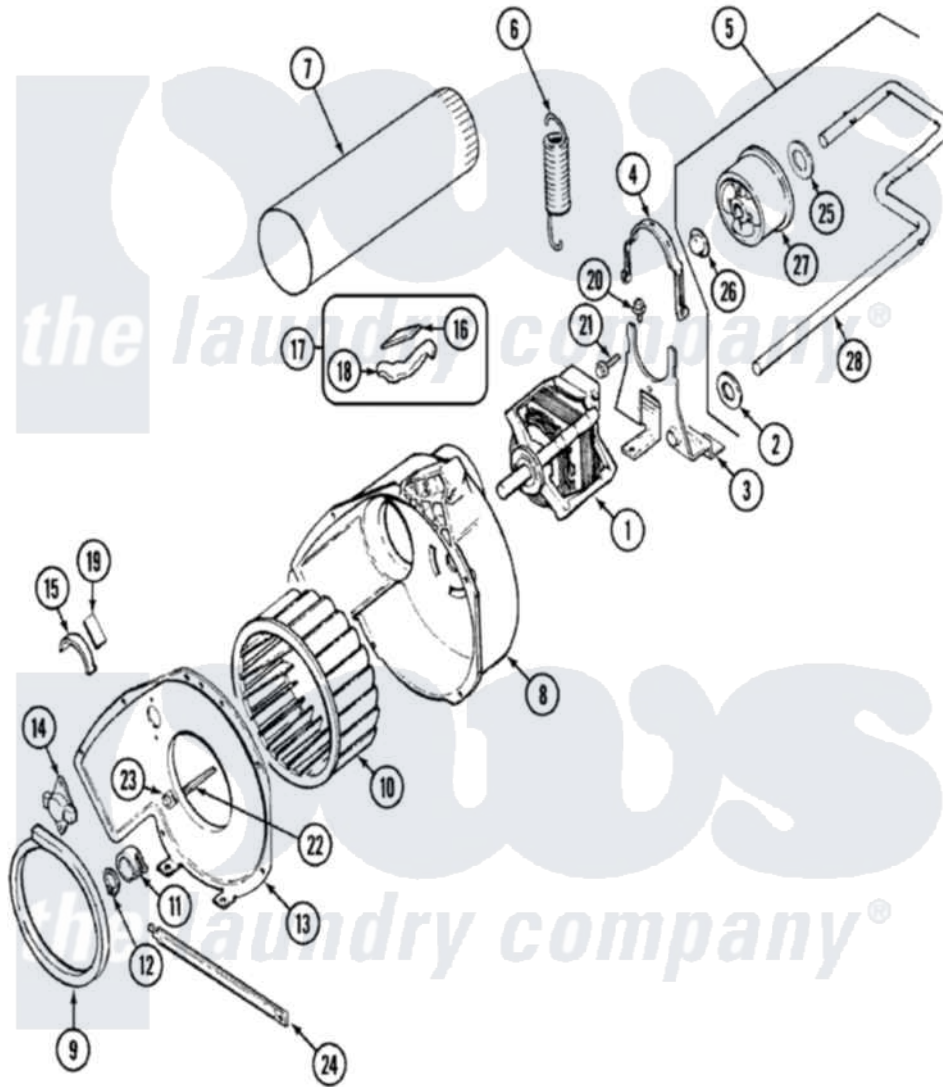

Admiral LDEA400ACL 04 - MOTOR & DRIVE (LDEA400ACE)

Admiral [Residential Admiral LDEA400ACL Dryer Parts](#) Parts Diagram 04 - MOTOR & DRIVE (LDEA400ACE)
 Click on the part number to view part

Item	Original Part Number	Replaced By	Status	Part Description
1	53-2275	W10410996		Motor-Drve
"	31001015	W10410996		Motor-Drve
"	31001316	W10410996		Motor-Drve
"	53-0932	31001535		Pulley, Motor
3	25-7732	681414		Screw, 10AB X 1/2
"	53-1932	31001570		Bracket, Motor
4	53-0214	660658		Clamp, Motor Mounting 343481 685441
5	53-2287			Idler Assembly
6	53-2209	31001465		Spring, Idler
7	53-0134			Duct, Exhaust
"	25-2134	W10116760		Screw
8	53-1801			Housing, Blower
9	53-0203	12001324		Duct Kit, Collector
10	31001043			Wheel, Blower
"	31001043			Wheel, Blower
"	31001317			Wheel, Blower

"	53-0106		Blower Wheel
11	25-7823	312967	Clamp, Blower Housing
12	25-7855		Ring, Retaining
13	53-1933	Not Available	COVER, BLOWER HOUSING
"	53-1934		Cover, Blower Housing
"	25-7435	33002917	Screw, No.10-16
14	53-0170	Not Available	THERMOSTAT, LO-LIMIT (120/110)
"	25-2134	W10116760	Screw
"	53-1107		Thermostat, Control
"	31001192		Thermostat, Control
15	53-2273	31001470	Glide, Tumbler
16	53-1684	31001356	Pad, Glide
17	LA-1006		Glide Kit, Tumbler
18	53-2272	31001469	Glide, Tumbler
19	53-1684	31001356	Pad, Glide
20	25-7963	31001571	Screw, 10-24 x 0700 Hxwshrd Ty
21	25-7674		Screw
22	53-1026		Guide, Vane Inlet
23	25-3457		Screw, Sems
24	53-1625		Brace, Tumbler Support
25	25-7815		Washer
26	25-7957		Pushnut
27	53-1628	31001344	Pulley, Idler
28	53-2250	53-2287	Idler Assembly