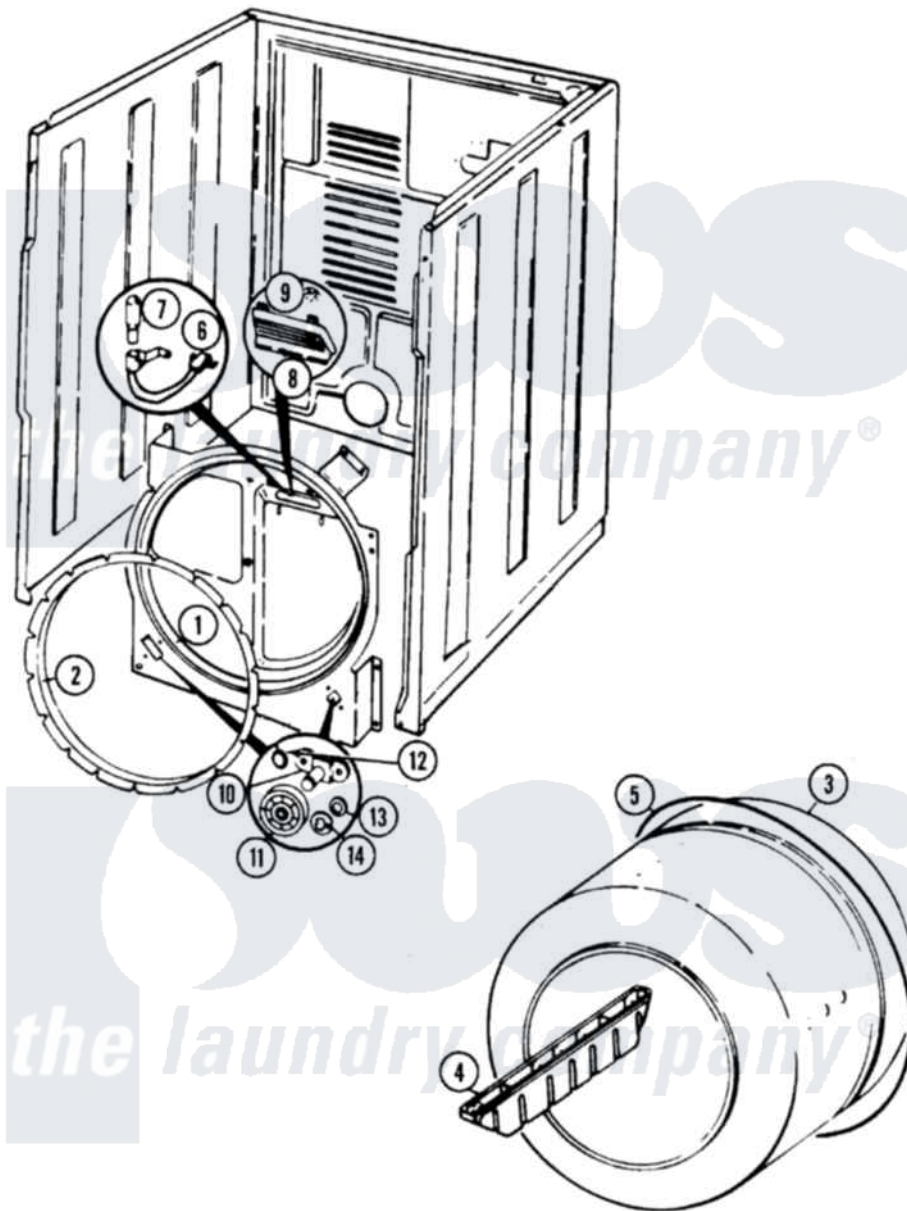

Admiral LDEA400ACL 05 - TUMBLER

Admiral [Residential Admiral LDEA400ACL Dryer Parts](#) Parts Diagram 05 - TUMBLER
 Click on the part number to view part

Item	Original Part Number	Replaced By	Status	Part Description
1	53-1709	LA-1054		Dryer Bulkhead Kit
"	25-7733	681414		Screw, 10AB X 1/2
2	53-0281	31001747		Seal Assembly
3	53-1250			Cylinder
4	53-1249		Not Available	BAFFLE, WHITE
"	25-7759	3196164		Screw
5	53-1589	341241		Belt
6	53-1580			Receptacle Assembly
"	25-3457			Screw, Sems
7	53-0570	A3167501		Lamp Oven, Int.
8	53-0174			Lens, Bulb
9	25-3562	3195558		Nut
10	25-7101	3351614		Screw, Gearcase Cover Mounting
"	53-0197			Support Assembly-Cylinder Rear
11	53-1578	31001096		Roller

12	25-7813	Spacer
13	25-7814	Washer
14	25-7854	Ring, Retaining
"	LA-1008	Rr Roller Kit