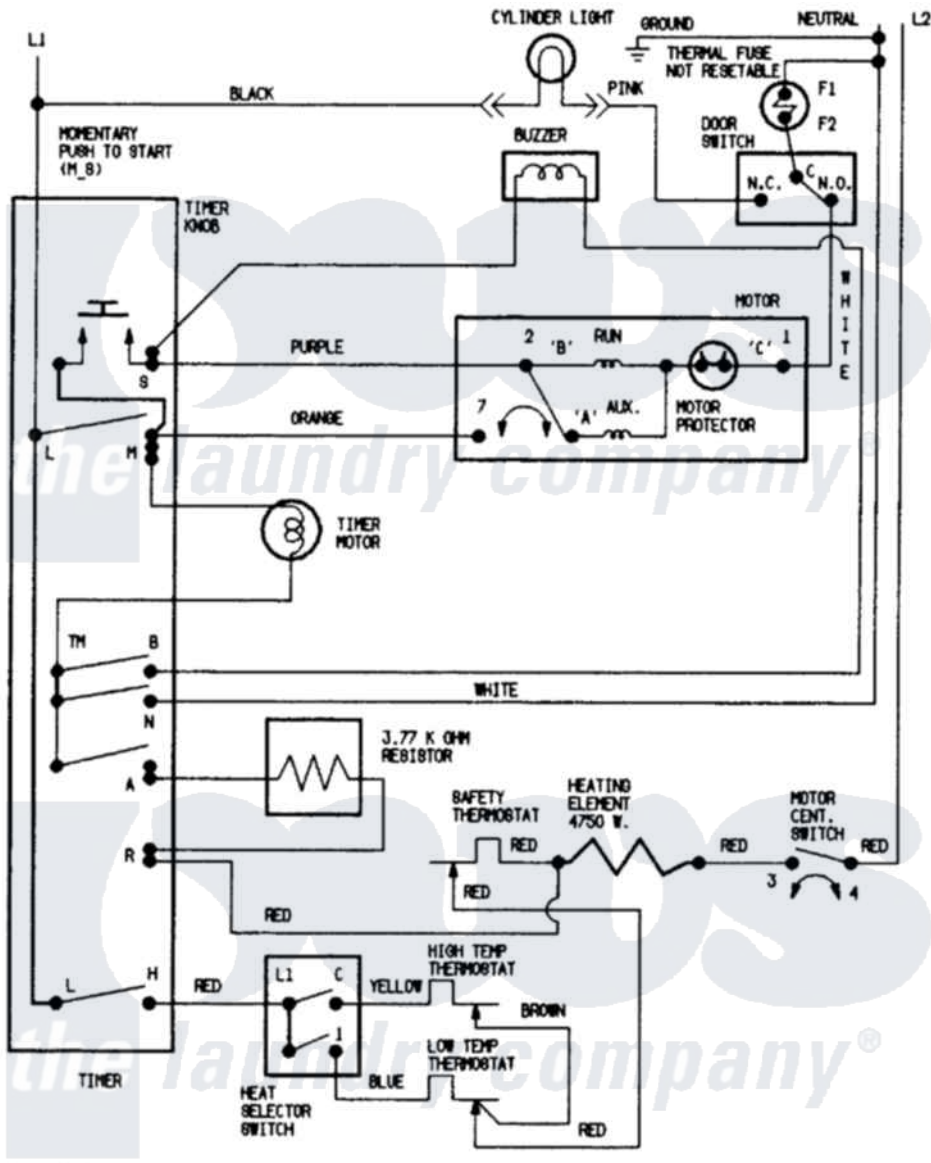

Admiral LDEA400ACL 06 - WIRING INFORMATION

CONNECT DRYER TO 120/240 V.A.C., 60 HZ. INDIVIDUAL BRANCH CIRCUIT PROTECTED BY MAXIMUM 30 A. FUSES. ALWAYS GIVE THE SERIAL & MODEL NUMBERS WHEN WRITING ABOUT THIS DRYER OR ORDERING PARTS

Admiral Residential Admiral LDEA400ACL Dryer Parts Parts Diagram 06 - WIRING INFORMATION
 Click on the part number to view part

Item	Original Part Number	Replaced By	Status	Part Description
NI	15001213		Not Available	WIRING INFORMATION