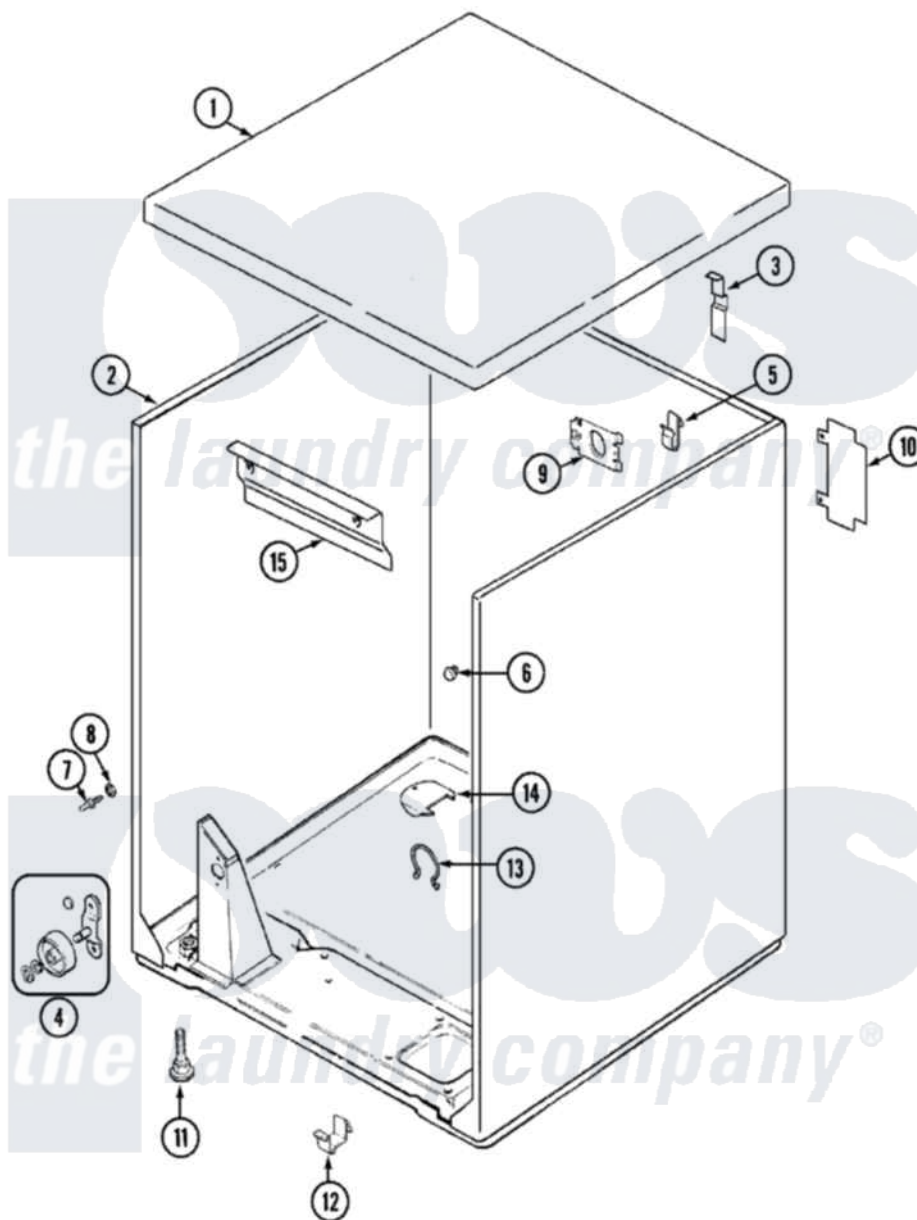

Admiral LDEA400ACM 01 - CABINET (LDEA400ACM)

Admiral [Residential Admiral LDEA400ACM Dryer Parts](#) Parts Diagram 01 - CABINET (LDEA400ACM)

[Click on the part number to view part](#)

Item	Original Part Number	Replaced By	Status	Part Description
1	53-2435-24			Top, Cabinet
2	53-2147-24	31001715		Cabinet And Base Assembly
3	63-5712			Hinge, Cabinet Top
"	33-0930			Pad, Top Hinge
"	25-3092	90767		Screw, 8A X 3/8 HeX Washer Head Tapping
4	LA-1007	12002126		Reinforcement Brace/Glide Kit
"	LA-1008			Rr Roller Kit
5	25-3034			Clip, Wiring
6	33-2653			Bumper, Cabinet
7	53-0643			Pin, Locator
8	25-0224	3400029		Nut, Adapter Plate
"	53-0200			Sleeve, Locator Pin
9	25-7828	489483		Screw 10-32 X 1/2
"	53-0135		Not Available	SUPPORT, POWER CORD
10	25-7857	90767		Screw, 8A X 3/8 HeX Washer Head Tapping

"	53-0284		Cover, Terminal
11	63-5519	Not Available	LEG, LEVELING
12	53-0120		Clip, Front Panel
13	25-7027	16515	Clip
14	25-7733	681414	Screw, 10AB X 1/2
"	53-1921		Shield, Wiring
15	25-3457		Screw, Sems
"	53-0133		Shield, Heat