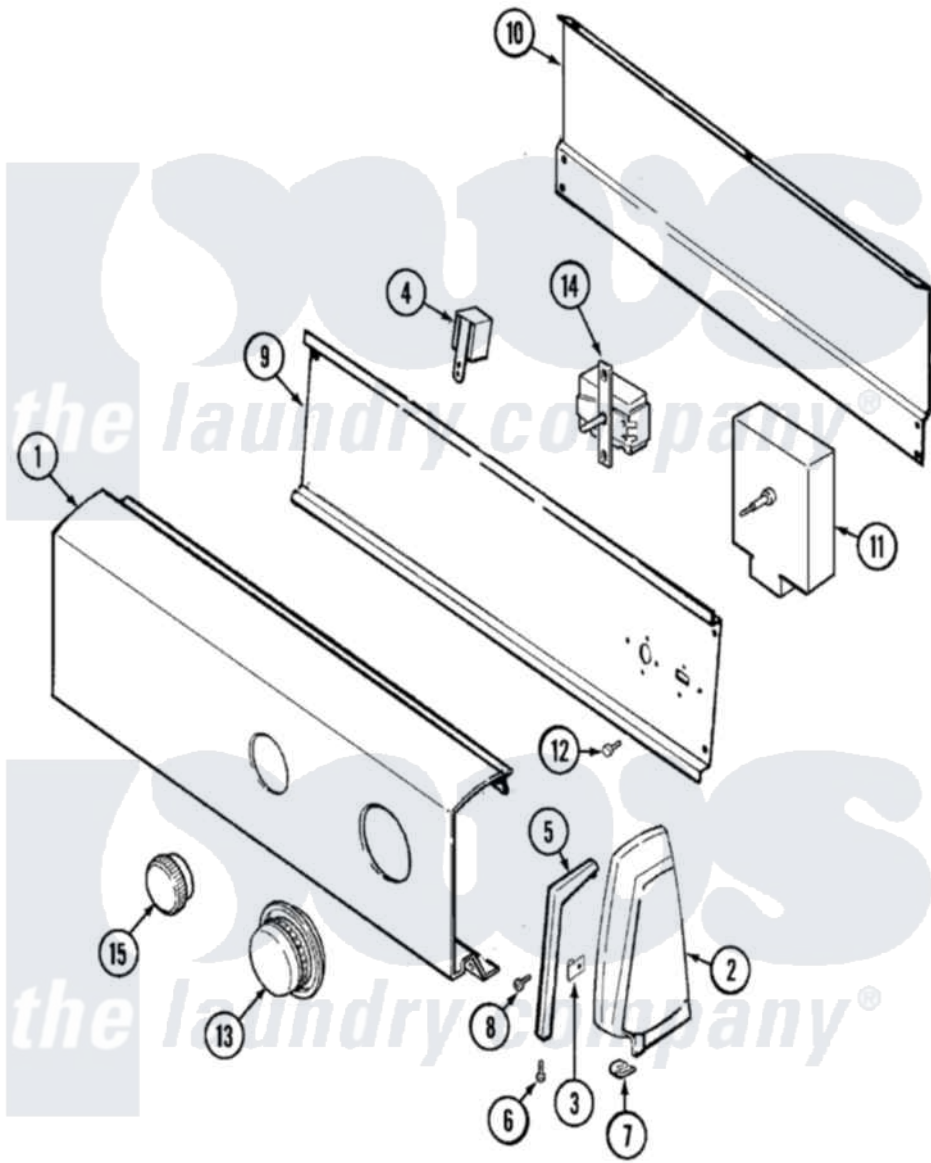

# Admiral LDEA400ACM 02 - CONTROL PANEL (LDEA400ACM)

Admiral [Residential Admiral LDEA400ACM Dryer Parts](#) Parts Diagram 02 - CONTROL PANEL (LDEA400ACM)  
 Click on the part number to view part

Item	Original Part Number	Replaced By	Status	Part Description
1	31001061		Not Available	PANEL, CONTROL
"	31001171		Not Available	PANEL, CONTROL
2	21001069	<a href="#">12002263</a>		Endcap Kit
"	21001070	<a href="#">21001456</a>		Cap- End
"	25-3092	<a href="#">90767</a>		Screw, 8A X 3/8 HeX Washer Head Tapping
3	<a href="#">25-7702</a>			Speedclip, End Cap To Control Panel
4	<a href="#">53-1639</a>			Buzzer Assembly
"	25-3092	<a href="#">90767</a>		Screw, 8A X 3/8 HeX Washer Head Tapping
5	31001057		Not Available	TRIM, ENDCAP (LT)(ALM)
"	31001056		Not Available	TRIM, ENDCAP (RT)(ALM)
6	<a href="#">25-7760</a>			Screw
7	<a href="#">25-7851</a>			Speedclip, End Cap To Top
8	25-7649	<a href="#">910187</a>		Screw
9	53-2504	<a href="#">31001193</a>		Pad, Shield

"	<a href="#">53-1676</a>		Shield, Control
"	31001128	Not Available	SHIELD, CONTROL
10	35-2688	<a href="#">21001460</a>	Shield, Rear
11	<a href="#">53-1758</a>		Timer
"	63-6743	<a href="#">31001484</a>	Resistor Assembly
12	31001119	<a href="#">W10116760</a>	Screw
13	<a href="#">31001053</a>		Knob And Skirt Assembly
14	<a href="#">31001129</a>		Switch, Temperature
"	25-3092	<a href="#">90767</a>	Screw, 8A X 3/8 HeX Washer Head Tapping
"	53-0344	Not Available	SWITCH, TEMPERATURE
"	<a href="#">31001236</a>		Switch, Temperature
15	21001073	<a href="#">21001242</a>	Knob, Selector
16	<a href="#">31001008</a>		Manual, Use And Care
"	31001094	Not Available	MANUAL, USE & CARE
"	16002079	Not Available	GUIDE, QUICK REF - ADMIRAL