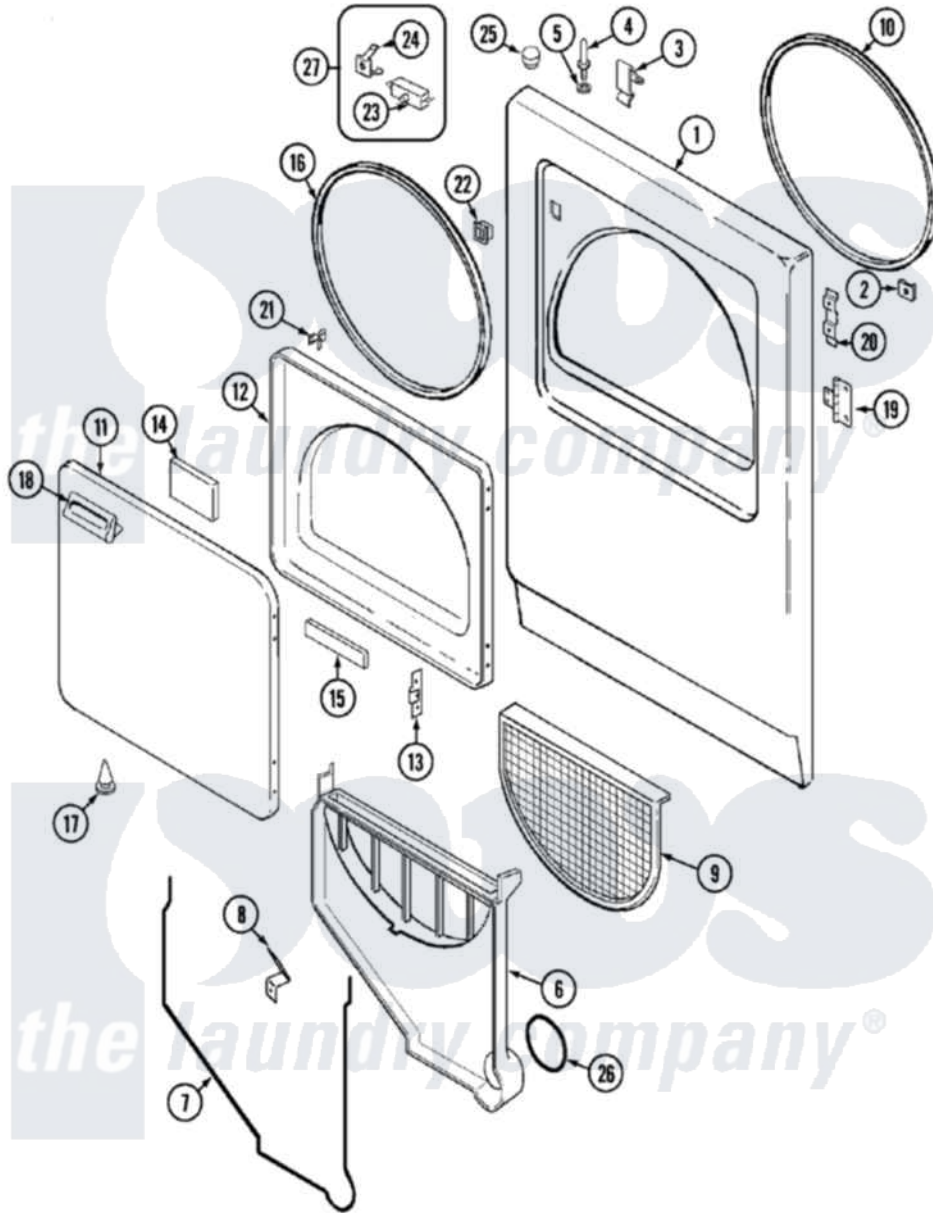

Admiral LDEA400ACM 03 - DOOR (LDEA400ACM)

Admiral Residential Admiral LDEA400ACM Dryer Parts Parts Diagram 03 - DOOR (LDEA400ACM)
 Click on the part number to view part

Item	Original Part Number	Replaced By	Status	Part Description
1	53-0726-24		Not Available	PANEL, FRONT (ALM)-ELECTRIC
2	25-7820	489478		Screw, 8 X 1/2
"	25-7817		Not Available	CLIP, U-TYPE
3	25-7220			Clip, Cabinet Top
4	53-0643			Pin, Locator
5	25-0224	3400029		Nut, Adapter Plate
"	53-0200			Sleeve, Locator Pin
6	25-7810	415013-35		Screw
"	53-1299	12001324		Duct Kit, Collector
7	53-0204			Seal
8	53-0123			Clip
9	53-0918			Filter, Lint
10	53-0281	31001747		Seal Assembly
11	53-0154-24			Panel, Outer Door
"	25-7770	3196169		Screw, Element
12	53-0912-24		Not Available	PANEL, INNER DOOR (ALM)

13	53-0119		Clip, Hinge
14	53-1490		Door Pad
15	53-1491		Door Pad
16	53-0648	31001529	Seal, Door
17	25-7889		Plug Button
18	53-0928	53-0927	Handle, Door
"	31001115	31001482	Handle, Door
"	25-7810	415013-35	Screw
19	53-1492		Hinge, Dryer Door
"	25-7809		Screw, No.6-20 1/2 Flthd Torx
20	53-0121	Not Available	TWIN NUT
21	LA-1003		Door Catch Kit
"	53-2364	LA-1003	Door Catch Kit
22	53-0187	LA-1003	Door Catch Kit
23	53-0148		Switch, Door
24	63-5990	31001319	Clip, Switch
25	33-2653		Bumper, Cabinet
26	53-0203	12001324	Duct Kit, Collector
27	LA-1005		Switch Kit