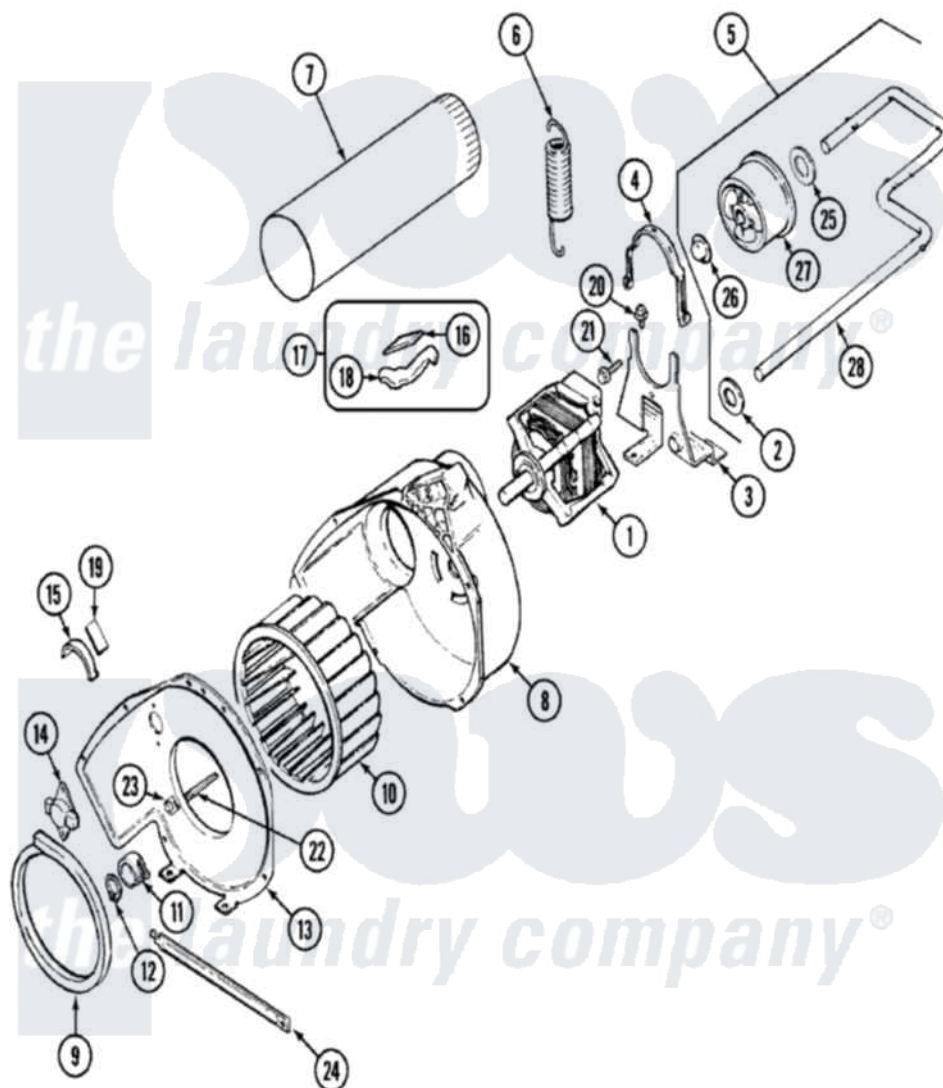

# Admiral LDEA400ACM 05 - MOTOR & DRIVE (LDEA400ACE)

Admiral [Residential Admiral LDEA400ACM Dryer Parts](#) Parts Diagram 05 - MOTOR & DRIVE (LDEA400ACE)  
 Click on the part number to view part

Item	Original Part Number	Replaced By	Status	Part Description
1	53-2275	<a href="#">W10410996</a>		Motor-Drve
"	31001015	<a href="#">W10410996</a>		Motor-Drve
"	31001316	<a href="#">W10410996</a>		Motor-Drve
"	53-0932	<a href="#">31001535</a>		Pulley, Motor
3	25-7732	<a href="#">681414</a>		Screw, 10AB X 1/2
"	53-1932	<a href="#">31001570</a>		Bracket, Motor
4	53-0214	<a href="#">660658</a>		Clamp, Motor Mounting 343481 685441
5	<a href="#">53-2287</a>			Idler Assembly
6	53-2209	<a href="#">31001465</a>		Spring, Idler
7	<a href="#">53-0134</a>			Duct, Exhaust
"	25-2134	<a href="#">W10116760</a>		Screw
8	<a href="#">53-1801</a>			Housing, Blower
9	53-0203	<a href="#">12001324</a>		Duct Kit, Collector
10	<a href="#">31001043</a>			Wheel, Blower
"	<a href="#">31001043</a>			Wheel, Blower
"	<a href="#">31001317</a>			Wheel, Blower