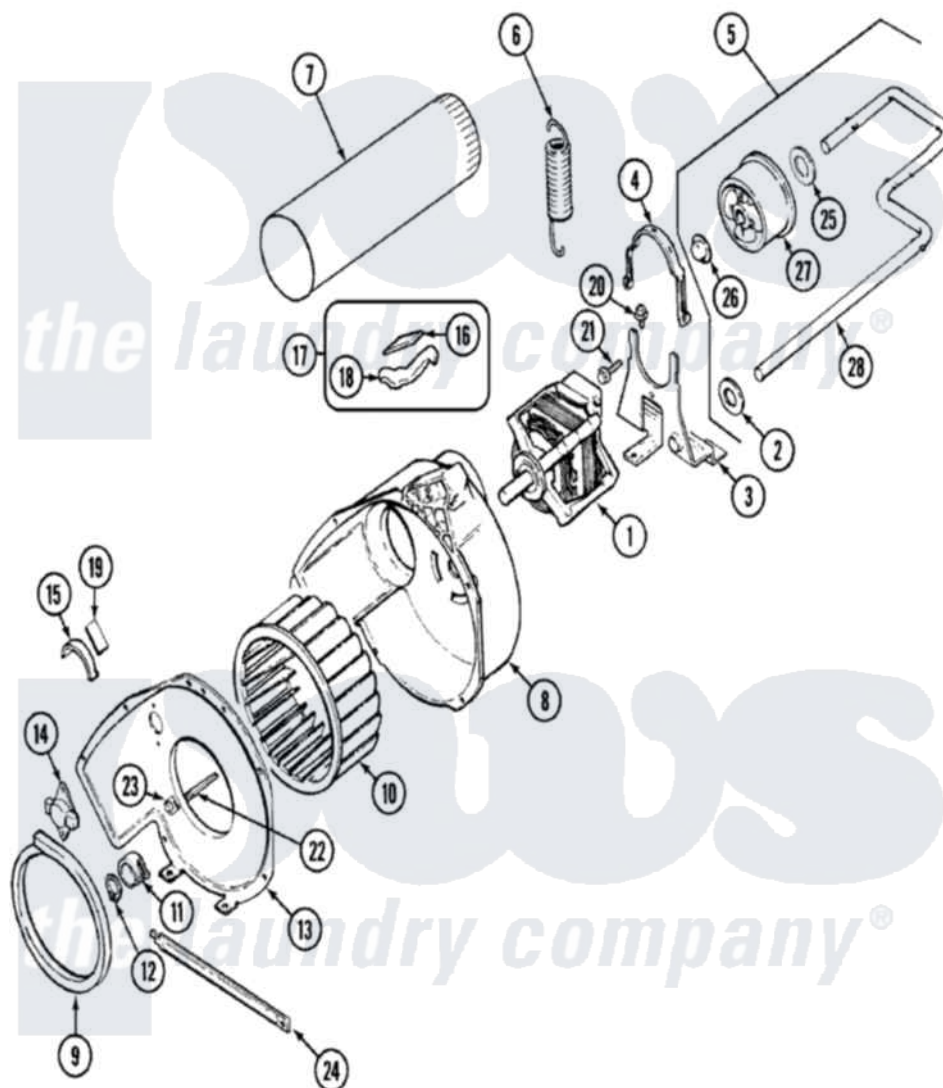

Admiral LDEA400ACM 06 - MOTOR & DRIVE (LDEA400ACM)

Admiral Residential Admiral LDEA400ACM Dryer Parts Parts Diagram 06 - MOTOR & DRIVE (LDEA400ACM)
 Click on the part number to view part

Item	Original Part Number	Replaced By	Status	Part Description
1	31001015	W10410996		Motor-Drve
2	25-7815			Washer
3	25-7732	681414		Screw, 10AB X 1/2
"	53-1932	31001570		Bracket, Motor
4	53-0214	660658		Clamp, Motor Mounting 343481 685441
5	53-2287			Idler Assembly
6	53-2209	31001465		Spring, Idler
7	53-0134			Duct, Exhaust
"	25-2134	W10116760		Screw
8	53-1801			Housing, Blower
9	53-0203	12001324		Duct Kit, Collector
10	31001043			Wheel, Blower
11	25-7823	312967		Clamp, Blower Housing
12	25-7855			Ring, Retaining
13	25-7807	33002917		Screw, No.10-16
"	53-1934			Cover, Blower Housing

"	53-1933	Not Available	COVER, BLOWER HOUSING
14	53-0170	Not Available	THERMOSTAT, LO-LIMIT (120/110)
"	31001192		Thermostat, Control
"	53-1107		Thermostat, Control
"	25-2134	W10116760	Screw
15	53-2273	31001470	Glide, Tumbler
16	53-1684	31001356	Pad, Glide
17	LA-1006		Glide Kit, Tumbler
18	53-2272	31001469	Glide, Tumbler
19	53-1684	31001356	Pad, Glide
20	25-7963	31001571	Screw, 10-24 x 0700 Hxwshrd Ty
21	25-7674		Screw
22	53-1026		Guide, Vane Inlet
23	25-3457		Screw, Sems
24	53-1625		Brace, Tumbler Support
25	25-7815		Washer
26	25-7957		Pushnut
27	53-1628	31001344	Pulley, Idler
28	53-2250	53-2287	Idler Assembly