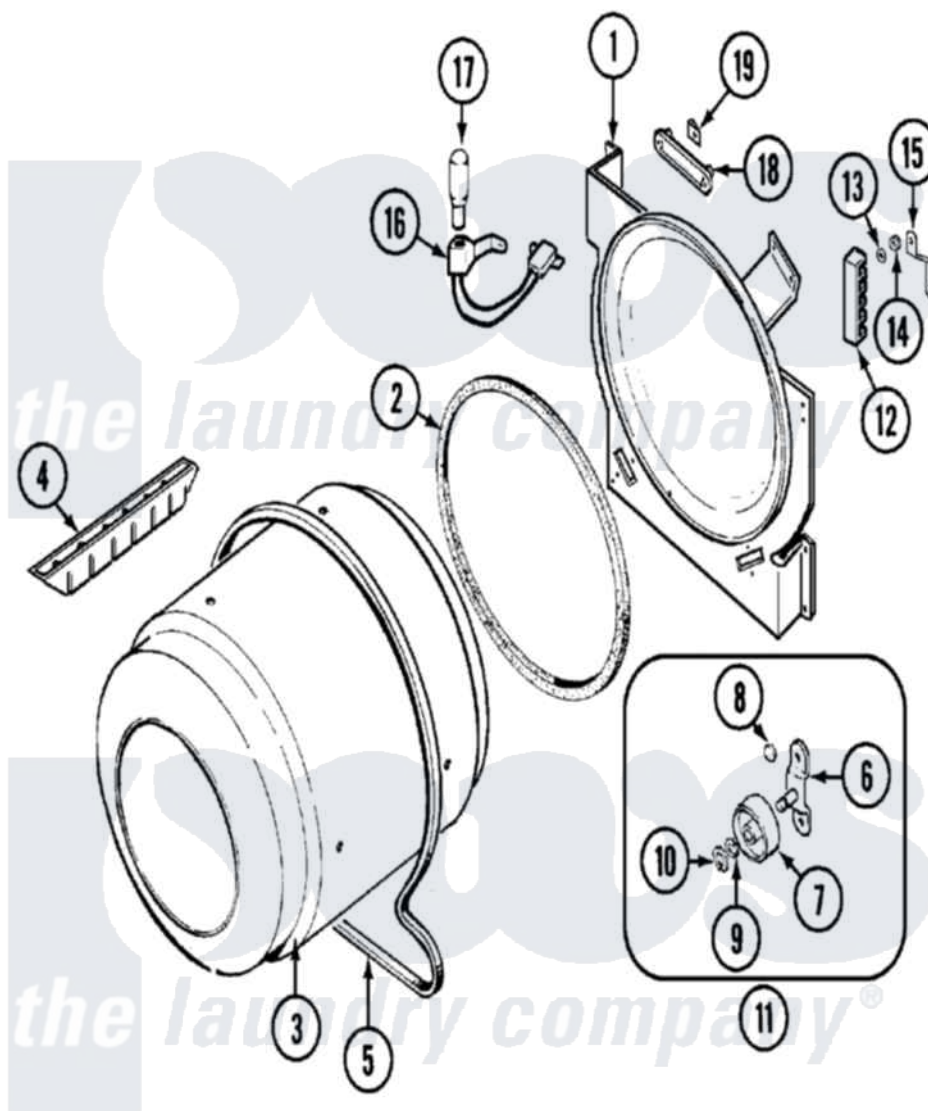

Admiral LDEA400ACM 07 - TUMBLER (LDEA400ACM)

Admiral [Residential Admiral LDEA400ACM Dryer Parts](#) Parts Diagram 07 - TUMBLER (LDEA400ACM)
 Click on the part number to view part

Item	Original Part Number	Replaced By	Status	Part Description
1	25-7733	681414		Screw, 10AB X 1/2
"	LA-1054			Dryer Bulkhead Kit
2	53-0281	31001747		Seal Assembly
3	53-1250			Cylinder
4	25-7759	3196164		Screw
"	Y02100002		Not Available	BAFFLE (WHT)
5	31531589	341241		Belt
6	25-7101	3351614		Screw, Gearcase Cover Mounting
"	53-0197			Support Assembly-Cylinder Rear
7	31001096			Roller
8	25-7813			Spacer
9	25-7814			Washer
10	25-7854			Ring, Retaining
11	LA-1008			Rr Roller Kit
12	53-1518			Block, Terminal

"	25-7952	3400074	Screw
13	25-3122		Washer, Flat
14	25-7808	21001837	Nut, Lock W/Nylon Insert
"	25-0027	112432	Nut
15	53-0965		Not Available
			STRAP, GROUND
16	53-1580		Receptacle Assembly
"	25-3457		Screw, Sems
17	53-0570	A3167501	Lamp Oven, Int.
18	53-0174		Lens, Bulb
19	25-3562	3195558	Nut