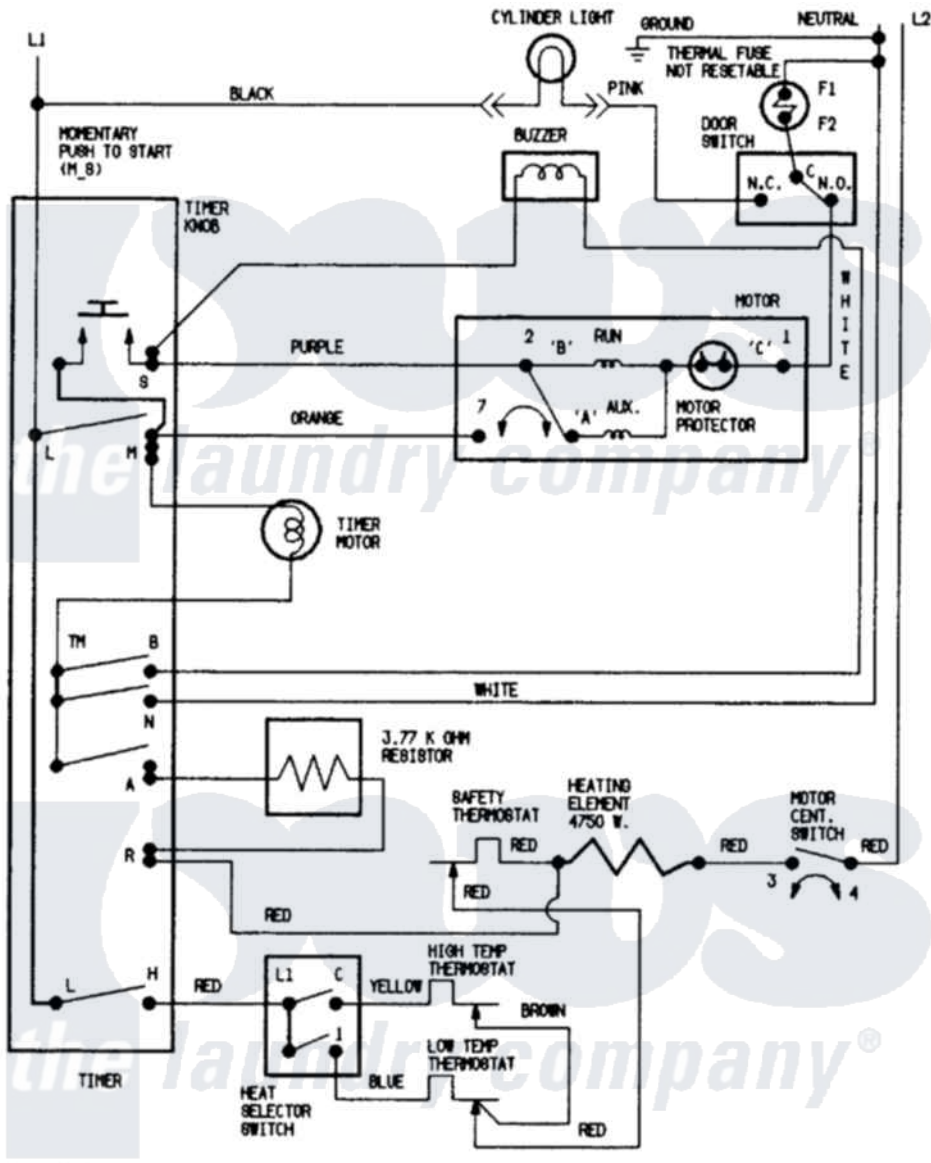

Admiral LDEA400ACM 08 - WIRING INFORMATION (LDEA400ACM)

CONNECT DRYER TO 120/240 V.A.C., 60 HZ. INDIVIDUAL BRANCH CIRCUIT PROTECTED BY MAXIMUM 30 A. FUSES. ALWAYS GIVE THE SERIAL & MODEL NUMBERS WHEN WRITING ABOUT THIS DRYER OR ORDERING PARTS

Admiral Residential Admiral LDEA400ACM Dryer Parts Parts Diagram 08 - WIRING INFORMATION (LDEA400ACM)

[Click on the part number to view part](#)

Item	Original Part Number	Replaced By	Status	Part Description
NI	15001213		Not Available	WIRING INFORMATION