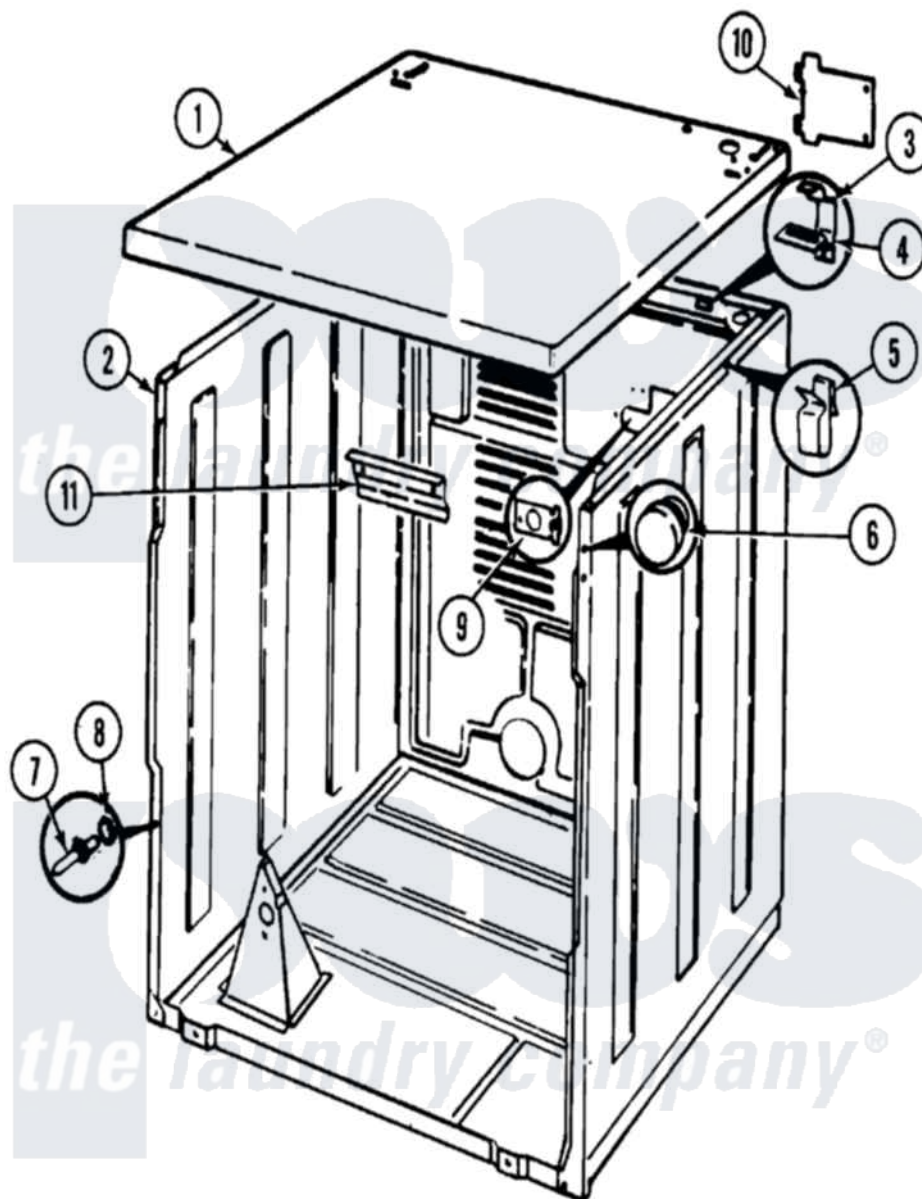

Admiral LDEA400ACW 01 - CABINET

Admiral [Residential Admiral LDEA400ACW Dryer Parts](#) Parts Diagram 01 - CABINET
 Click on the part number to view part

Item	Original Part Number	Replaced By	Status	Part Description
1	53-2435		Not Available	TOP, CABINET
2	53-2147	31001714		Cabinet And Base Assembly
"	53-2559	31001714		Cabinet And Base Assembly
4	25-3092	90767		Screw, 8A X 3/8 HeX Washer Head Tapping
"	33-0930			Pad, Top Hinge
5	25-3034			Clip, Wiring
6	33-2653			Bumper, Cabinet
7	53-0643			Pin, Locator
8	53-0200			Sleeve, Locator Pin
"	25-0224	3400029		Nut, Adapter Plate
9	53-0284			Cover, Terminal
10	25-7857	90767		Screw, 8A X 3/8 HeX Washer Head Tapping
"	53-0136			Cover, Supply Cord
11	25-3457			Screw, Sems
"	53-2350			Shield, Heat