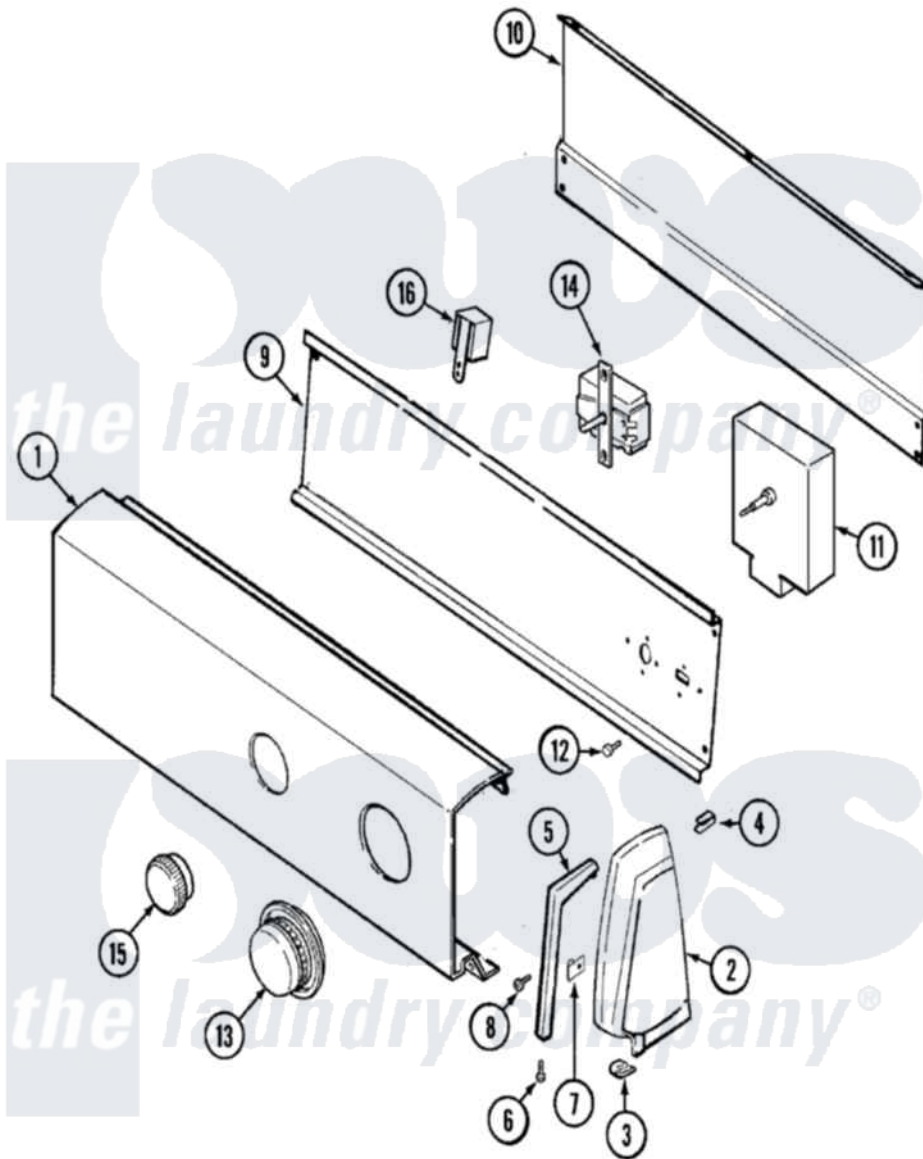

Admiral LDEA400ACW 02 - CONTROL PANEL

Admiral [Residential Admiral LDEA400ACW Dryer Parts](#) Parts Diagram 02 - CONTROL PANEL
 Click on the part number to view part

Item	Original Part Number	Replaced By	Status	Part Description
1	53-2428		Not Available	CONTROL PANEL
2	35-2488	21001452		Cap- End
"	25-7697	25-2219		Screw
"	25-7702			Speedclip, End Cap To Control Panel
"	25-7851			Speedclip, End Cap To Top
"	25-7649	910187		Screw
"	35-2487	21001451		Cap- End
3	25-7851			Speedclip, End Cap To Top
"	25-7691		Not Available	SCREW, END CAP TO TOP
4	25-7435	33002917		Screw, No.10-16
"	25-7852			Speedclip, Rr Shld To End Cap
5	53-0277		Not Available	TRIM, END CAP (RT)
"	53-0278		Not Available	TRIM, END CAP (LT)
6	25-7760			Screw
7	25-7702			Speedclip, End Cap To Control

7	25-1192		Panel
8	25-3092	90767	Screw, 8A X 3/8 HeX Washer Head Tapping
9	53-1676		Shield, Control
"	53-2504	31001193	Pad, Shield
10	35-2688	21001460	Shield, Rear
11	63-6743	31001484	Resistor Assembly
"	53-1758		Timer
12	25-7435	33002917	Screw, No.10-16
13	53-1533	31001219	Knob Ski
14	25-3092	90767	Screw, 8A X 3/8 HeX Washer Head Tapping
"	53-0344	Not Available	SWITCH, TEMPERATURE
15	35-2185	21001283	Knob, Selector----Piq
16	25-3092	90767	Screw, 8A X 3/8 HeX Washer Head Tapping
"	53-1639		Buzzer Assembly
17	53-2432	Not Available	MANUAL, USE & CARE
"	31001008		Manual, Use And Care
18	16002079	Not Available	GUIDE, QUICK REF - ADMIRAL