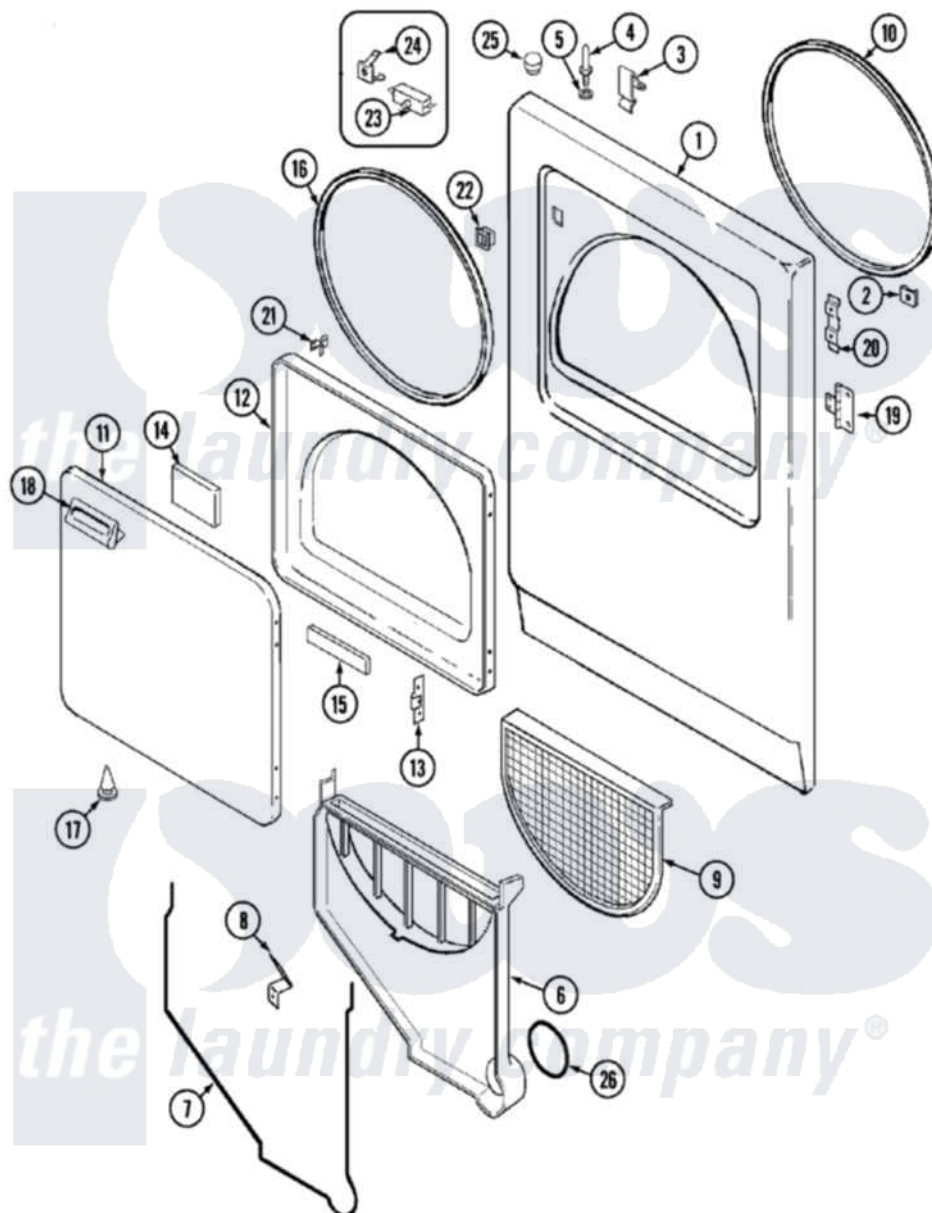

Admiral LDEA400ACW 03 - DOOR

Admiral [Residential Admiral LDEA400ACW Dryer Parts](#) Parts Diagram 03 - DOOR
 Click on the part number to view part

Item	Original Part Number	Replaced By	Status	Part Description
1	53-0726	31001771		Panel, Front
2	25-7817		Not Available	CLIP, U-TYPE
"	25-7820	489478		Screw, 8 X 1/2
3	25-7220			Clip, Cabinet Top
4	53-0643			Pin, Locator
5	25-0224	3400029		Nut, Adapter Plate
"	53-0200			Sleeve, Locator Pin
6	25-7810	415013-35		Screw
"	53-1299	12001324		Duct Kit, Collector
7	53-0204			Seal
8	53-0123			Clip
9	53-0918			Filter, Lint
10	53-0281	31001747		Seal Assembly
11	53-0154			Panel, Outer Door
12	53-0912		Not Available	PANEL, INNER DOOR (WHT)
13	53-0119			Clip, Hinge

14	53-1490		Door Pad
15	53-1491		Door Pad
16	53-0648	31001529	Seal, Door
"	25-7770	3196169	Screw, Element
17	25-7889		Plug Button
18	53-0927		Handle, Door
"	53-0928	53-0927	Handle, Door
"	31001115	31001482	Handle, Door
"	25-7810	415013-35	Screw
19	53-1492		Hinge, Dryer Door
"	25-7809		Screw, No.6-20 1/2 Flthd Torx
20	53-0121	Not Available	TWIN NUT
21	LA-1003		Door Catch Kit
"	53-2364	LA-1003	Door Catch Kit
22	25-7828	489483	Screw 10-32 X 1/2
"	53-0187	LA-1003	Door Catch Kit
23	53-0147	53-0148	Switch, Door
"	LA-1005		Switch Kit
24	63-5990	31001319	Clip, Switch
25	33-2653		Bumper, Cabinet
26	53-0203	12001324	Duct Kit, Collector