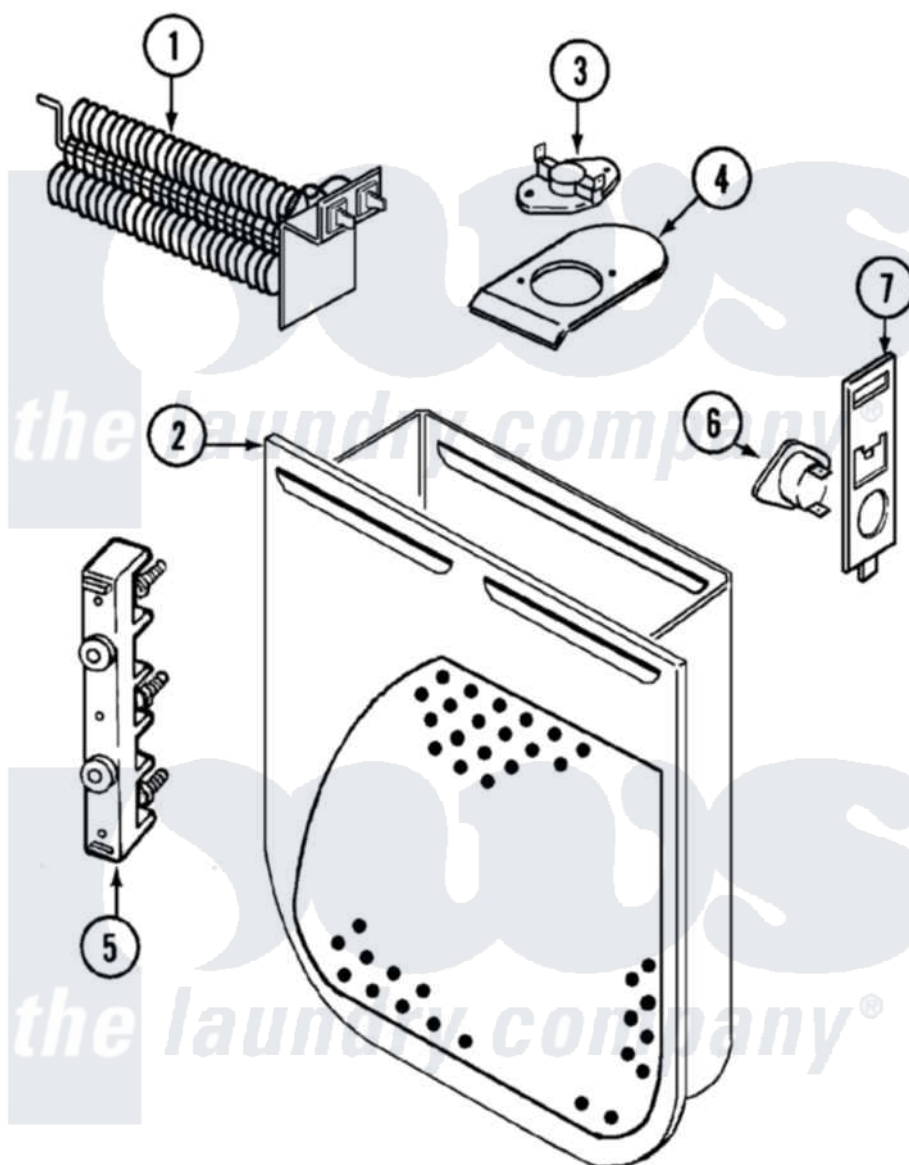

# Admiral LDEA400ACW 04 - HEATER

Admiral [Residential Admiral LDEA400ACW Dryer Parts](#) Parts Diagram 04 - HEATER  
 Click on the part number to view part

Item	Original Part Number	Replaced By	Status	Part Description
1	<a href="#">25-7863</a>			Screw
"	53-1641	<a href="#">LA-1044</a>		Element
2	25-7819	<a href="#">M0217225</a>		Screw
"	<a href="#">53-1232</a>			Heater Housing Assembly
3	<a href="#">53-0771</a>			Thermostat, Hi-Limit
"	25-3083	<a href="#">212951</a>		Screw, No.6-32 X 1/4 Inch
4	<a href="#">53-0285</a>			Bracket, Thermostat
"	25-7741	<a href="#">W10116760</a>		Screw
5	53-0965		Not Available	STRAP, GROUND
"	25-0027	<a href="#">112432</a>		Nut
"	25-7803	<a href="#">3400074</a>		Screw
"	25-6124		Not Available	NUT
"	25-3123		Not Available	WASHER, CUP
"	<a href="#">25-3122</a>			Washer, Flat
"	53-0166	<a href="#">53-1518</a>		Block, Terminal
6	<a href="#">53-1182</a>			Fuse, Thermal