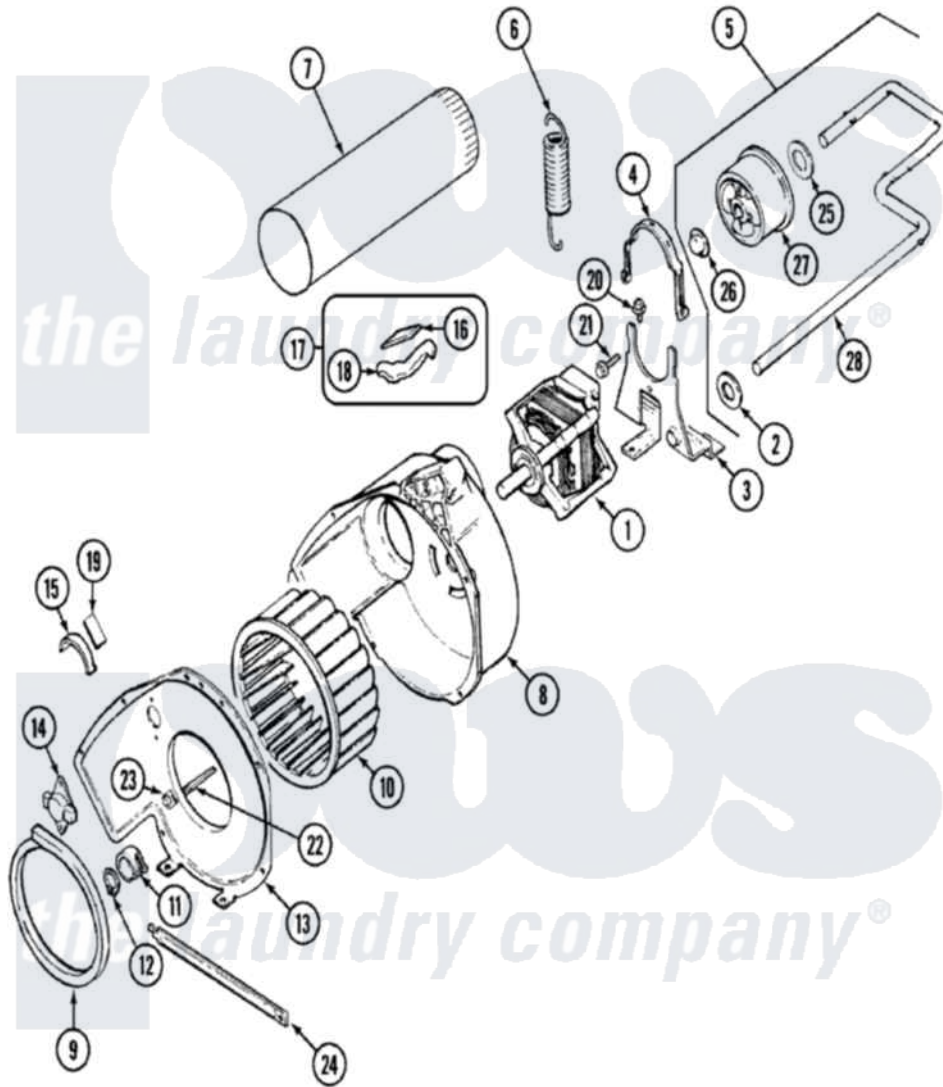

Admiral LDEA400ACW 05 - MOTOR & DRIVE

Admiral [Residential Admiral LDEA400ACW Dryer Parts](#) Parts Diagram 05 - MOTOR & DRIVE
 Click on the part number to view part

Item	Original Part Number	Replaced By	Status	Part Description
1	63-5519		Not Available	LEG, LEVELING
2	53-0120			Clip, Front Panel
3	25-7027	16515		Clip
4	25-7741	W10116760		Screw
"	53-1921			Shield, Wiring
5	31001015	W10410996		Motor-Drve
"	53-2275	W10410996		Motor-Drve
6	25-7815			Washer
7	25-7811		Not Available	SCREW
"	53-1932	31001570		Bracket, Motor
8	53-0214	660658		Clamp, Motor Mounting 343481 685441
9	53-1628	31001344		Pulley, Idler
"	53-2287			Idler Assembly
10	53-2209	31001465		Spring, Idler
11	53-0134			Duct, Exhaust
"	25-2134	W10116760		Screw

12	53-1801		Housing, Blower
13	53-0203	12001324	Duct Kit, Collector
14	31001043		Wheel, Blower
"	53-0106		Blower Wheel
15	25-7823	312967	Clamp, Blower Housing
16	25-7855		Ring, Retaining
17	53-1933	Not Available	COVER, BLOWER HOUSING
"	25-7807	33002917	Screw, No.10-16
18	53-0170	Not Available	THERMOSTAT, LO-LIMIT (120/110)
"	53-1107		Thermostat, Control
19	LA-1006		Glide Kit, Tumbler
"	53-2273	31001470	Glide, Tumbler
20	53-1684	31001356	Pad, Glide
21	53-2272	31001469	Glide, Tumbler
22	53-1684	31001356	Pad, Glide
23	25-7699	Not Available	STRAIN RELIEF
24	25-7674		Screw
"	25-7732	681414	Screw, 10AB X 1/2
25	53-1026		Guide, Vane Inlet
26	25-3457		Screw, Sems
27	LA-1008		Rr Roller Kit
"	LA-1007	12002126	Reinforcement Brace/Glide Kit
28	53-1625		Brace, Tumbler Support
29	25-7815		Washer
30	25-7957		Pushnut
31	53-1628	31001344	Pulley, Idler
32	53-2250	53-2287	Idler Assembly