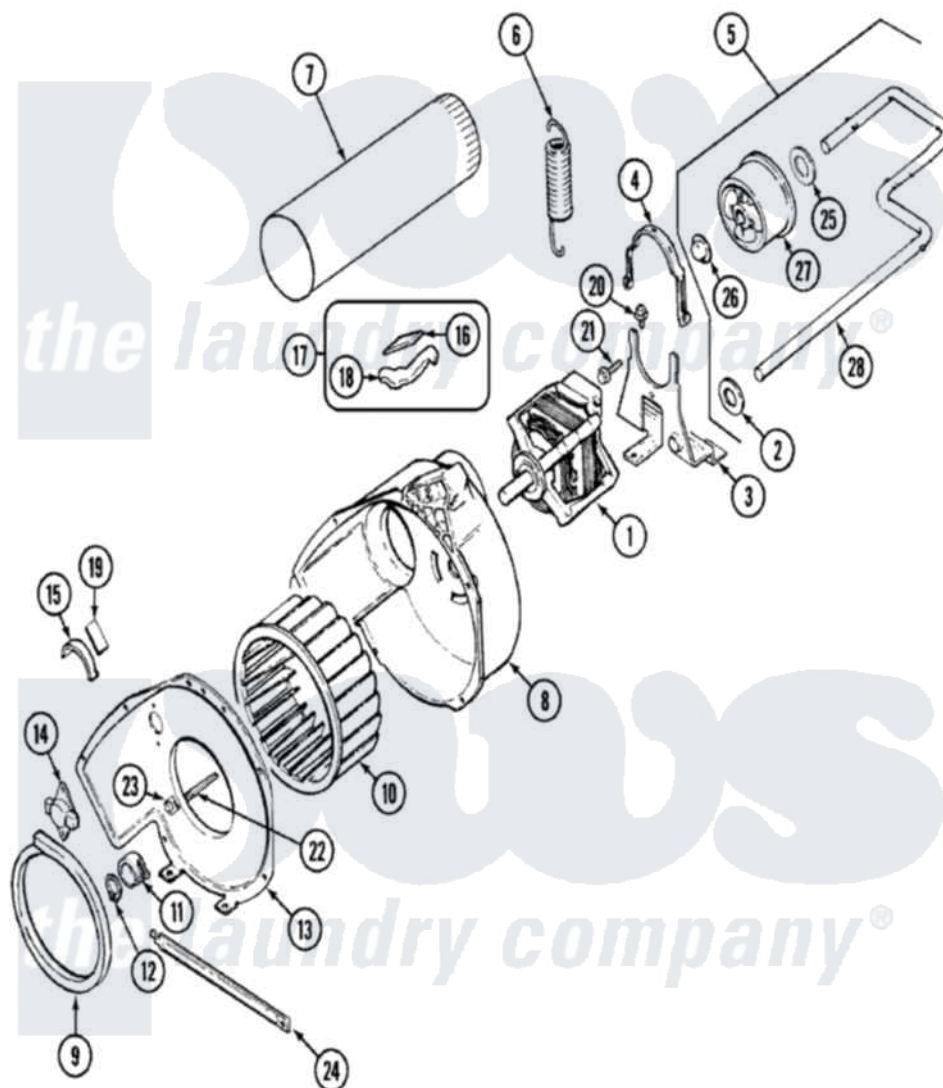

# Admiral LDEA400ACW 06 - MOTOR & DRIVE (LDEA400ACE)

Admiral [Residential Admiral LDEA400ACW Dryer Parts](#) Parts Diagram 06 - MOTOR & DRIVE (LDEA400ACE)  
 Click on the part number to view part

Item	Original Part Number	Replaced By	Status	Part Description
1	53-2275	<a href="#">W10410996</a>		Motor-Drve
"	31001015	<a href="#">W10410996</a>		Motor-Drve
"	31001316	<a href="#">W10410996</a>		Motor-Drve
"	53-0932	<a href="#">31001535</a>		Pulley, Motor
3	25-7732	<a href="#">681414</a>		Screw, 10AB X 1/2
"	53-1932	<a href="#">31001570</a>		Bracket, Motor
4	53-0214	<a href="#">660658</a>		Clamp, Motor Mounting 343481 685441
5	<a href="#">53-2287</a>			Idler Assembly
6	53-2209	<a href="#">31001465</a>		Spring, Idler
7	<a href="#">53-0134</a>			Duct, Exhaust
"	25-2134	<a href="#">W10116760</a>		Screw
8	<a href="#">53-1801</a>			Housing, Blower
9	53-0203	<a href="#">12001324</a>		Duct Kit, Collector
10	<a href="#">31001043</a>			Wheel, Blower
"	<a href="#">31001043</a>			Wheel, Blower
"	<a href="#">31001317</a>			Wheel, Blower