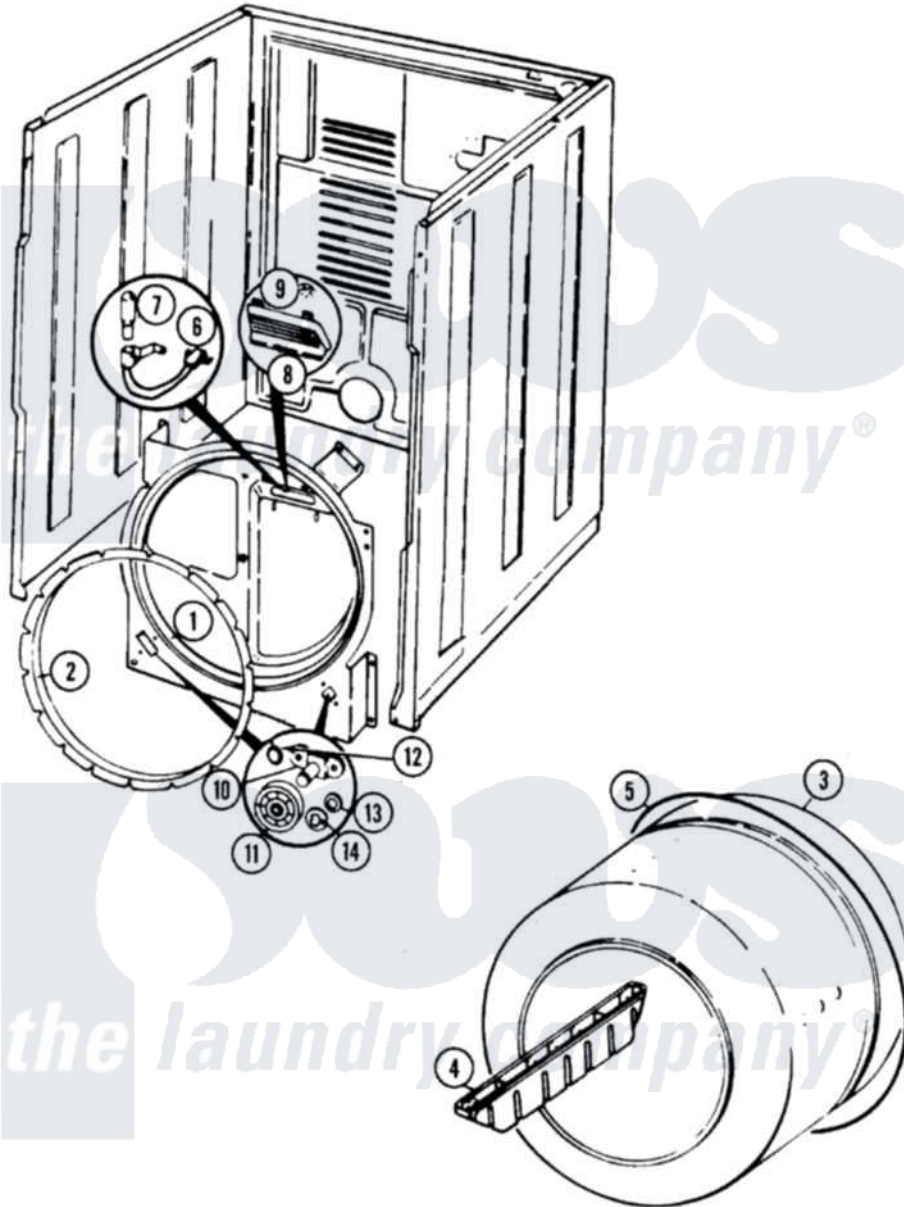

# Admiral LDEA400ACW 07 - TUMBLER

Admiral [Residential Admiral LDEA400ACW Dryer Parts](#) Parts Diagram 07 - TUMBLER  
 Click on the part number to view part

Item	Original Part Number	Replaced By	Status	Part Description
1	53-1709	<a href="#">LA-1054</a>		Dryer Bulkhead Kit
"	25-7733	<a href="#">681414</a>		Screw, 10AB X 1/2
2	53-0281	<a href="#">31001747</a>		Seal Assembly
3	<a href="#">53-1250</a>			Cylinder
4	53-1249		Not Available	BAFFLE, WHITE
"	25-7759	<a href="#">3196164</a>		Screw
5	53-1589	<a href="#">341241</a>		Belt
6	<a href="#">53-1580</a>			Receptacle Assembly
"	<a href="#">25-3457</a>			Screw, Sems
7	53-0570	<a href="#">A3167501</a>		Lamp Oven, Int.
8	<a href="#">53-0174</a>			Lens, Bulb
9	25-3562	<a href="#">3195558</a>		Nut
10	25-7101	<a href="#">3351614</a>		Screw, Gearcase Cover Mounting
"	<a href="#">53-0197</a>			Support Assembly-Cylinder Rear
11	53-1578	<a href="#">31001096</a>		Roller

12	<a href="#">25-7813</a>	Spacer
13	<a href="#">25-7814</a>	Washer
14	<a href="#">25-7854</a>	Ring, Retaining
"	<a href="#">LA-1008</a>	Rr Roller Kit