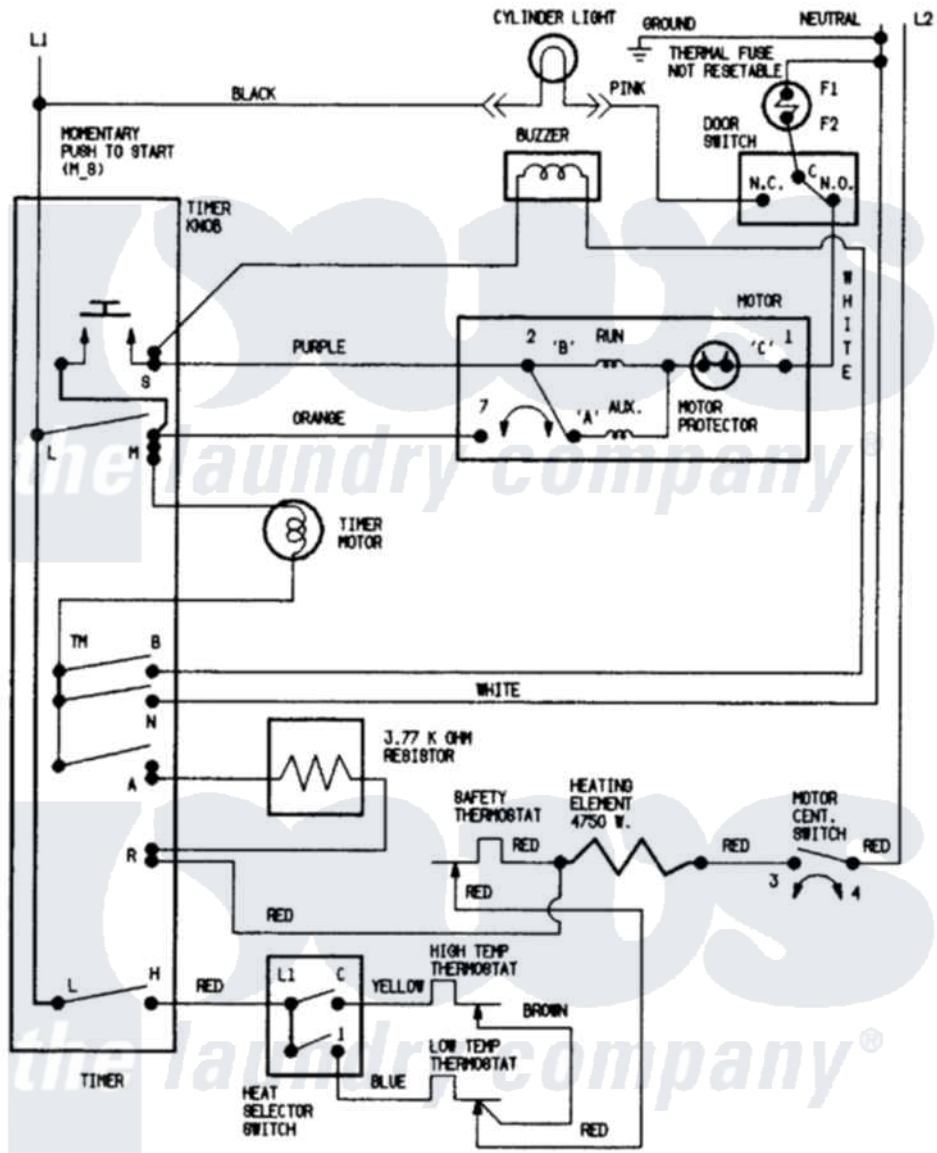

Admiral LDEA400ACW 08 - WIRING INFORMATION

CONNECT DRYER TO 120/240 V.A.C., 60 HZ. INDIVIDUAL BRANCH CIRCUIT PROTECTED BY MAXIMUM 30 A. FUSES. ALWAYS GIVE THE SERIAL & MODEL NUMBERS WHEN WRITING ABOUT THIS DRYER OR ORDERING PARTS

Admiral Residential Admiral LDEA400ACW Dryer Parts Parts Diagram 08 - WIRING INFORMATION
 Click on the part number to view part

Item	Original Part Number	Replaced By	Status	Part Description
NI	15001213		Not Available	WIRING INFORMATION