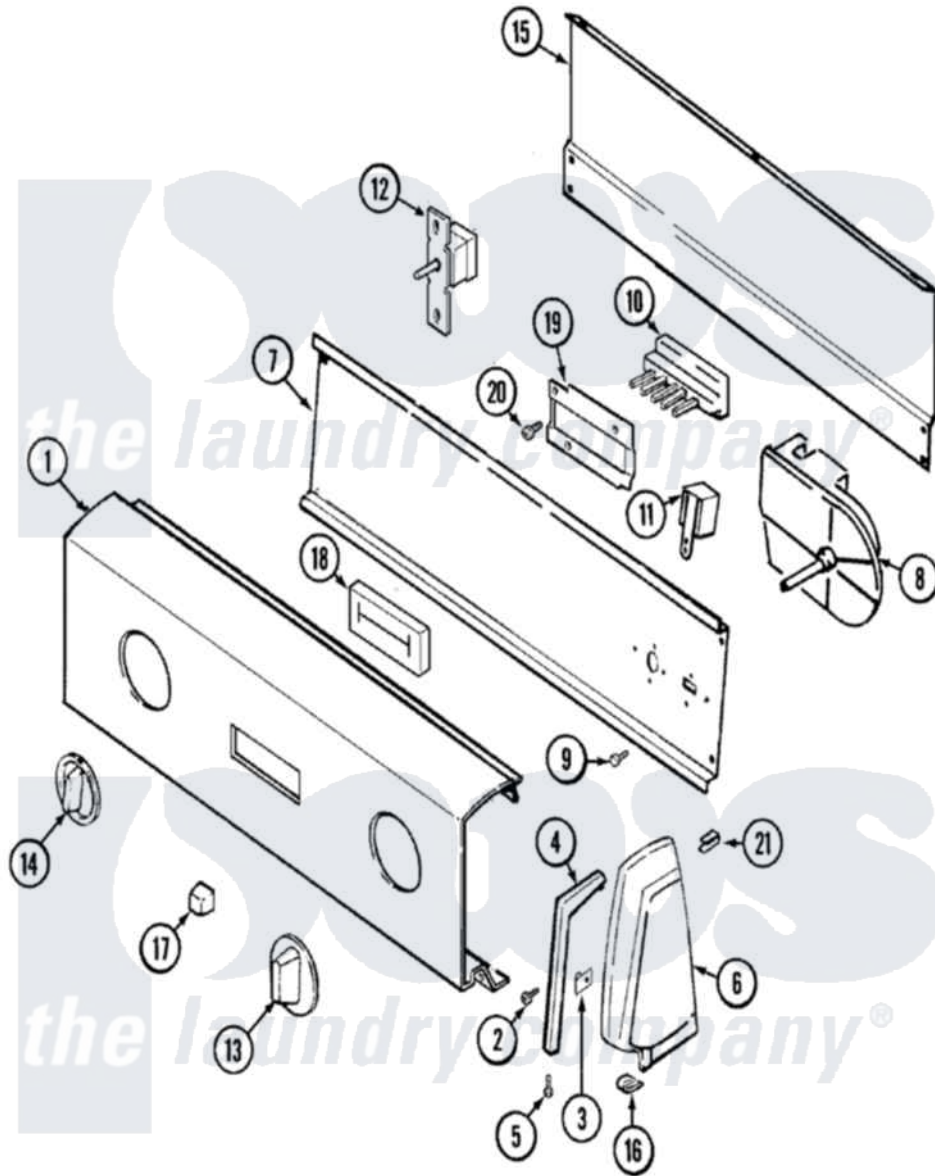

Admiral LDEA500ACL 01 - CONTROL PANEL

Admiral [Residential Admiral LDEA500ACL Dryer Parts](#) Parts Diagram 01 - CONTROL PANEL
 Click on the part number to view part

Item	Original Part Number	Replaced By	Status	Part Description
1	25-3457			Screw, Sems
"	53-2427		Not Available	CONTROL PANEL
2	25-7793			Screw
3	25-7702			Speedclip, End Cap To Control Panel
4	53-0278		Not Available	TRIM, END CAP (LT)
"	53-0277		Not Available	TRIM, END CAP (RT)
5	25-7760			Screw
6	35-2487	21001451		Cap- End
"	35-2488	21001452		Cap- End
7	53-1678		Not Available	CONTROL SHIELD
"	25-3092	90767		Screw, 8A X 3/8 HeX Washer Head Tapping
8	53-1816		Not Available	TIMER
"	63-6743	31001484		Resistor Assembly
9	25-7435	33002917		Screw, No.10-16
10	31001010		Not Available	SWITCH, PUSHBUTTON

"	25-3092	90767		Screw, 8A X 3/8 HeX Washer Head Tapping
11	53-1639			Buzzer Assembly
"	25-3092	90767		Screw, 8A X 3/8 HeX Washer Head Tapping
12	53-0346	53-1263		Rotary Switch
13	53-1533	31001219		Knob Ski
14	35-2185	21001283		Knob, Selector---Piq
15	35-2688	21001460		Shield, Rear
"	25-3092	90767		Screw, 8A X 3/8 HeX Washer Head Tapping
16	25-7851			Speedclip, End Cap To Top
"	25-2219			Screw
17	35-2588		Not Available	PUSHBUTTON - BLACK
18	35-3394		Not Available	PAD, SWITCH
19	33-6621		Not Available	BRACKET, SWITCH
20	25-7712		Not Available	SCREW
"	25-3092	90767		Screw, 8A X 3/8 HeX Washer Head Tapping
21	25-7852			Speedclip, Rr Shld To End Cap
22	31001046		Not Available	MANUAL, USE & CARE
"	31001008			Manual, Use And Care
23	16002079		Not Available	GUIDE, QUICK REF - ADMIRAL