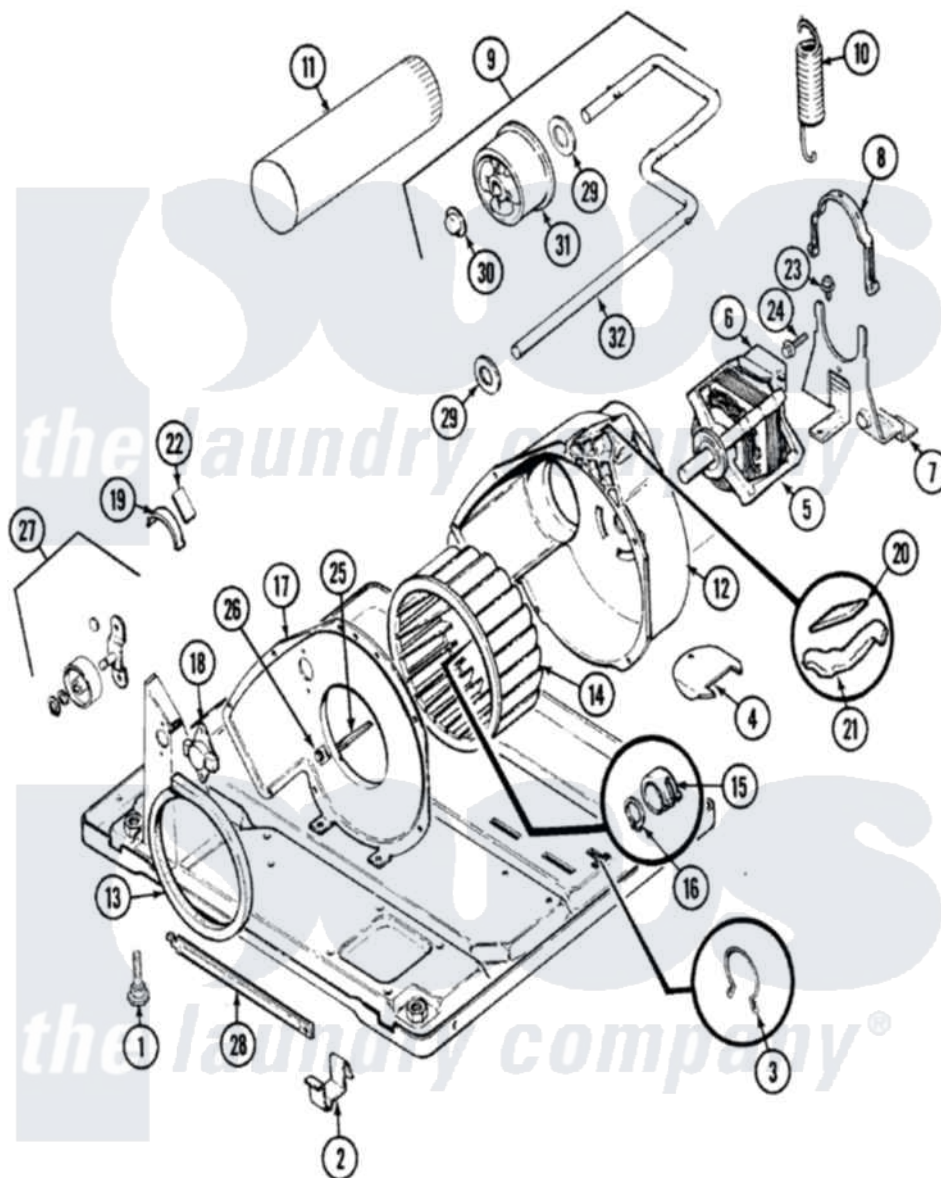

# Admiral LDEA500ACL 03 - MOTOR & DRIVE

Admiral [Residential Admiral LDEA500ACL Dryer Parts](#) Parts Diagram 03 - MOTOR & DRIVE  
 Click on the part number to view part

Item	Original Part Number	Replaced By	Status	Part Description
1	63-5519		Not Available	LEG, LEVELING
2	<a href="#">53-0120</a>			Clip, Front Panel
3	25-7027	<a href="#">16515</a>		Clip
4	25-7741	<a href="#">W10116760</a>		Screw
"	<a href="#">53-1921</a>			Shield, Wiring
5	31001015	<a href="#">W10410996</a>		Motor-Drve
"	53-2275	<a href="#">W10410996</a>		Motor-Drve
7	25-7811		Not Available	SCREW
"	53-1932	<a href="#">31001570</a>		Bracket, Motor
8	53-0214	<a href="#">660658</a>		Clamp, Motor Mounting 343481 685441
9	53-1628	<a href="#">31001344</a>		Pulley, Idler
"	<a href="#">53-2287</a>			Idler Assembly
10	53-2209	<a href="#">31001465</a>		Spring, Idler
11	<a href="#">53-0134</a>			Duct, Exhaust
"	25-2134	<a href="#">W10116760</a>		Screw
12	<a href="#">53-1801</a>			Housing, Blower