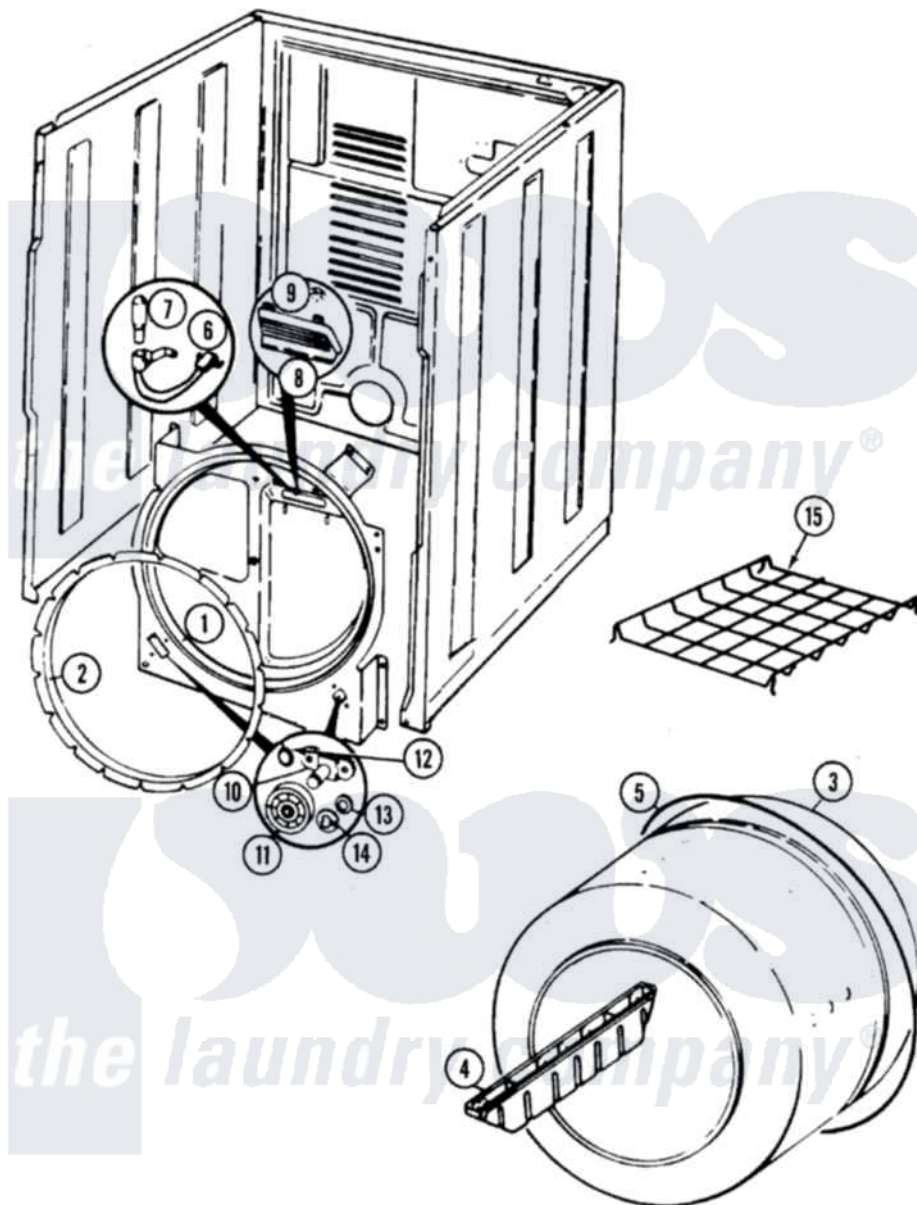

Admiral LDEA500ACL 04 - TUMBLER

Admiral [Residential Admiral LDEA500ACL Dryer Parts](#) Parts Diagram 04 - TUMBLER
 Click on the part number to view part

Item	Original Part Number	Replaced By	Status	Part Description
1	53-1709	LA-1054		Dryer Bulkhead Kit
"	25-7733	681414		Screw, 10AB X 1/2
2	53-0281	31001747		Seal Assembly
3	53-1250			Cylinder
4	53-1249		Not Available	BAFFLE, WHITE
"	25-7759	3196164		Screw
5	53-1589	341241		Belt
6	53-1580			Receptacle Assembly
"	25-3457			Screw, Sems
7	53-0570	A3167501		Lamp Oven, Int.
8	53-0174			Lens, Bulb
9	25-3562	3195558		Nut
10	25-7101	3351614		Screw, Gearcase Cover Mounting
"	53-0197			Support Assembly-Cylinder Rear
11	53-1578	31001096		Roller

12	25-7813		Spacer
13	25-7814		Washer
14	LA-1008		Rr Roller Kit
"	25-7854		Ring, Retaining
15	53-0772	21001495	Rack, Drying