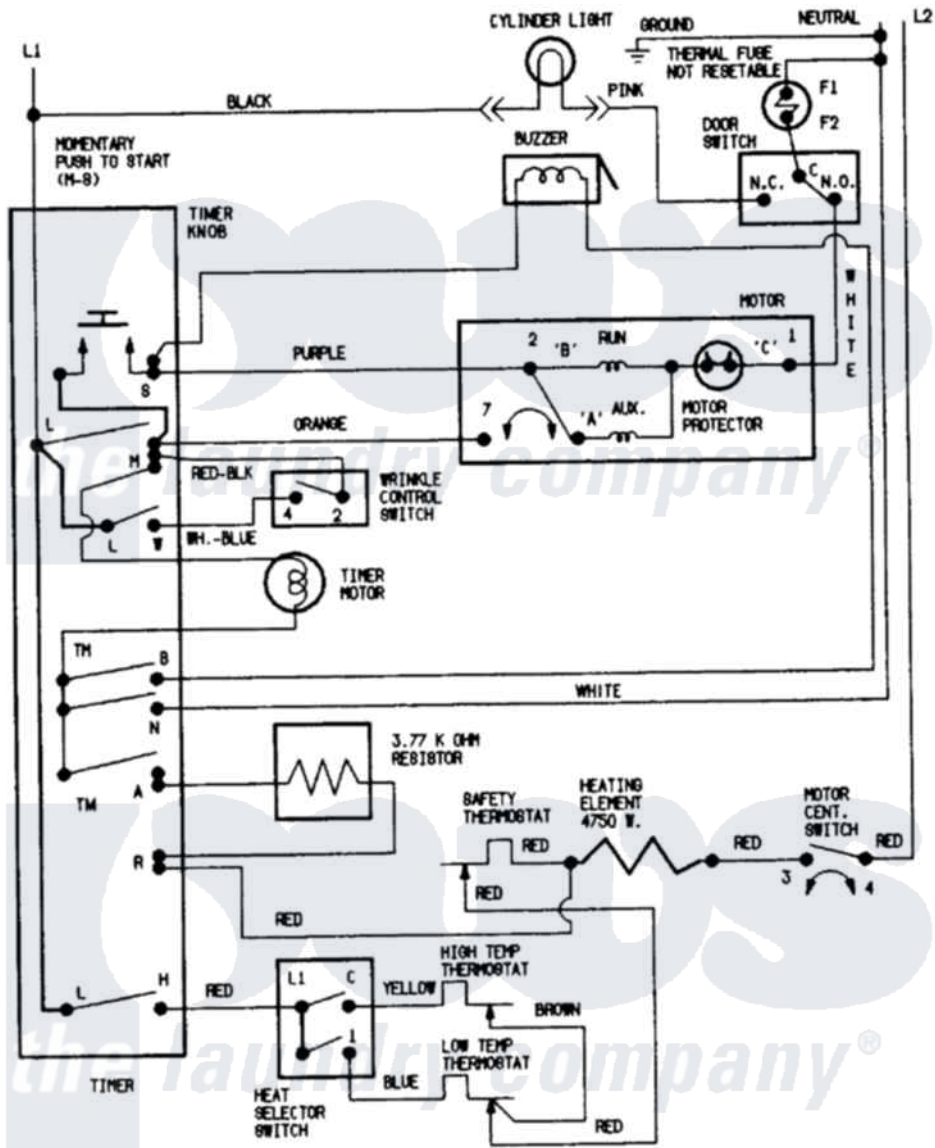

# Admiral LDEA500ACL 05 - WIRING INFORMATION

CONNECT DRYER TO 120/240 V.A.C., 60 HZ. INDIVIDUAL BRANCH CIRCUIT PROTECTED BY MAXIMUM 30 A. FUSES, ALWAYS GIVE THE SERIAL & MODEL NUMBERS WHEN WRITING ABOUT THIS DRYER OR ORDERING PARTS

Admiral [Residential Admiral LDEA500ACL Dryer Parts](#) Parts Diagram 05 - WIRING INFORMATION  
 Click on the part number to view part

| Item | Original Part Number | Replaced By | Status        | Part Description   |
|------|----------------------|-------------|---------------|--------------------|
| NI   | 15001211             |             | Not Available | WIRING INFORMATION |