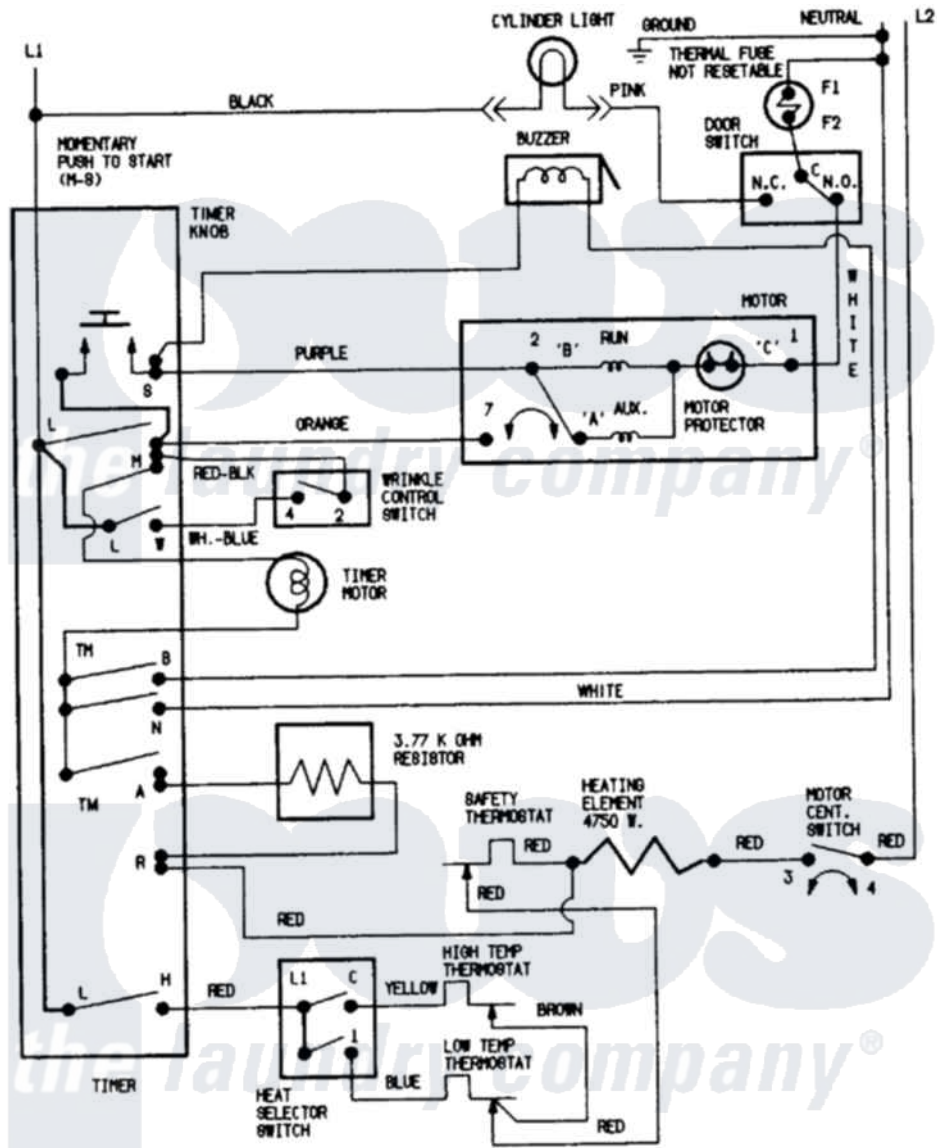

# Admiral LDEA500ACM 07 - WIRING INFORMATION (LDEA500ACE/ACM)

CONNECT DRYER TO 120/240 V.A.C., 60 HZ. INDIVIDUAL BRANCH CIRCUIT PROTECTED BY MAXIMUM 30 A. FUSES, ALWAYS GIVE THE SERIAL & MODEL NUMBERS WHEN WRITING ABOUT THIS DRYER OR ORDERING PARTS

Admiral Residential Admiral LDEA500ACM Dryer Parts Parts Diagram 07 - WIRING INFORMATION (LDEA500ACE/ACM)

[Click on the part number to view part](#)

Item	Original Part Number	Replaced By	Status	Part Description
NI	15001211		Not Available	WIRING INFORMATION