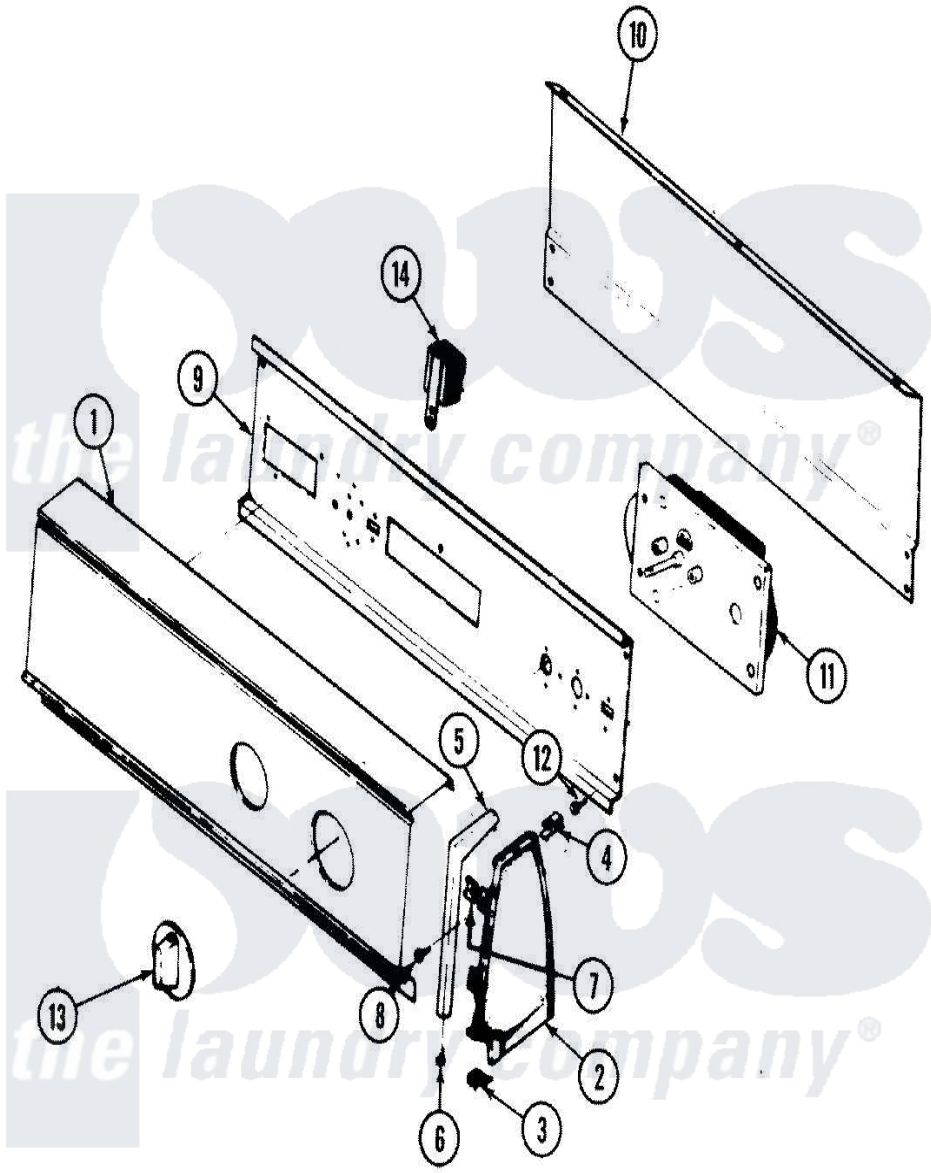

# Admiral LDGA100AAL 01 - CONTROL PANEL

Admiral [Residential Admiral LDGA100AAL Dryer Parts](#) Parts Diagram 01 - CONTROL PANEL  
 Click on the part number to view part

Item	Original Part Number	Replaced By	Status	Part Description
1	53-2430		Not Available	CONTROL PANEL
2	35-2488	<a href="#">21001452</a>		Cap- End
"	<a href="#">25-7702</a>			Speedclip, End Cap To Control Panel
"	25-7649	<a href="#">910187</a>		Screw
"	35-2487	<a href="#">21001451</a>		Cap- End
3	<a href="#">25-7851</a>			Speedclip, End Cap To Top
"	25-7691		Not Available	SCREW, END CAP TO TOP
4	<a href="#">25-7852</a>			Speedclip, Rr Shld To End Cap
"	25-7435	<a href="#">33002917</a>		Screw, No.10-16
5	53-0277		Not Available	TRIM, END CAP (RT)
"	53-0278		Not Available	TRIM, END CAP (LT)
6	<a href="#">25-7760</a>			Screw
7	<a href="#">25-7702</a>			Speedclip, End Cap To Control Panel
8	25-3092	<a href="#">90767</a>		Screw, 8A X 3/8 HeX Washer Head Tapping

9	53-2504	<a href="#">31001193</a>	Pad, Shield
"	<a href="#">53-1676</a>		Shield, Control
10	35-2688	<a href="#">21001460</a>	Shield, Rear
11	<a href="#">53-1803</a>		Timer
12	25-7435	<a href="#">33002917</a>	Screw, No.10-16
13	53-1533	<a href="#">31001219</a>	Knob Ski
14	<a href="#">53-0456</a>		Switch, Selector
15	35-2185	<a href="#">21001283</a>	Knob, Selector----Piq
16	<a href="#">53-1639</a>		Buzzer Assembly
"	25-3092	<a href="#">90767</a>	Screw, 8A X 3/8 HeX Washer Head Tapping
17	53-2434	Not Available	MANUAL, USE & CARE
"	<a href="#">31001008</a>		Manual, Use And Care
18	16002079	Not Available	GUIDE, QUICK REF - ADMIRAL